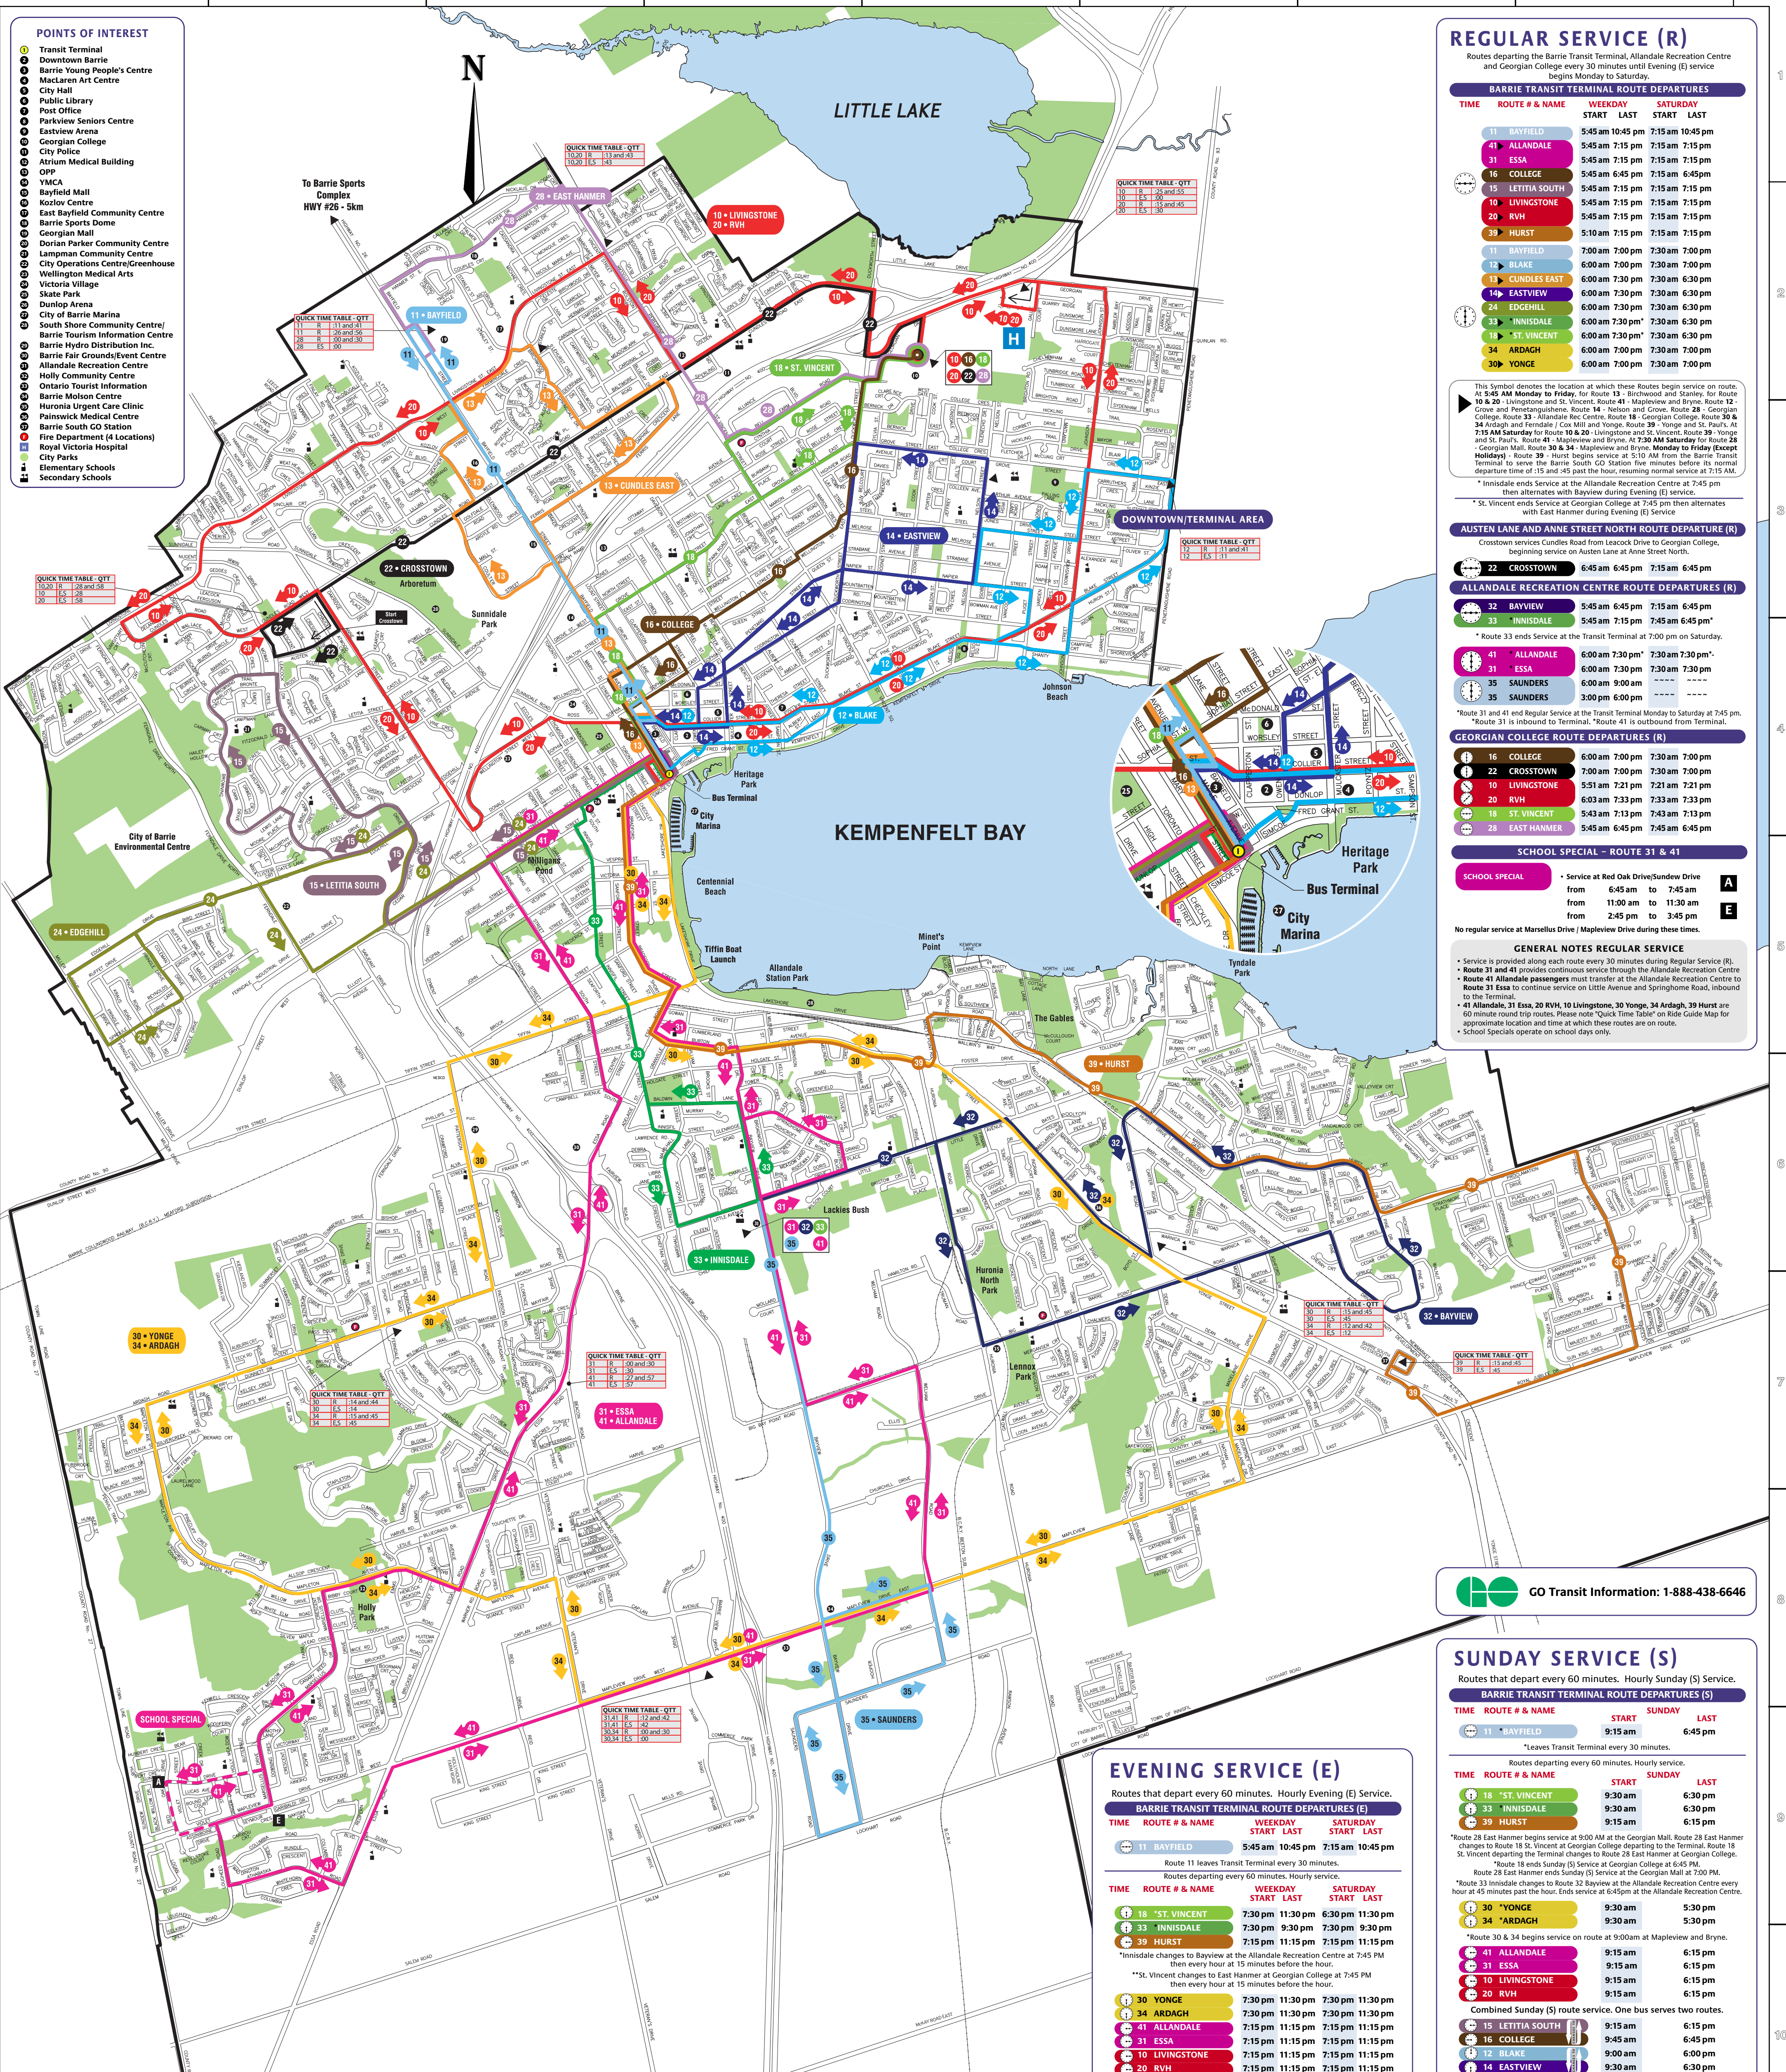

REGULAR SERVICE (R)

Routes departing the Barrie Transit Terminal, Allandale Recreation Centre and Georgian College every 30 minutes until Evening (E) service begins Monday to Saturday.

TIME	ROUTE # & NAME	WEEKDAY START	WEEKDAY LAST	SATURDAY START	SATURDAY LAST
5:45 am	11 BAYFIELD	10:45 pm	7:15 am	10:45 pm	7:15 am
5:45 am	41 ALLANDALE	7:15 pm	7:15 am	7:15 pm	7:15 am
5:45 am	31 ESSA	7:15 pm	7:15 am	7:15 pm	7:15 am
5:45 am	16 COLLEGE	6:45 pm	7:15 am	6:45 pm	7:15 am
5:45 am	15 LETITIA SOUTH	6:45 pm	7:15 am	6:45 pm	7:15 am
5:45 am	10 LIVINGSTONE	7:15 pm	7:15 am	7:15 pm	7:15 am
5:45 am	20 RVH	7:15 pm	7:15 am	7:15 pm	7:15 am
5:10 am	39 HURST	7:15 pm	7:15 am	7:15 pm	7:15 am
7:00 am	11 BAYFIELD	7:00 pm	7:30 am	7:00 pm	7:00 pm
6:00 am	13 BLAKE	7:00 pm	7:30 am	7:00 pm	7:00 pm
6:00 am	13 CUNDLES EAST	7:00 pm	7:30 am	6:30 pm	6:30 pm
6:00 am	14 EASTVIEW	7:00 pm	7:30 am	6:30 pm	6:30 pm
6:00 am	24 EDGEHILL	7:00 pm	7:30 am	6:30 pm	6:30 pm
6:00 am	23 INNISDALE	7:00 pm	7:30 am	6:30 pm	6:30 pm
6:00 am	18 ST. VINCENT	7:30 pm	7:30 am	6:30 pm	6:30 pm
6:00 am	34 ARDAGH	7:00 pm	7:30 am	6:30 pm	6:30 pm
6:00 am	30 YONGE	7:00 pm	7:30 am	7:00 pm	7:00 pm
6:00 am	34 ARDAGH	7:00 pm	7:30 am	7:00 pm	7:00 pm

ALLANDALE RECREATION CENTRE ROUTE DEPARTURES (R)

5:45 am	6:45 pm	7:15 am	6:45 pm
5:45 am	7:15 pm	7:45 am	6:45 pm

GEORGIAN COLLEGE ROUTE DEPARTURES (R)

6:00 am	7:00 pm	7:30 am	7:00 pm
7:00 am	7:00 pm	7:30 am	7:00 pm
5:51 am	7:21 pm	7:21 am	7:21 pm
6:03 am	7:33 pm	7:33 am	7:33 pm
5:43 am	7:13 pm	7:43 am	7:13 pm
5:45 am	6:45 pm	7:45 am	6:45 pm

SCHOOL SPECIAL - ROUTE 31 & 41

SCHOOL SPECIAL	Service at Red Oak Drive/Sundew Drive
	from 6:45 am to 7:45 am
	from 11:00 am to 11:30 am
	from 2:45 pm to 3:45 pm

BUS FARES

- **$2.75 CASH FARES**
- **$2.40 SENIORS** age 65 and over (with valid I.D. card)
- **FREE CHILDREN** (5 years of age and under)
- **FREE VISUALLY IMPAIRED** (CNIB card required)

Ride Cards and Monthly Passes are available. See Fare Structure for details.

DRIVERS DO NOT CARRY CHANGE.

Student, Senior Citizen and CNIB valid identification cards must be presented when boarding the bus to be eligible for appropriate discounts.

Smoking is prohibited on the bus. No eating or drinking on board. No Rollerblading.

Barrie Transit Information 705-739-4209

<http://www.barrie.ca/btransit>