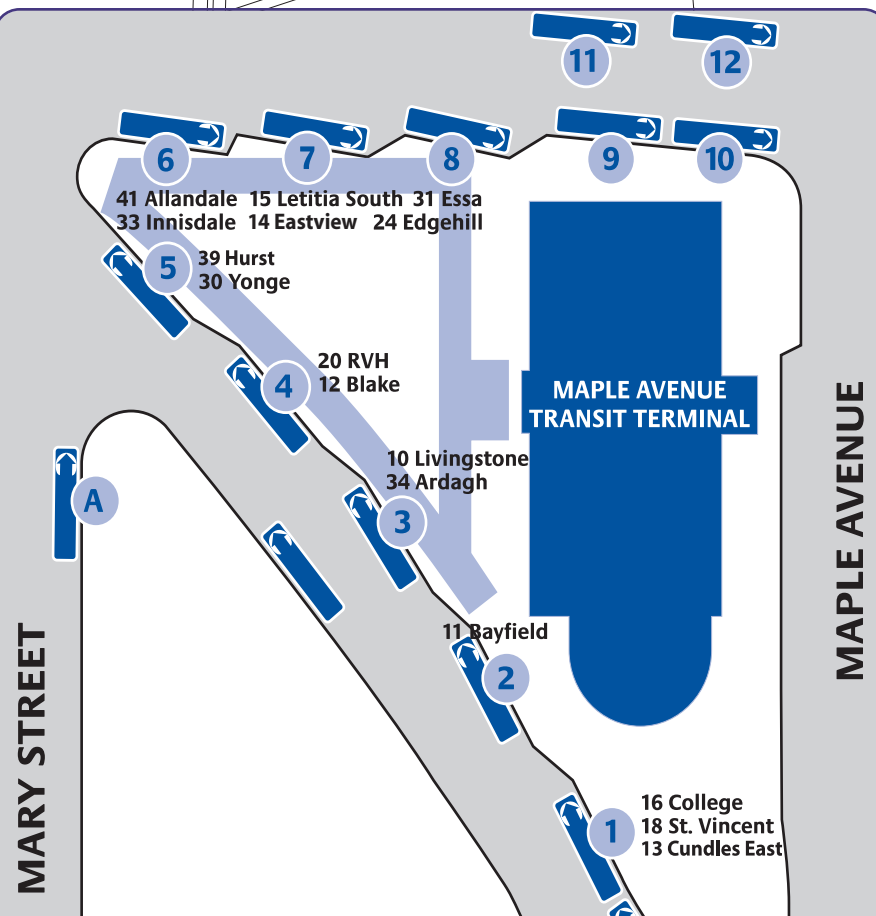

EVENING SERVICE (E)

Routes that depart every 60 minutes. Hourly Evening (E) Service.

BARRIE TRANSIT TERMINAL ROUTE DEPARTURES (E)

TIME	ROUTE # & NAME	WEEKDAY START	WEEKDAY LAST	SATURDAY START	SATURDAY LAST
6:45 pm	11 BAYFIELD	10:45 pm	10:45 pm	10:45 pm	10:45 pm

ALLANDALE RECREATION CENTRE ROUTE DEPARTURES (E)

7:30 pm	11:30 pm	6:30 pm	11:30 pm
7:30 pm	9:30 pm	7:30 pm	9:30 pm
7:15 pm	11:15 pm	7:15 pm	11:15 pm

GEORGIAN COLLEGE ROUTE DEPARTURES (E)

7:30 pm	11:30 pm	7:30 pm	11:30 pm
7:30 pm	11:30 pm	7:30 pm	11:30 pm
7:15 pm	11:15 pm	7:15 pm	11:15 pm
7:15 pm	11:15 pm	7:15 pm	11:15 pm
7:15 pm	11:15 pm	7:15 pm	11:15 pm
7:15 pm	11:15 pm	7:15 pm	11:15 pm

ALLANDALE RECREATION CENTRE ROUTE DEPARTURES (E)

7:30 pm	11:30 pm	7:30 pm	11:30 pm
7:30 pm	11:30 pm	7:30 pm	11:30 pm
8:00 pm	12:00 am	8:00 pm	12:00 am

GEORGIAN COLLEGE ROUTE DEPARTURES (E)

7:00 pm	12:00 am	7:00 pm	12:00 am
7:51 pm	11:51 pm	7:51 pm	11:51 pm
8:33 pm	11:33 pm	8:33 pm	11:33 pm

ALLANDALE RECREATION CENTRE ROUTE DEPARTURES (E)

7:30 pm	11:30 pm	7:30 pm	11:30 pm
7:30 pm	11:30 pm	7:30 pm	11:30 pm
7:30 pm	11:30 pm	7:30 pm	11:30 pm

GEORGIAN COLLEGE ROUTE DEPARTURES (E)

7:15 pm	12:15 am	7:15 pm	12:15 am
6:45 pm	11:45 pm	6:45 pm	11:45 pm

SUNDAY SERVICE (S)

Routes that depart every 60 minutes. Hourly Sunday (S) Service.

BARRIE TRANSIT TERMINAL ROUTE DEPARTURES (S)

TIME	ROUTE # & NAME	START	SUNDAY	LAST
9:15 am	11 BAYFIELD	9:15 am	6:45 pm	6:45 pm

ALLANDALE RECREATION CENTRE ROUTE DEPARTURES (S)

9:30 am	6:30 pm
9:30 am	6:30 pm
9:15 am	6:15 pm

GEORGIAN COLLEGE ROUTE DEPARTURES (S)

9:30 am	5:30 pm
9:30 am	5:30 pm
9:15 am	6:15 pm
9:15 am	6:15 pm
9:15 am	6:15 pm
9:15 am	6:15 pm

ALLANDALE RECREATION CENTRE ROUTE DEPARTURES (S)

9:30 am	6:30 pm
9:00 am	7:00 pm

GEORGIAN COLLEGE ROUTE DEPARTURES (S)

9:51 am	6:51 pm
9:33 am	6:33 pm
10:00 am	7:00 pm

ALLANDALE RECREATION CENTRE ROUTE DEPARTURES (S)

9:45 am	6:45 pm
9:15 am	6:15 pm

GEORGIAN COLLEGE ROUTE DEPARTURES (S)

9:15 am	6:15 pm
9:45 am	6:45 pm