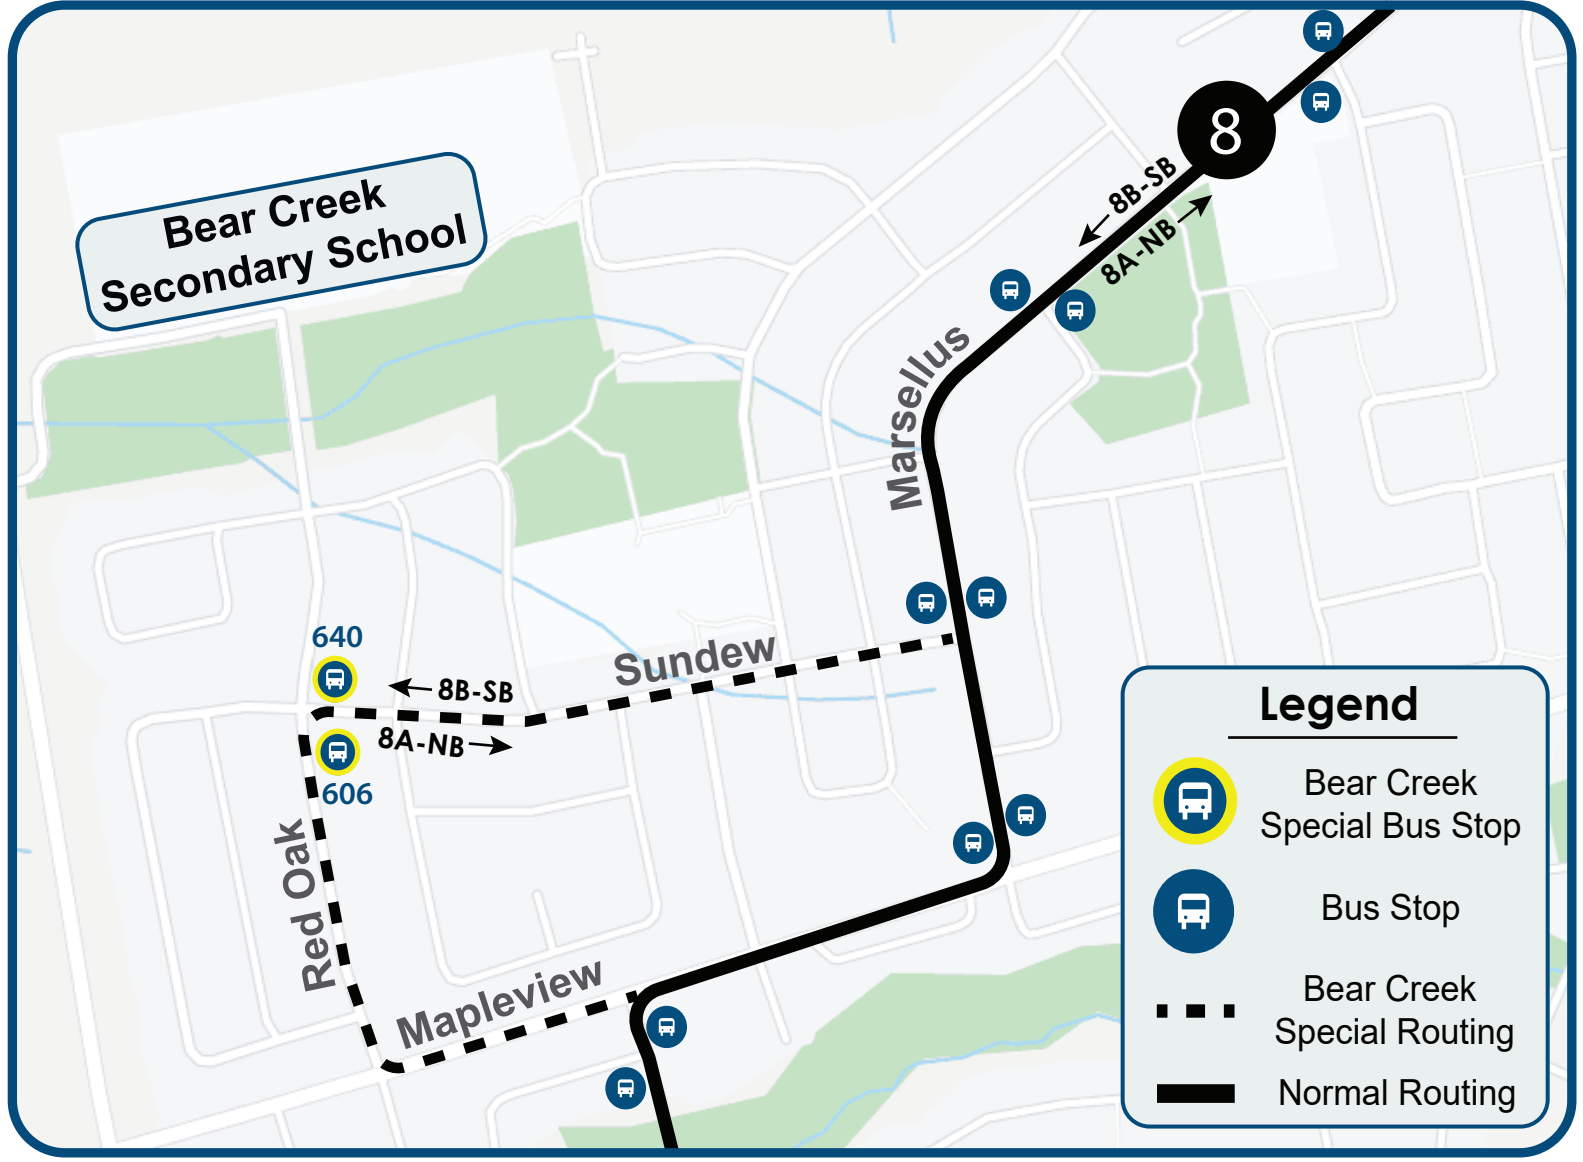

Bear Creek Special

Monday to Friday

8A-NB	8B-SB
<i>Arrival/Departure Times</i>	<i>Arrival/Departure Times</i>
7:50 AM	7:49 AM
2:22 PM	2:26 PM
2:50 PM	2:52 PM
5:20 PM	5:22 PM

Legend

- Bear Creek Special Bus Stop
- Bus Stop
- Bear Creek Special Routing
- Normal Routing