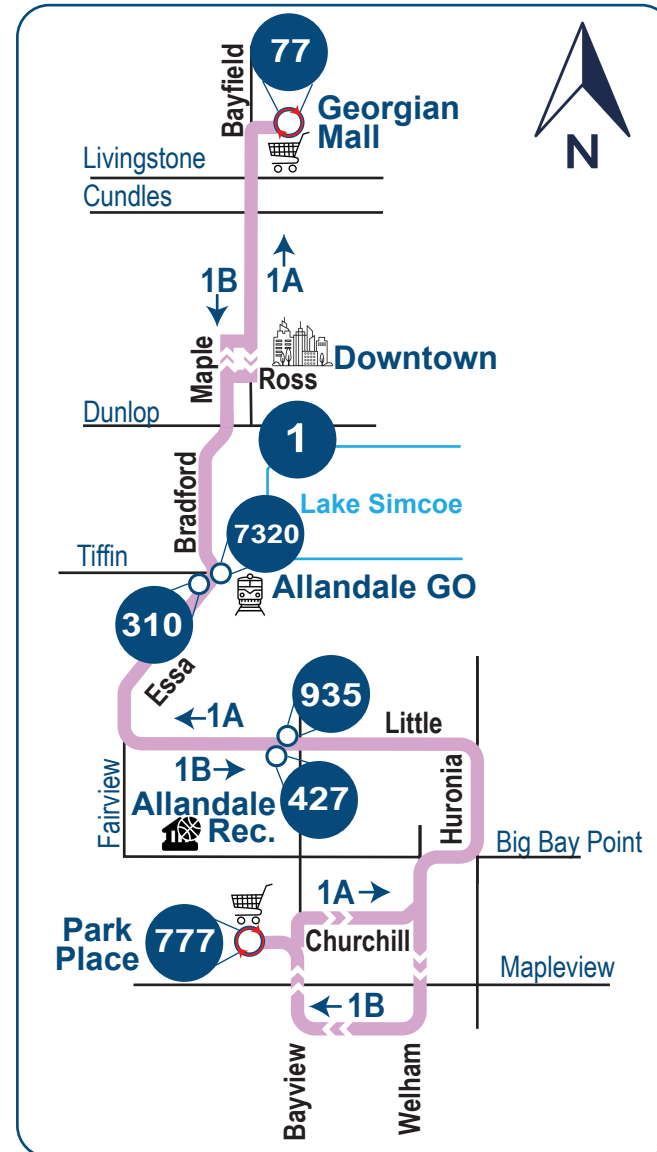

Sunday Schedule

Route 1A Georgian Mall					Route 1B Welham				
Park Place (Depart)	Bayview Drive	Allandale GO	Downtown Terminal	Georgian Mall (Arrive)	Georgian Mall (Depart)	Downtown Terminal	Esca at Allandale GO	Allandale Recreation Centre	Park Place (Arrive)
777	935	7320	1	77	77	1	310	427	777
9:20 AM	9:29 AM	9:35 AM	9:45 AM	10:00 AM	10:05 AM	10:21 AM	10:25 AM	10:31 AM	10:44 AM
9:50 AM	9:59 AM	10:05 AM	10:15 AM	10:30 AM	10:35 AM	10:51 AM	10:55 AM	11:01 AM	11:14 AM
10:50 AM	10:59 AM	11:05 AM	11:15 AM	11:30 AM	11:35 AM	11:51 AM	11:55 AM	12:01 PM	12:14 PM
11:20 AM	11:29 AM	11:35 AM	11:45 AM	12:00 PM	12:05 PM	12:21 PM	12:25 PM	12:31 PM	12:44 PM
12:20 PM	12:29 PM	12:35 PM	12:45 PM	1:00 PM	1:05 PM	1:21 PM	1:25 PM	1:31 PM	1:44 PM
12:50 PM	12:59 PM	1:05 PM	1:15 PM	1:30 PM	1:35 PM	1:51 PM	1:55 PM	2:01 PM	2:14 PM
1:50 PM	1:59 PM	2:05 PM	2:15 PM	2:30 PM	2:35 PM	2:51 PM	2:55 PM	3:01 PM	3:14 PM
2:20 PM	2:29 PM	2:35 PM	2:45 PM	3:00 PM	3:05 PM	3:21 PM	3:25 PM	3:31 PM	3:44 PM
3:20 PM	3:29 PM	3:35 PM	3:45 PM	4:00 PM	4:05 PM	4:21 PM	4:25 PM	4:31 PM	4:44 PM
3:50 PM	3:59 PM	4:05 PM	4:15 PM	4:30 PM	4:35 PM	4:51 PM	4:55 PM	5:01 PM	5:14 PM
4:50 PM	4:59 PM	5:05 PM	5:15 PM	5:30 PM	5:35 PM	5:51 PM	5:55 PM	6:01 PM	6:14 PM
5:20 PM	5:29 PM	5:35 PM	5:45 PM	6:00 PM	6:05 PM	6:21 PM	6:25 PM	6:31 PM	6:44 PM
6:20 PM	6:29 PM	6:35 PM	6:45 PM	7:00 PM	7:05 PM	7:21 PM	7:25 PM	7:31 PM	7:44 PM
6:50 PM	6:59 PM	7:05 PM	7:15 PM	7:30 PM	7:35 PM	7:51 PM	7:55 PM	8:01 PM	8:14 PM
7:50 PM	7:59 PM	8:05 PM	8:15 PM	8:30 PM	8:35 PM	8:51 PM	8:55 PM	9:01 PM	9:14 PM
8:20 PM	8:29 PM	8:35 PM	8:45 PM	9:00 PM	9:05 PM	9:21 PM	9:25 PM	9:31 PM	9:44 PM
9:20 PM	9:29 PM	9:35 PM	9:45 PM	10:00 PM					

Route 1

Effective: July 2nd, 2023

Route 1A: Georgian Mall
Route 1B: Welham

Legend

- ➡➡ Route Direction
- Stop ID
- ↑ NB Route 1A
- ↓ SB Route 1B
- ⊙ Route Letter Change

Visit MyRideBarrie.ca for real-time bus arrival information.