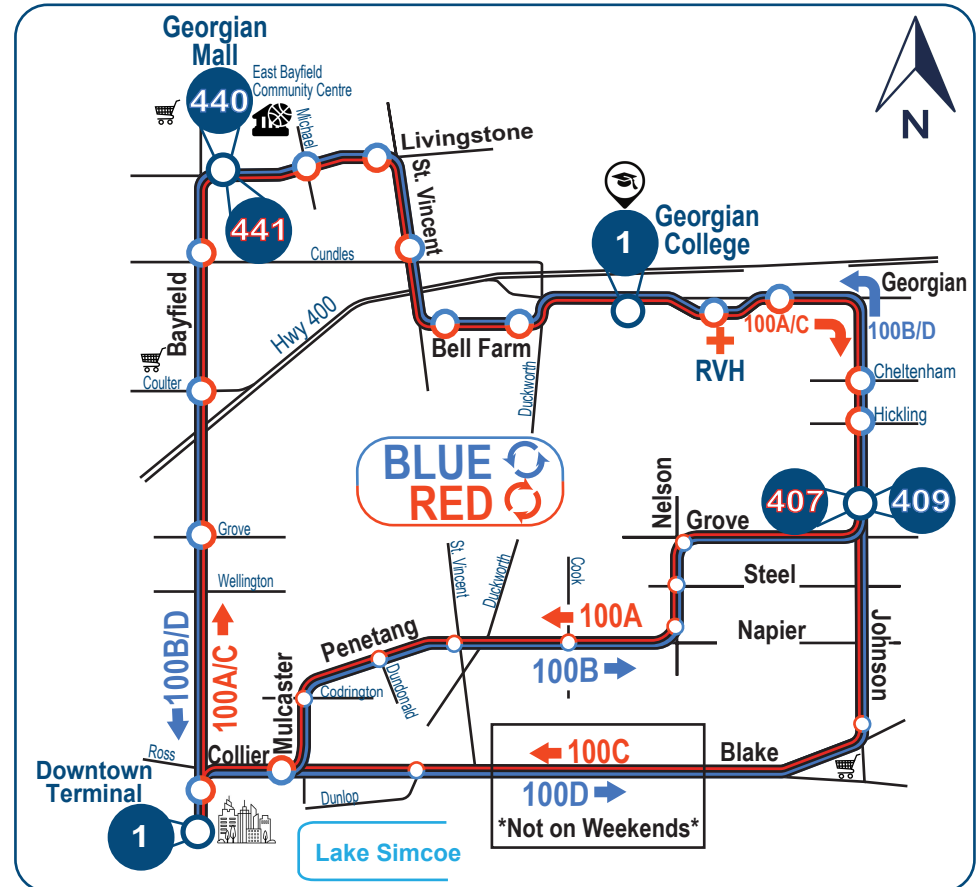

Route 100

Effective: July 2nd, 2023

Route 100A/C: Red Express
Route 100B/D: Blue Express

Sign into MyRideBarrie.ca to set real-time bus arrival messages and receive detour notifications.

Times are approximate. Riders should arrive at the bus stop at least 5 minutes before the scheduled time.

Legend

- Express Stop
- Stop ID
- Red Express (Clockwise)
- Blue Express (Counter-clockwise)

Visit MyRideBarrie.ca for real-time bus arrival information.