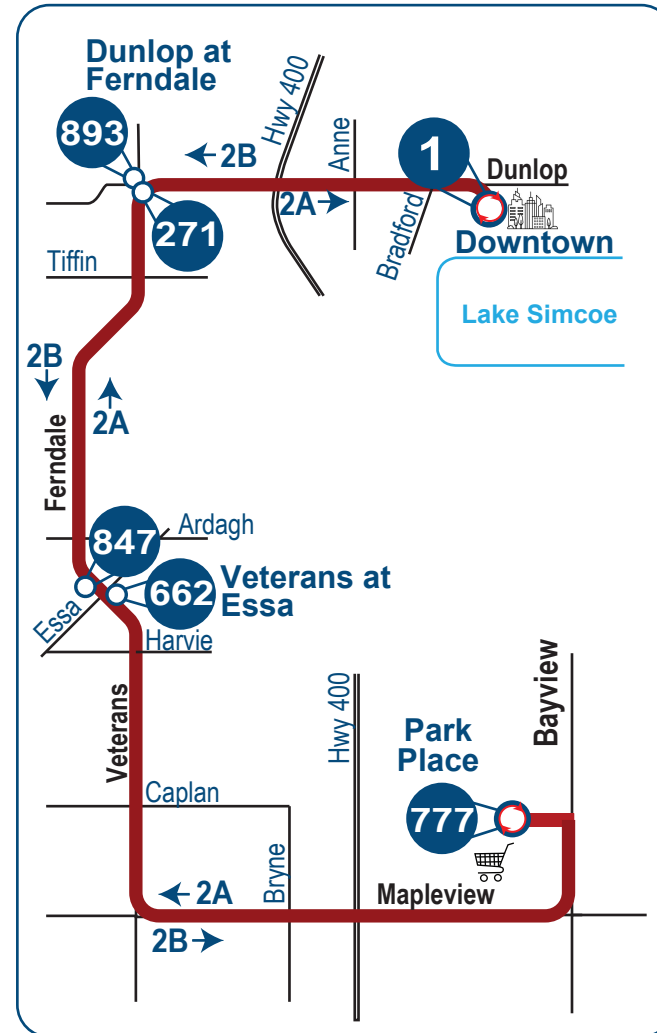

Sunday Schedule

| Route 2A Dunlop | | | | Route 2B Park Place | | | |
|---------------------|-------------------|--------------------|----------------------------|----------------------------|----------------|-------------------|---------------------|
| Park Place (Depart) | Veteran's at Essa | Dunlop at Ferndale | Downtown Terminal (Arrive) | Downtown Terminal (Depart) | Ferndale Drive | Veteran's at Essa | Park Place (Arrive) |
| 777 | 662 | 271 | 1 | 1 | 893 | 847 | 777 |
| | | | | 9:15 AM | 9:23 AM | 9:32 AM | 9:42 AM |
| 9:45 AM | 9:55 AM | 10:04 AM | 10:12 AM | 10:15 AM | 10:23 AM | 10:32 AM | 10:42 AM |
| 10:45 AM | 10:55 AM | 11:04 AM | 11:12 AM | 11:15 AM | 11:23 AM | 11:32 AM | 11:42 AM |
| 11:45 AM | 11:55 AM | 12:04 PM | 12:12 PM | 12:15 PM | 12:23 PM | 12:32 PM | 12:42 PM |
| 12:45 PM | 12:55 PM | 1:04 PM | 1:12 PM | 1:15 PM | 1:23 PM | 1:32 PM | 1:42 PM |
| 1:45 PM | 1:55 PM | 2:04 PM | 2:12 PM | 2:15 PM | 2:23 PM | 2:32 PM | 2:42 PM |
| 2:45 PM | 2:55 PM | 3:04 PM | 3:12 PM | 3:15 PM | 3:23 PM | 3:32 PM | 3:42 PM |
| 3:45 PM | 3:55 PM | 4:04 PM | 4:12 PM | 4:15 PM | 4:23 PM | 4:32 PM | 4:42 PM |
| 4:45 PM | 4:55 PM | 5:04 PM | 5:12 PM | 5:15 PM | 5:23 PM | 5:32 PM | 5:42 PM |
| 5:45 PM | 5:55 PM | 6:04 PM | 6:12 PM | 6:15 PM | 6:23 PM | 6:32 PM | 6:42 PM |
| 6:45 PM | 6:55 PM | 7:04 PM | 7:12 PM | 7:15 PM | 7:23 PM | 7:32 PM | 7:42 PM |
| 7:45 PM | 7:55 PM | 8:04 PM | 8:12 PM | 8:15 PM | 8:23 PM | 8:32 PM | 8:42 PM |
| 8:45 PM | 8:55 PM | 9:04 PM | 9:12 PM | 9:15 PM | 9:23 PM | 9:32 PM | 9:42 PM |
| 9:45 PM | 9:55 PM | 10:04 PM | 10:12 PM | | | | |

Route 2

Effective: July 2nd, 2023

Route 2A: Dunlop
Route 2B: Park Place

Legend

- ➡➡ Route Direction
- Stop ID
- ↑ NB Route 2A
- ↓ SB Route 2B
- ⊞ Route Letter Change

Visit MyRideBarrie.ca for real-time bus arrival information.