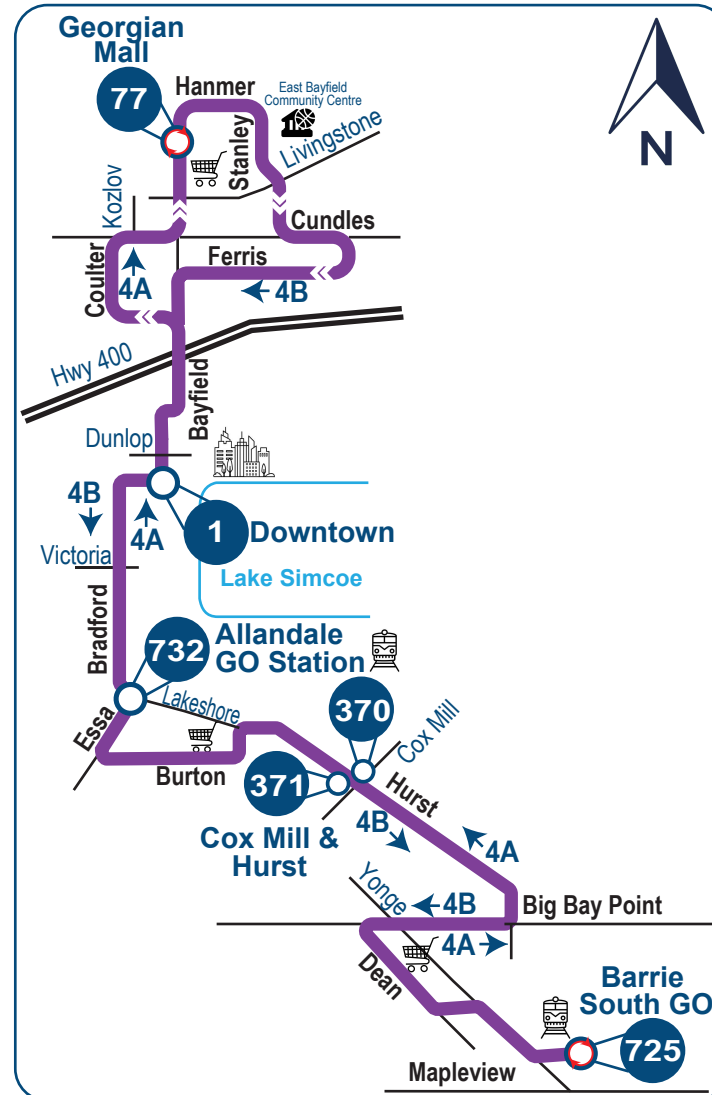

# Sunday Schedule

Route 4A East Bayfield					Route 4B South Go				
Barrie South GO (Depart)	Hurst at Cox Mill	Allandale GO	Downtown Terminal	Georgian Mall (Arrive)	Georgian Mall (Depart)	Downtown Terminal	Allandale GO	Hurst at Cox Mill	Barrie South GO (Arrive)
725	370	732	1	77	77	1	732	371	725
					9:17 AM	9:41 AM	9:46 AM	9:56 AM	10:11 AM
9:15 AM	9:29 AM	9:40 AM	9:49 AM	10:06 AM	10:09 AM	10:33 AM	10:38 AM	10:48 AM	11:03 AM
10:14 AM	10:28 AM	10:39 AM	10:48 AM	11:05 AM	11:08 AM	11:32 AM	11:37 AM	11:47 AM	12:02 PM
11:06 AM	11:20 AM	11:31 AM	11:40 AM	11:57 AM	12:00 PM	12:24 PM	12:29 PM	12:39 PM	12:54 PM
12:05 PM	12:19 PM	12:30 PM	12:39 PM	12:56 PM	12:59 PM	1:23 PM	1:28 PM	1:38 PM	1:53 PM
12:57 PM	1:11 PM	1:22 PM	1:31 PM	1:48 PM	1:51 PM	2:15 PM	2:20 PM	2:30 PM	2:45 PM
1:56 PM	2:10 PM	2:21 PM	2:30 PM	2:47 PM	2:50 PM	3:14 PM	3:19 PM	3:29 PM	3:44 PM
2:48 PM	3:02 PM	3:13 PM	3:22 PM	3:39 PM	3:42 PM	4:06 PM	4:11 PM	4:21 PM	4:36 PM
3:47 PM	4:01 PM	4:12 PM	4:21 PM	4:38 PM	4:41 PM	5:05 PM	5:10 PM	5:20 PM	5:35 PM
4:39 PM	4:53 PM	5:04 PM	5:13 PM	5:30 PM	5:33 PM	5:57 PM	6:02 PM	6:12 PM	6:27 PM
5:38 PM	5:52 PM	6:03 PM	6:12 PM	6:29 PM	6:32 PM	6:56 PM	7:01 PM	7:11 PM	7:26 PM
6:30 PM	6:44 PM	6:55 PM	7:04 PM	7:21 PM	7:24 PM	7:48 PM	7:53 PM	8:03 PM	8:18 PM
7:29 PM	7:43 PM	7:54 PM	8:03 PM	8:20 PM	8:23 PM	8:47 PM	8:52 PM	9:02 PM	9:17 PM
8:21 PM	8:35 PM	8:46 PM	8:55 PM	9:12 PM	9:15 PM	9:39 PM	9:44 PM	9:54 PM	10:09 PM
9:20 PM	9:34 PM	9:45 PM	9:54 PM	10:11 PM	10:14 PM	10:35 PM			

# Route 4

Effective: July 2<sup>nd</sup>, 2023

Route 4A: East Bayfield  
Route 4B: South GO

### Legend

- ➔➔ Route Direction
- Stop ID
- ↑ NB Route 4A
- ↓ SB Route 4B
- ⊞ Route Letter Change

Visit [MyRideBarrie.ca](https://MyRideBarrie.ca) for real-time bus arrival information.

Sign into [MyRideBarrie.ca](https://MyRideBarrie.ca) to set real-time bus arrival messages and receive detour notifications.