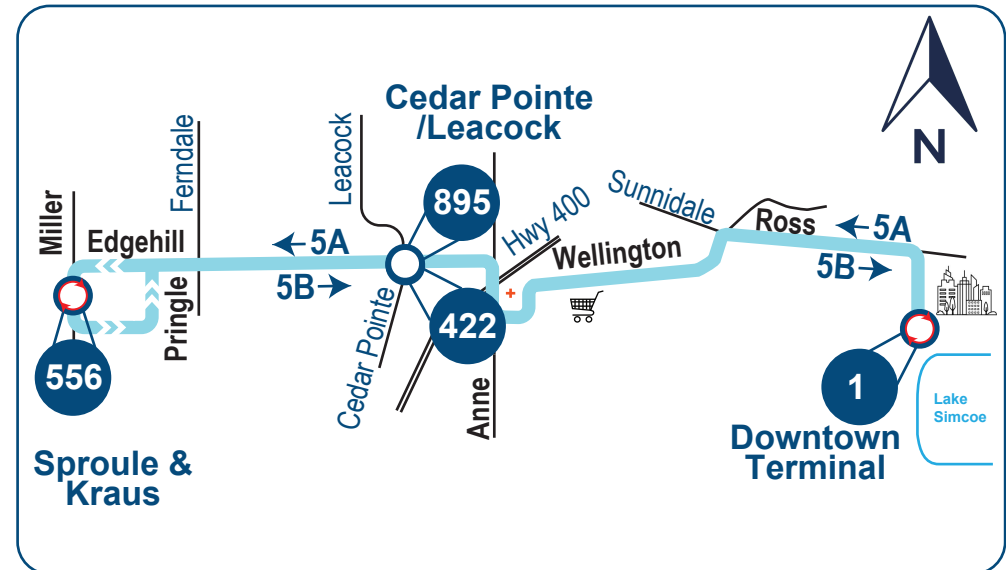

Sunday Schedule

Route 5A Edgehill			Route 5B Wellington		
Downtown Terminal (Depart)	Leacock Drive	Ruffet Drive (Arrive)	Ruffet Drive (Depart)	Edgehill Drive	Downtown Terminal (Arrive)
1	895	556	556	422	1
			8:28 AM	8:35 AM	8:42 AM
9:15 AM	9:24 AM	9:28 AM	9:28 AM	9:35 AM	9:42 AM
10:15 AM	10:24 AM	10:28 AM	10:28 AM	10:35 AM	10:42 AM
11:15 AM	11:24 AM	11:28 AM	11:28 AM	11:35 AM	11:42 AM
12:15 PM	12:24 PM	12:28 PM	12:28 PM	12:35 PM	12:42 PM
1:15 PM	1:24 PM	1:28 PM	1:28 PM	1:35 PM	1:42 PM
2:15 PM	2:24 PM	2:28 PM	2:28 PM	2:35 PM	2:42 PM
3:15 PM	3:24 PM	3:28 PM	3:28 PM	3:35 PM	3:42 PM
4:15 PM	4:24 PM	4:28 PM	4:28 PM	4:35 PM	4:42 PM
5:15 PM	5:24 PM	5:28 PM	5:28 PM	5:35 PM	5:42 PM
6:15 PM	6:24 PM	6:28 PM	6:28 PM	6:35 PM	6:42 PM
7:15 PM	7:24 PM	7:28 PM	7:28 PM	7:35 PM	7:42 PM
8:15 PM	8:24 PM	8:28 PM	8:28 PM	8:35 PM	8:42 PM
9:15 PM	9:24 PM	9:28 PM	9:28 PM	9:35 PM	9:42 PM

Sign into MyRideBarrie.ca to set real-time bus arrival messages and receive detour notifications.

Times are approximate. Riders should arrive at the bus stop at least 5 minutes before the scheduled time.

Route 5

Effective: July 2nd, 2023

Route 5A: Edgehill
Route 5B: Wellington

Legend

- ➤➤ Route Direction
- Stop ID
- ↑ NB Route 5A
- ↓ SB Route 5B
- 🔄 Route Letter Change

Visit
MyRideBarrie.ca
for real-time bus
arrival
information.