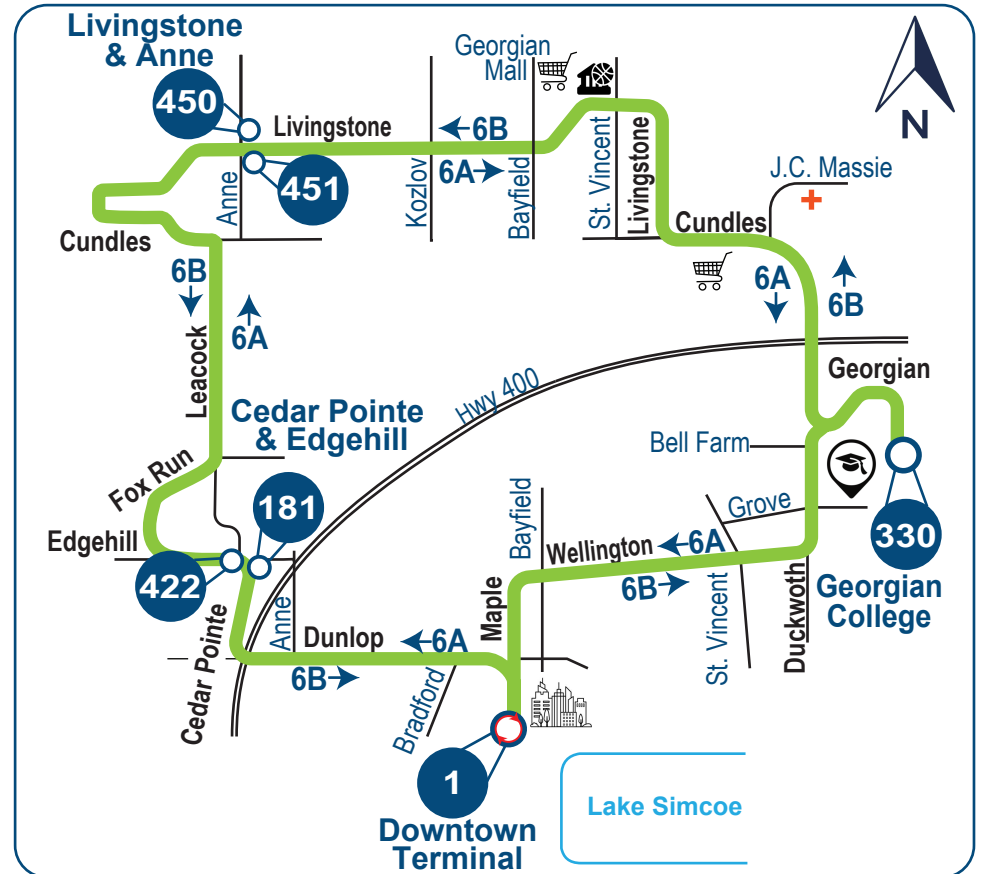

Sunday Schedule

Route 6A Letitia

Downtown Terminal (Depart)	Cedar Pointe at Edgehill	Meyer Avenue	Georgian College	Downtown Terminal (Arrive)
1	181	445	330	1
9:15 AM	9:22 AM	9:44 AM	9:54 AM	10:11 AM
10:15 AM	10:22 AM	10:44 AM	10:54 AM	11:11 AM
11:15 AM	11:22 AM	11:44 AM	11:54 AM	12:11 PM
12:15 PM	12:22 PM	12:44 PM	12:54 PM	1:11 PM
1:15 PM	1:22 PM	1:44 PM	1:54 PM	2:11 PM
2:15 PM	2:22 PM	2:44 PM	2:54 PM	3:11 PM
3:15 PM	3:22 PM	3:44 PM	3:54 PM	4:11 PM
4:15 PM	4:22 PM	4:44 PM	4:54 PM	5:11 PM
5:15 PM	5:22 PM	5:44 PM	5:54 PM	6:11 PM
6:15 PM	6:22 PM	6:44 PM	6:54 PM	7:11 PM
7:15 PM	7:22 PM	7:44 PM	7:54 PM	8:11 PM
8:15 PM	8:22 PM	8:44 PM	8:54 PM	9:11 PM
9:15 PM	9:22 PM	9:44 PM	9:54 PM	10:11 PM

Route 6B College

Downtown Terminal (Depart)	Georgian College	Margaret Drive	Edgehill Drive	Downtown Terminal (Arrive)
1	330	444	422	1
9:30 AM	9:46 AM	9:53 AM	10:14 AM	10:23 AM
10:30 AM	10:46 AM	10:53 AM	11:14 AM	11:23 AM
11:30 AM	11:46 AM	11:53 AM	12:14 PM	12:23 PM
12:30 PM	12:46 PM	12:53 PM	1:14 PM	1:23 PM
1:30 PM	1:46 PM	1:53 PM	2:14 PM	2:23 PM
2:30 PM	2:46 PM	2:53 PM	3:14 PM	3:23 PM
3:30 PM	3:46 PM	3:53 PM	4:14 PM	4:23 PM
4:30 PM	4:46 PM	4:53 PM	5:14 PM	5:23 PM
5:30 PM	5:46 PM	5:53 PM	6:14 PM	6:23 PM
6:30 PM	6:46 PM	6:53 PM	7:14 PM	7:23 PM
7:30 PM	7:46 PM	7:53 PM	8:14 PM	8:23 PM
8:30 PM	8:46 PM	8:53 PM	9:14 PM	9:23 PM
9:30 PM	9:46 PM	9:53 PM	10:14 PM	10:23 PM

Route 6

Effective: July 2nd, 2023

Route 6A: Letitia
Route 6B: College

Sign into MyRideBarrie.ca to set real-time bus arrival messages and receive detour notifications.

Times are approximate. Riders should arrive at the bus stop at least 5 minutes before the scheduled time.