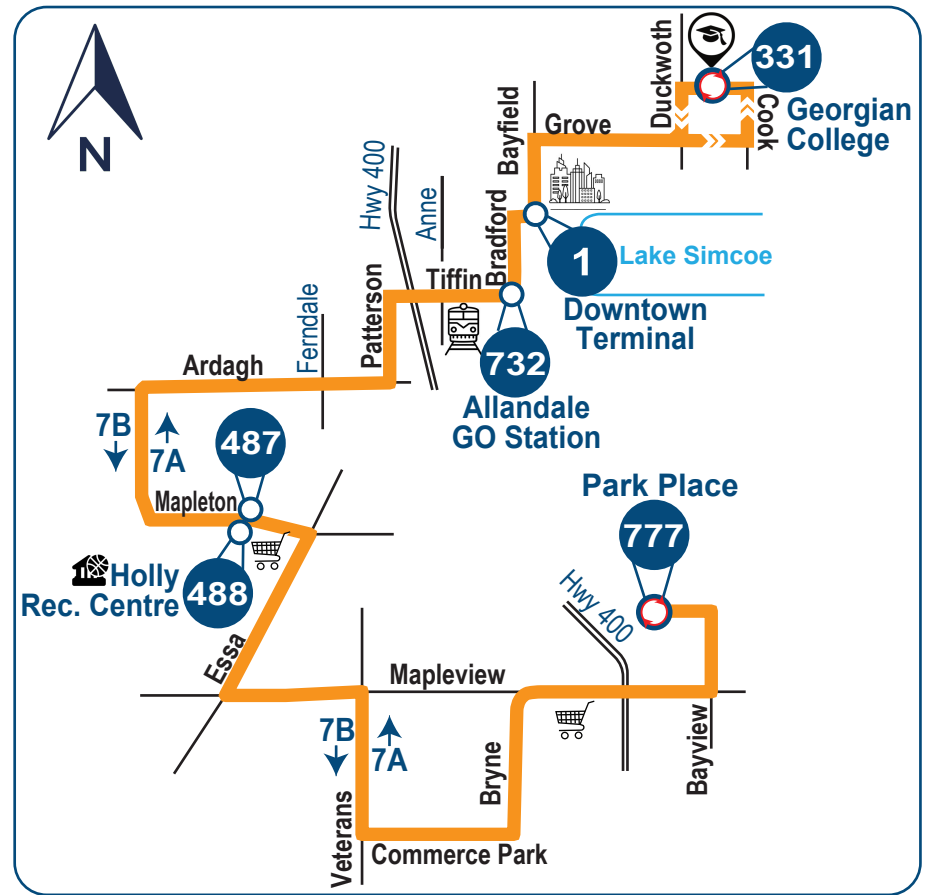

Sunday Schedule

Route 7A Grove					Route 7B Bear Creek				
Park Place (Depart)	Peggy Hill Community Centre	Allandale GO	Downtown Terminal	Georgian College (Arrive)	Georgian College (Depart)	Downtown Terminal	Allandale GO	Peggy Hill Community Centre	Park Place (Arrive)
777	487	732	1	331	331	1	732	488	777
					9:29 AM	9:46 AM	11:51 AM	10:08 AM	10:24 AM
9:30 AM	9:47 AM	10:04 AM	10:16 AM	10:29 AM	10:29 AM	10:46 AM	10:51 AM	11:08 AM	11:24 AM
10:30 AM	10:47 AM	11:04 AM	11:16 AM	11:29 AM	11:29 AM	11:46 AM	11:51 AM	12:08 PM	12:24 PM
11:30 AM	11:47 AM	12:04 PM	12:16 PM	12:29 PM	12:29 PM	12:46 PM	12:51 PM	1:08 PM	1:24 PM
12:30 PM	12:47 PM	1:04 PM	1:16 PM	1:29 PM	1:29 PM	1:46 PM	1:51 PM	2:08 PM	2:24 PM
1:30 PM	1:47 PM	2:04 PM	2:16 PM	2:29 PM	2:29 PM	2:46 PM	2:51 PM	3:08 PM	3:24 PM
2:30 PM	2:47 PM	3:04 PM	3:16 PM	3:29 PM	3:29 PM	3:46 PM	3:51 PM	4:08 PM	4:24 PM
3:30 PM	3:47 PM	4:04 PM	4:16 PM	4:29 PM	4:29 PM	4:46 PM	4:51 PM	5:08 PM	5:24 PM
4:30 PM	4:47 PM	5:04 PM	5:16 PM	5:29 PM	5:29 PM	5:46 PM	5:51 PM	6:08 PM	6:24 PM
5:30 PM	5:47 PM	6:04 PM	6:16 PM	6:29 PM	6:29 PM	6:46 PM	6:51 PM	7:08 PM	7:24 PM
6:30 PM	6:47 PM	7:04 PM	7:16 PM	7:29 PM	7:29 PM	7:46 PM	7:51 PM	8:08 PM	8:24 PM
7:30 PM	7:47 PM	8:04 PM	8:16 PM	8:29 PM	8:29 PM	8:46 PM	8:51 PM	9:08 PM	9:24 PM
8:30 PM	8:47 PM	9:04 PM	9:16 PM	9:29 PM	9:29 PM	9:43 PM			
9:30 PM	9:47 PM	10:04 PM	10:11 PM						

Route 7

Effective: July 2nd, 2023

Route 7A: Grove
Route 7B: Bear Creek

Sign into MyRideBarrie.ca to set real-time bus arrival messages and receive detour notifications.

Times are approximate. Riders should arrive at the bus stop at least 5 minutes before the scheduled time.