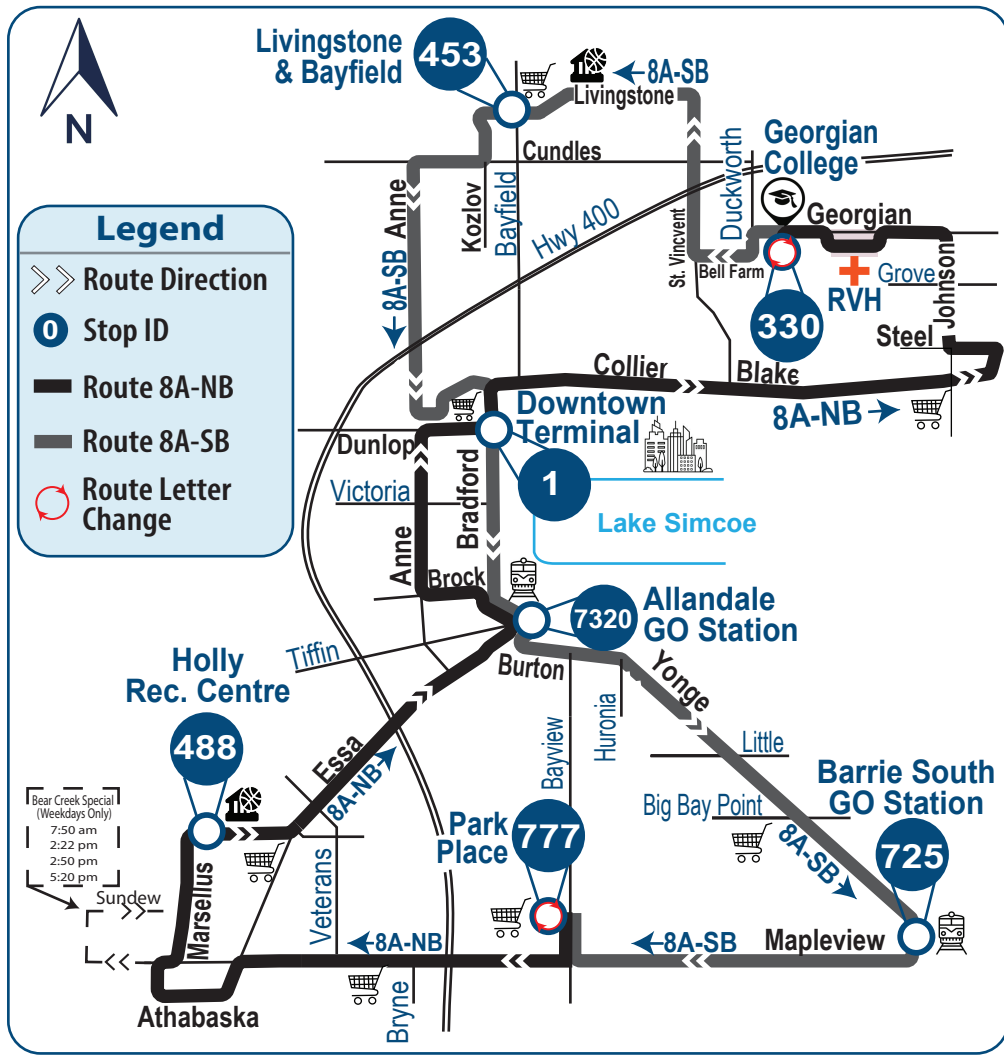

Route Change Note: to 8B-NB: from 8B-NB:

Sign into MyRideBarrie.ca to set real-time bus arrival messages and receive detour notifications.

Times are approximate. Riders should arrive at the bus stop at least 5 minutes before the scheduled time.

Route 8A

Effective: July 2nd, 2023

Route 8A-NB: RVH
Route 8A-SB: Yonge

Visit MyRideBarrie.ca for real-time bus arrival information.