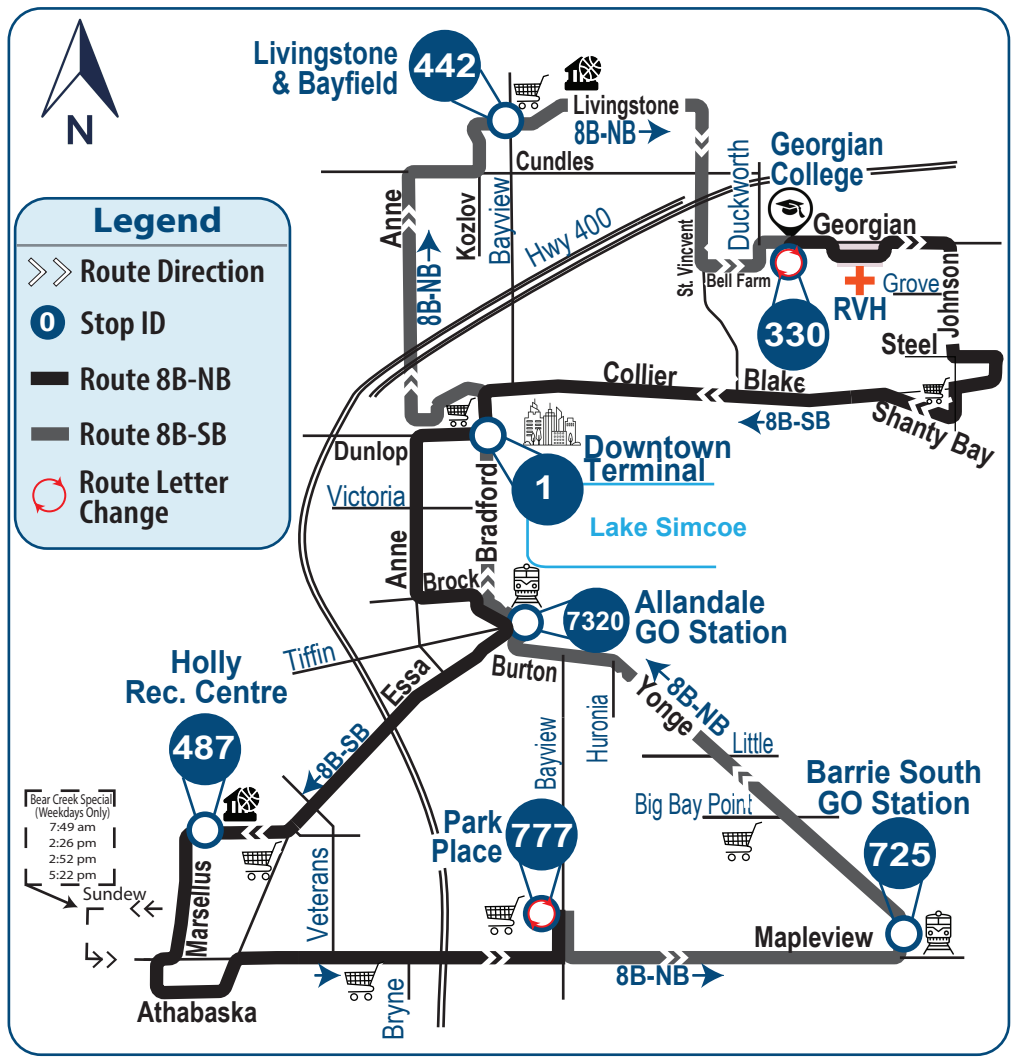

# Sunday Schedule

Route 8B-NB Crosstown					Route 8B-SB Essa				
Park Place (Depart)	Barrie South GO	Downtown Terminal	Walmart	Georgian College (Arrive)	Georgian College (Depart)	Downtown Terminal	Allandale GO	Peggy Hill Community Centre	Park Place (Arrive)
777	725	1	454	330	330	1	310	487	777
		9:21 AM	9:44 AM	9:56 AM	9:56 AM	10:22 AM	10:32 AM	10:44 AM	11:01 AM
		10:21 AM	10:44 AM	10:56 AM	10:56 AM	11:22 AM	11:32 AM	11:44 AM	12:01 PM
10:09 AM	10:24 AM	10:47 AM			11:56 AM	12:22 PM	12:32 PM	12:44 PM	1:01 PM
		11:21 AM	11:44 AM	11:56 AM	12:56 PM	1:22 PM	1:32 PM	1:44 PM	2:01 PM
11:09 AM	11:24 AM	11:47 AM			1:56 PM	2:22 PM	2:32 PM	2:44 PM	3:01 PM
		12:21 PM	12:44 PM	12:56 PM	2:56 PM	3:22 PM	3:32 PM	3:44 PM	4:01 PM
12:09 PM	12:24 PM	12:47 PM			3:56 PM	4:22 PM	4:32 PM	4:44 PM	5:01 PM
		1:21 PM	1:44 PM	1:56 PM	4:56 PM	5:22 PM	5:32 PM	5:44 PM	6:01 PM
1:09 PM	1:24 PM	1:47 PM			5:56 PM	6:22 PM	6:32 PM	6:44 PM	7:01 PM
		2:21 PM	2:44 PM	2:56 PM	6:56 PM	7:22 PM	7:32 PM	7:44 PM	8:01 PM
2:09 PM	2:24 PM	2:47 PM			7:56 PM	8:22 PM	8:32 PM	8:44 PM	9:01 PM
		3:21 PM	3:44 PM	3:56 PM	8:56 PM	9:22 PM	9:32 PM	9:44 PM	10:01 PM
3:09 PM	3:24 PM	3:47 PM			9:56 PM	10:19 PM			
		4:21 PM	4:44 PM	4:56 PM					
4:09 PM	4:24 PM	4:47 PM							
		5:21 PM	5:44 PM	5:56 PM					
5:09 PM	5:24 PM	5:47 PM							
		6:21 PM	6:44 PM	6:56 PM					
6:09 PM	6:24 PM	6:47 PM							
		7:21 PM	7:44 PM	7:56 PM					
7:09 PM	7:24 PM	7:47 PM							
		8:21 PM	8:44 PM	8:56 PM					
8:09 PM	8:24 PM	8:47 PM							
		9:21 PM	9:44 PM	9:56 PM					
9:09 PM	9:24 PM	9:47 PM							
		10:21 PM	10:48 PM						

Route Change Note: to 8A-NB:   from 8A-NB:  

Sign into MyRideBarrie.ca to set real-time bus arrival messages and receive detour notifications.

Times are approximate. Riders should arrive at the bus stop at least 5 minutes before the scheduled time.

# Route 8B

Effective: July 2<sup>nd</sup>, 2023

Route 8B-NB: Crosstown  
Route 8B-SB: Essa

Visit MyRideBarrie.ca for real-time bus arrival information.