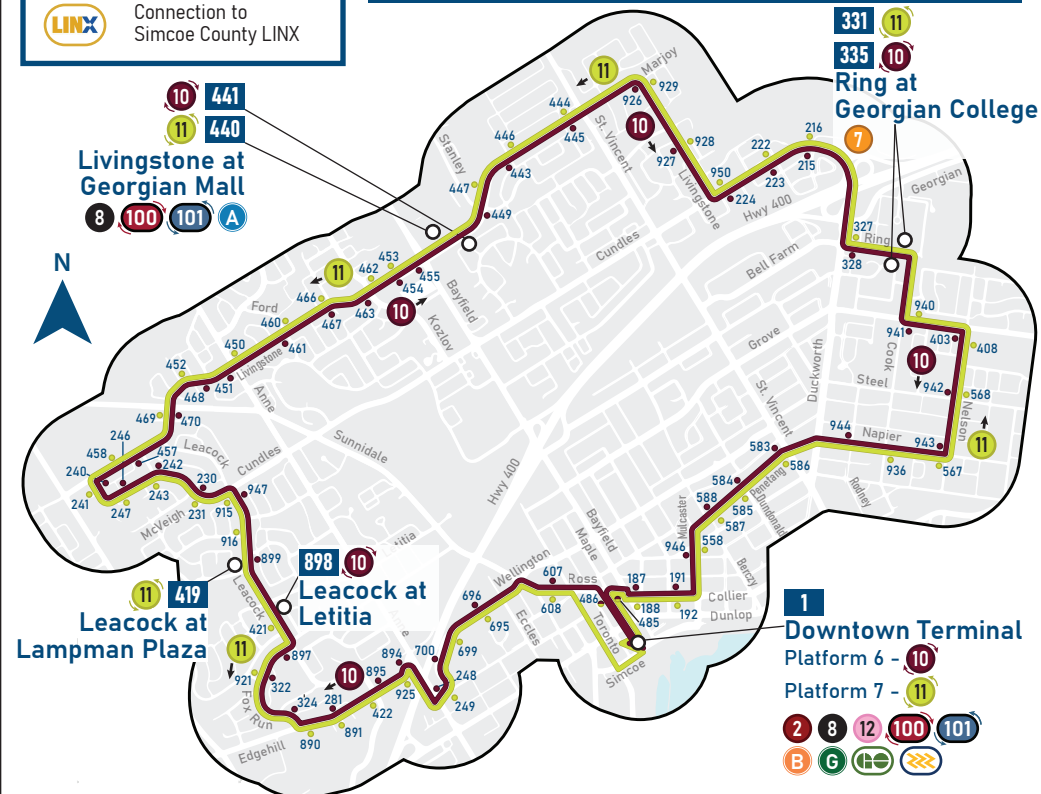

Times are approximate. Riders should arrive at the bus stop at least 5 minutes before the scheduled time.

Transit Fares - Effective May 1, 2025

	Adult (19-64)	Student (13-18)	Children (0-12)	Senior (65+)	Family
Single Ride	$3.50	$3.50	Free	$3.00	-
10-Ride Card	$30	$26	-	$21	-
Day Pass	$8.50	$8.50	-	$8.50	$10
Monthly Pass	$93	$71.25	-	$54	-

Seniors Ride Free on Tuesdays and Thursdays.

Single fares are valid, with a transfer, for 90 minutes on any route.

705-726-4242

servicebarrie@barrie.ca

Barrie.ca/Transit

10 North Loop 11 North Loop

10 North Loop Clockwise

Downtown >> Georgian College >> Georgian Mall >> Leacock Dr >> Downtown

11 North Loop Counterclockwise

Downtown >> Leacock Dr >> Georgian Mall >> Georgian College >> Downtown

Legend

- # Regular stop & stop ID
- # Timing stop & stop ID listed in schedule
- # Connection to other fixed route
- X Connection to Transit ON Demand
- GO Connection to GO Transit
- ONT Connection to Ontario Northland
- LINX Connection to Simcoe County LINX

Visit MyRideBarrie.ca or download "Transit" for real-time bus information and trip planning.

Effective March 9th, 2025