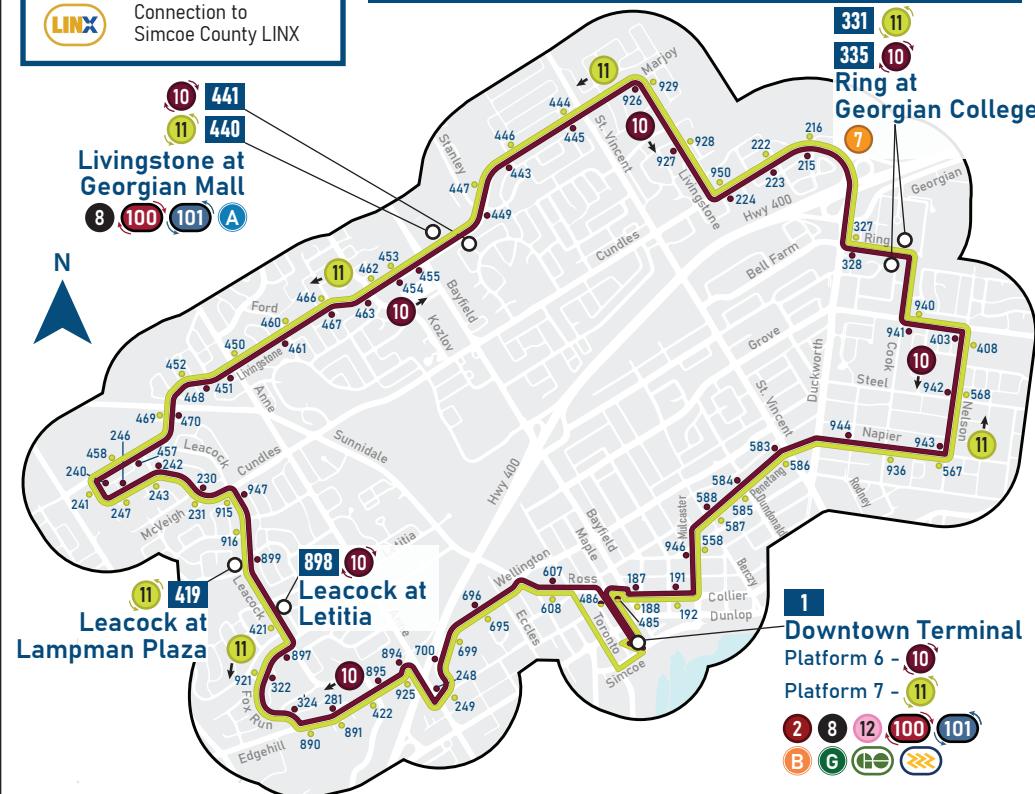

Times are approximate. Riders should arrive at the bus stop at least 5 minutes before the scheduled time.

Transit Fares

	Adult (19-64)	Student (13-18)	Children (0-12)	Senior (65+)	Family
Single Ride	$3.50	$3.50	Free	$3.00	-
10-Ride Card	$30	$26	-	$21	-
Day Pass	$8.50	$8.50	-	$8.50	-
Monthly Pass	$92	$70.50	-	$53.50	$10

Seniors Ride Free on Tuesdays and Thursdays.

Single fares are valid, with a transfer, for 90 minutes on any route.

10 North Loop 11 North Loop

10 North Loop Clockwise

Downtown >> Georgian College >> Georgian Mall >> Leacock Dr >> Downtown

11 North Loop Counterclockwise

Downtown >> Leacock Dr >> Georgian Mall >> Georgian College >> Downtown

Legend

- # Regular stop & stop ID
- # Timing stop & stop ID listed in schedule
- # Connection to other fixed route
- X Connection to Transit ON Demand
- GO Connection to GO Transit
- ONTARIO Connection to Ontario Northland
- LINX Connection to Simcoe County LINX

Visit MyRideBarrie.ca or download "Transit" for real-time bus information and trip planning.