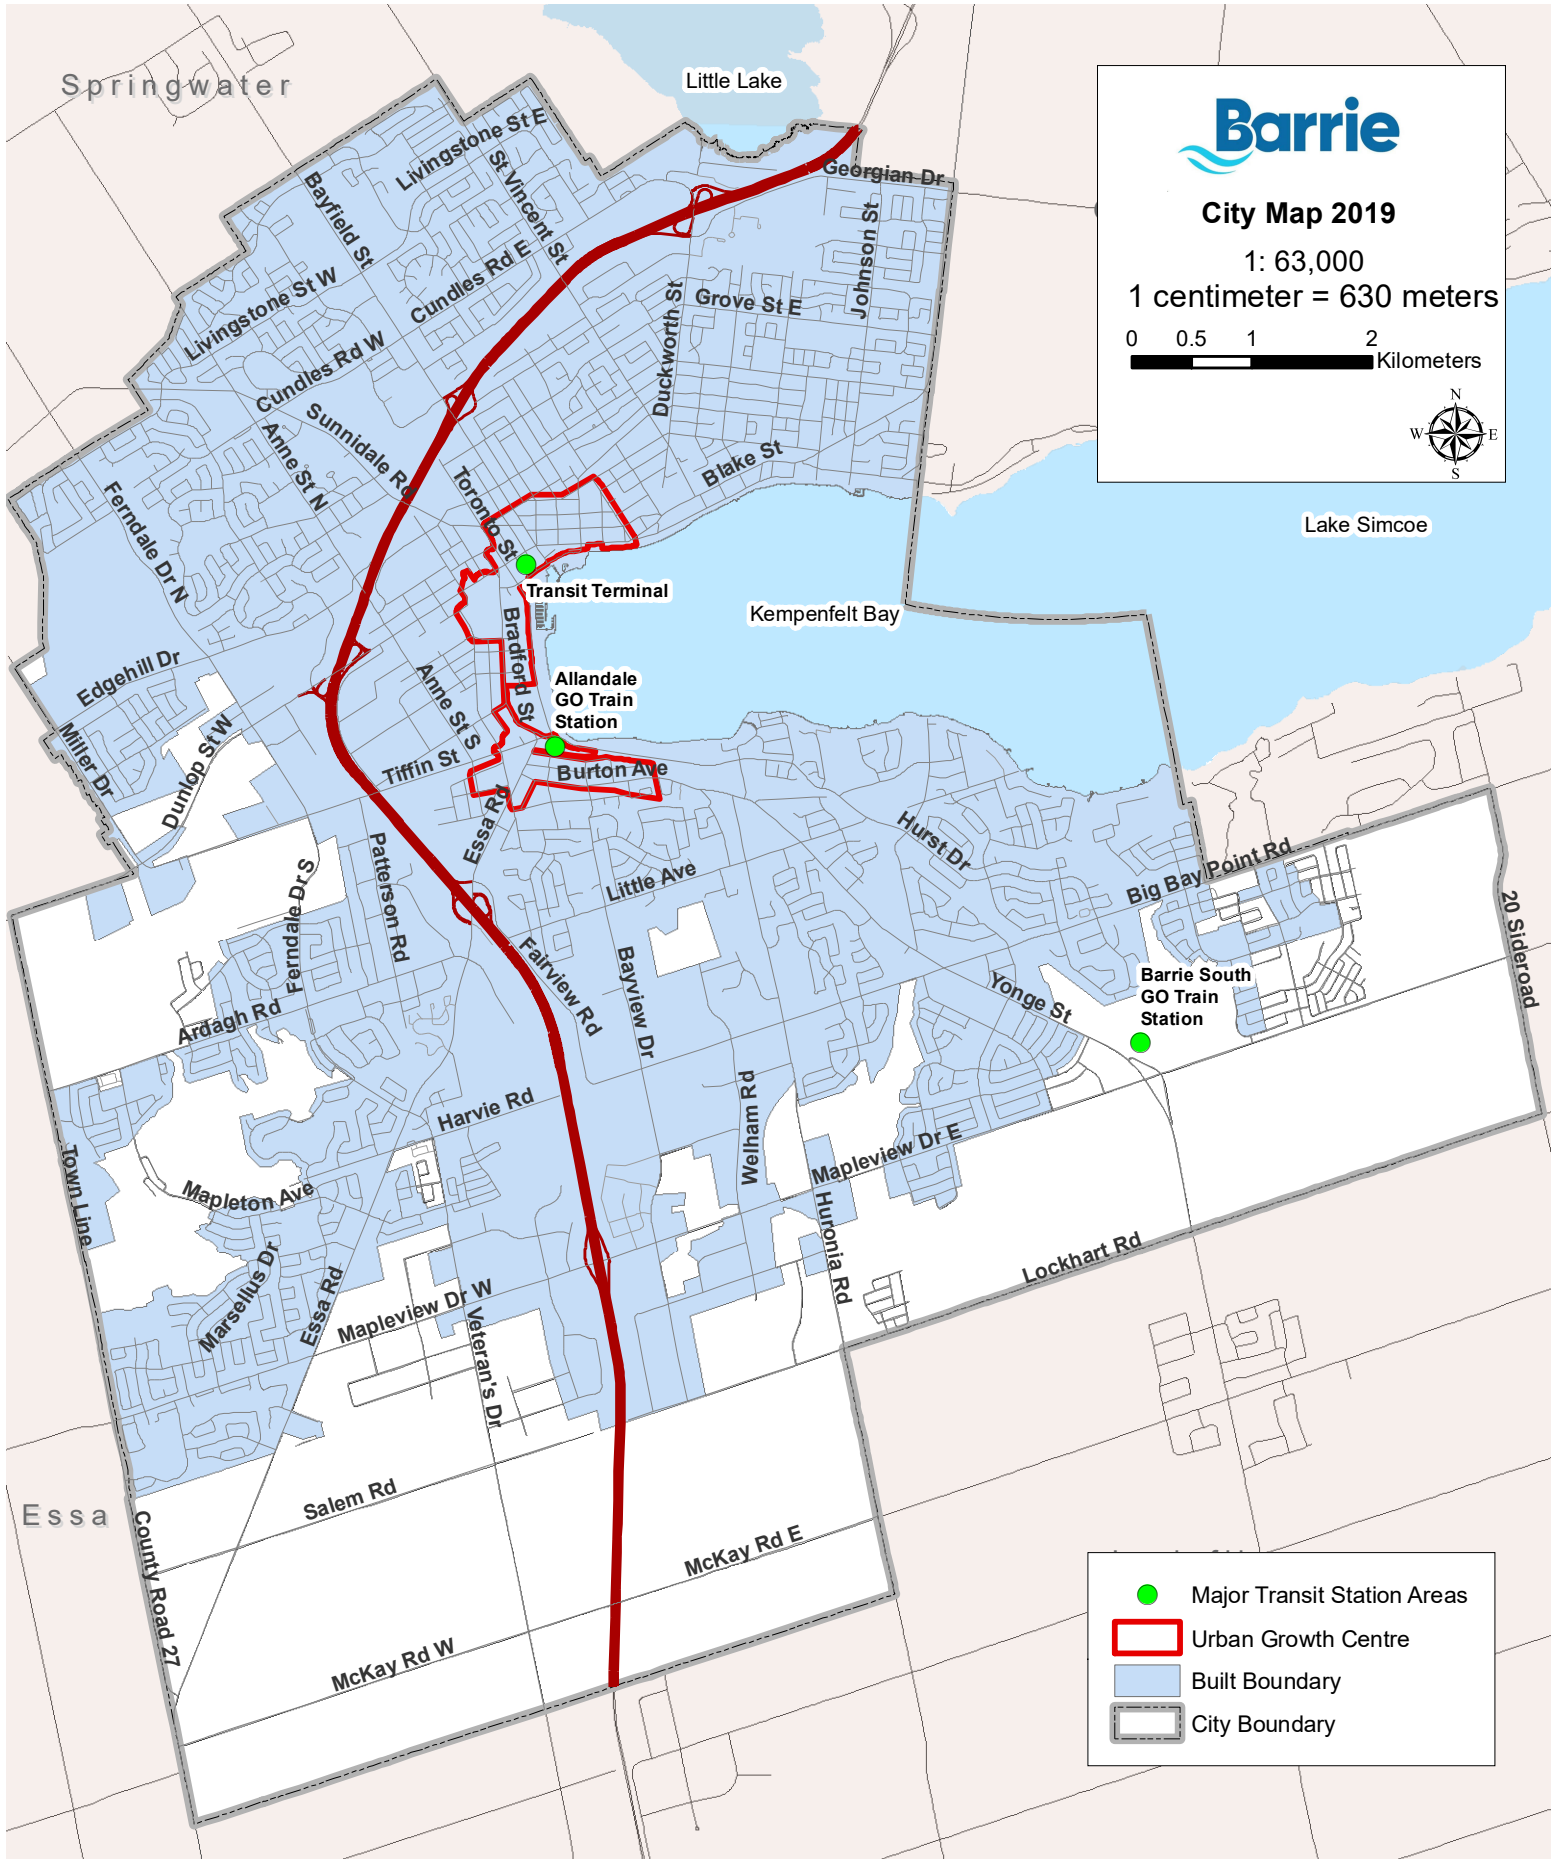

Schedule "A" - Community Improvement Project Area Boundary

Barrie

City Map 2019

1: 63,000

1 centimeter = 630 meters

0 0.5 1 2 Kilometers

- Major Transit Station Areas
- Urban Growth Centre
- Built Boundary
- City Boundary