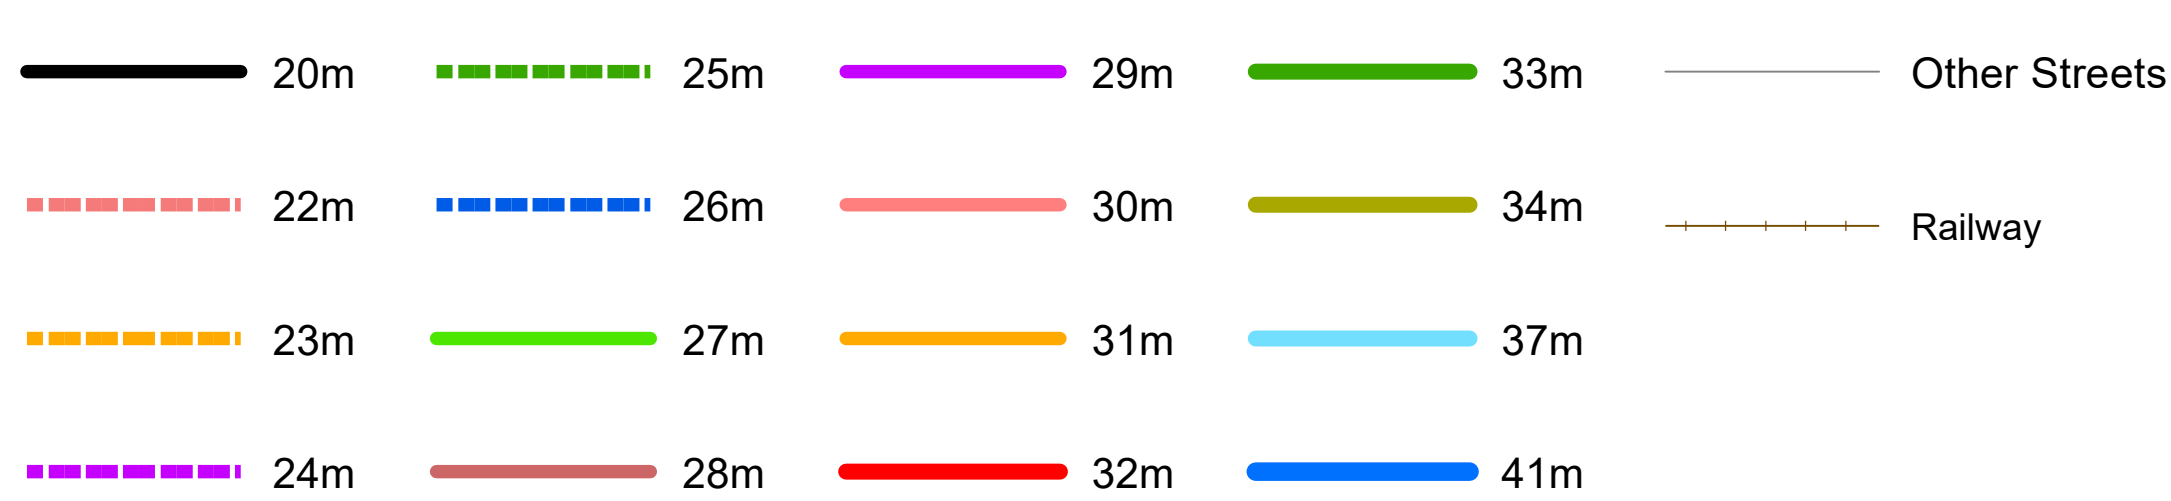

OFFICIAL PLAN
Schedule E
Road Widening Plan
Office Consolidation
January 2018

Road Right of Way Width