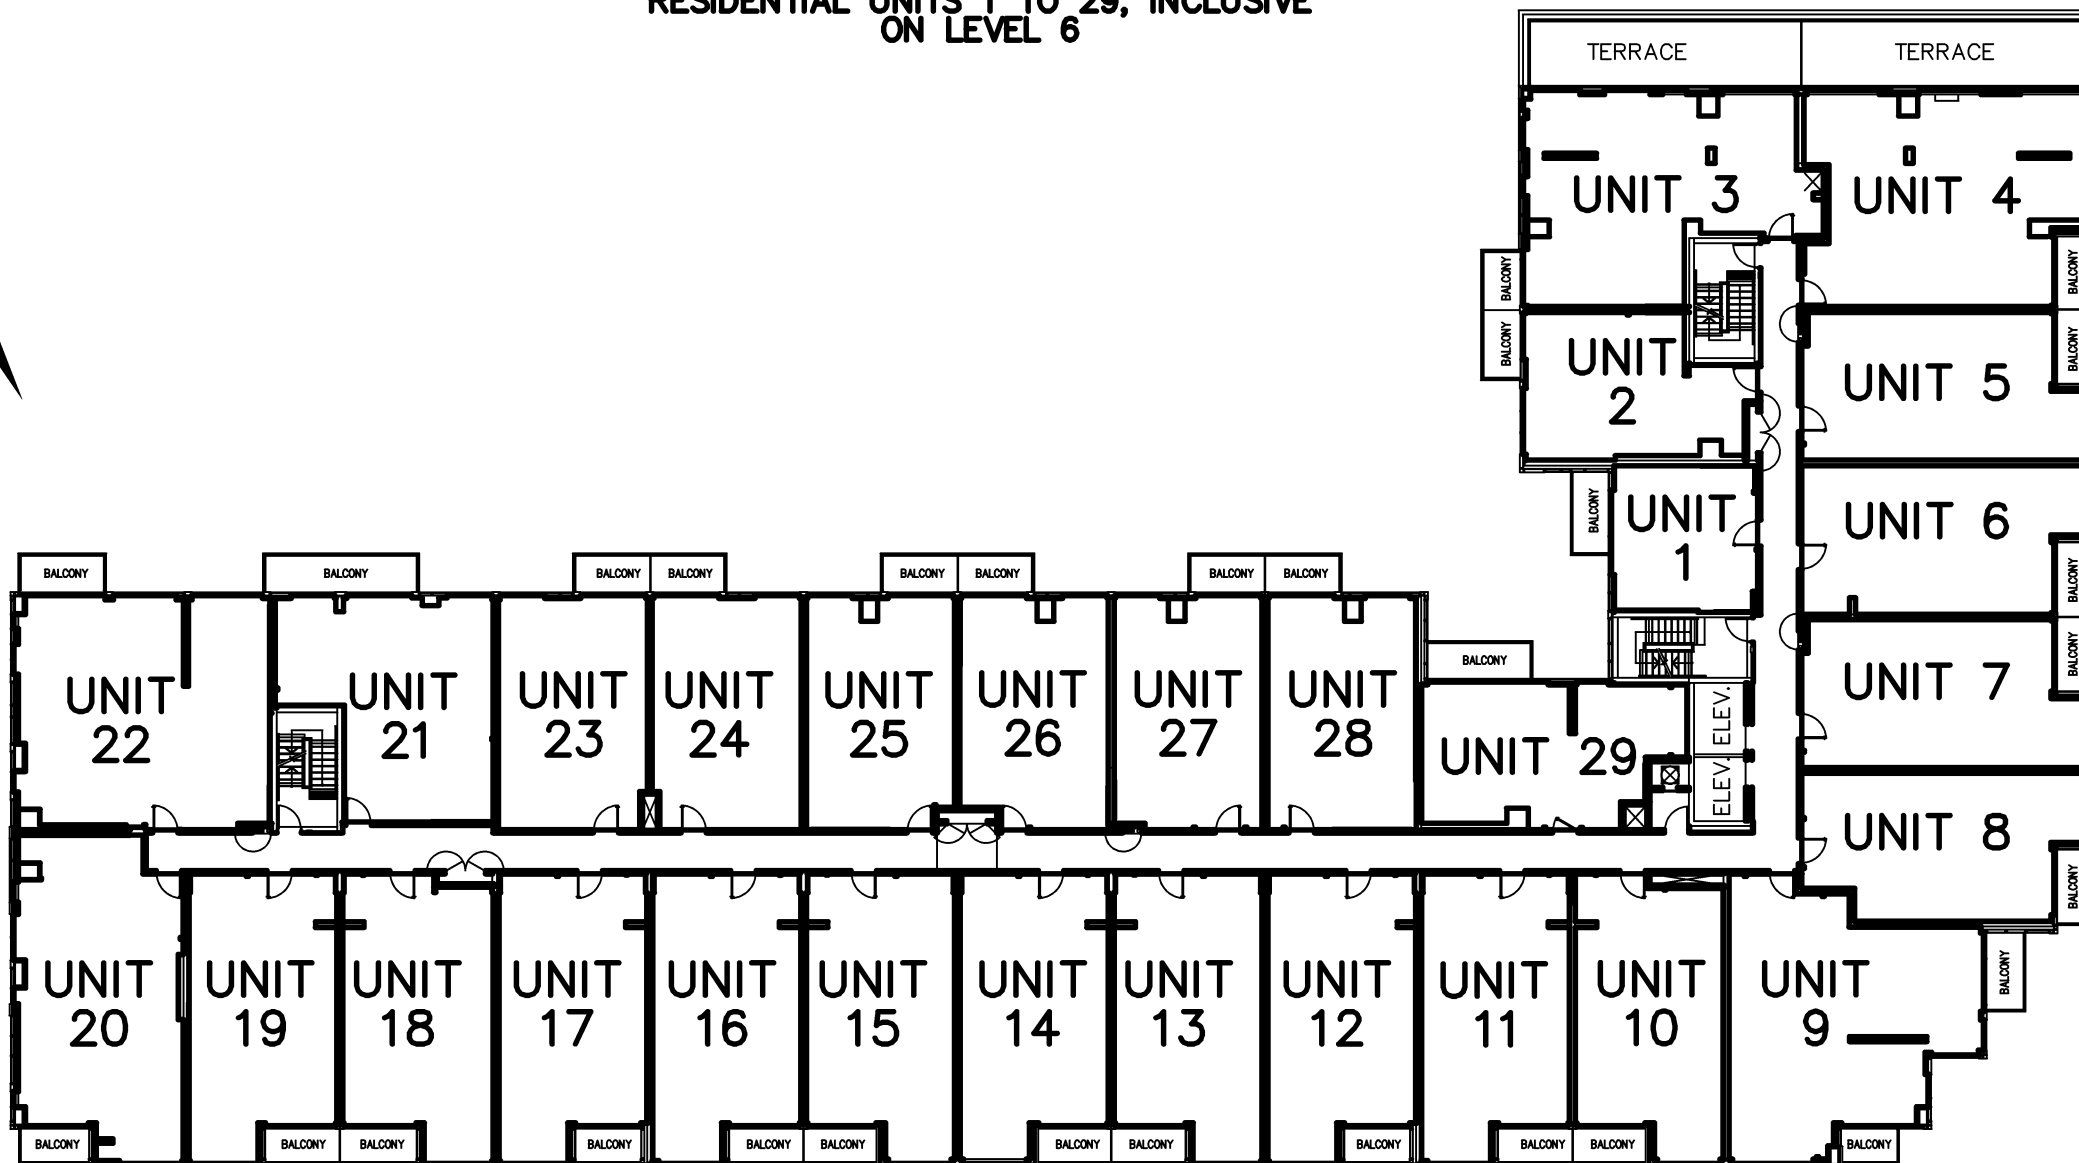

QUEENSGATE (BARRIE) INC.
**RESIDENTIAL UNITS 1 TO 29, INCLUSIVE
ON LEVEL 6**

	J.D. BARNES		SURVEYING MAPPING GIS
	LIMITED		
	LAND INFORMATION SPECIALISTS		
	411 RICHMOND ST. EAST, SUITE 107, TORONTO, ON M5A 3S5 T: (416) 368-3737 F: (416) 368-5308 www.jdbarnes.com		

GRR	DRAWN
SEL	CHECKED
08/19/19	DATED
19-11-774-00	Ref. No.

G:\19-11-774\00\Drawing\19-11-774-00-Sales.dgn PLOTTED 8/19/2019