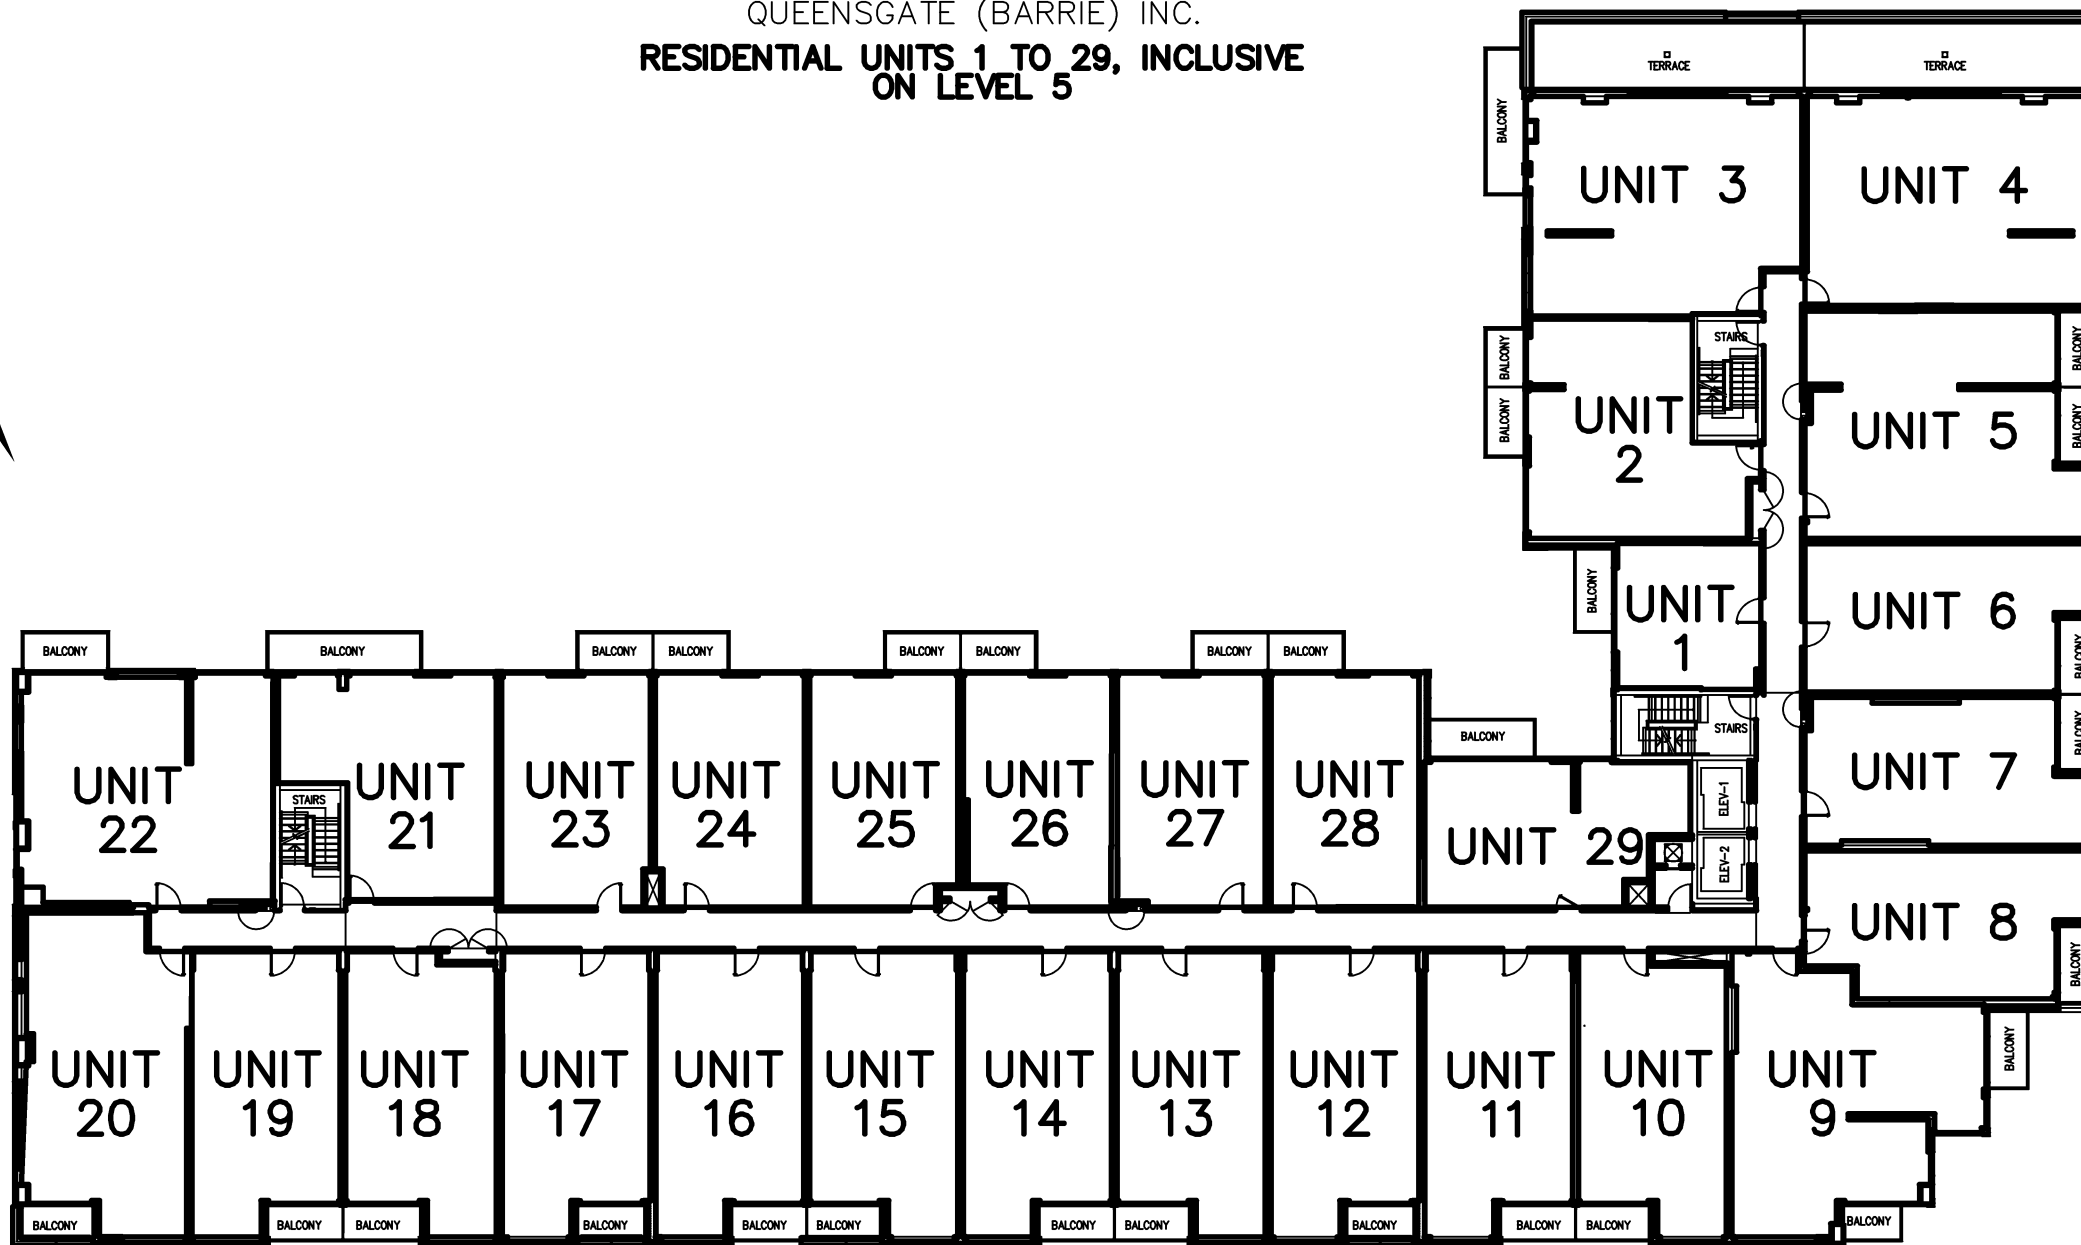

GRR	DRAWN
SEL	CHECKED
08/19/19	DATED:
19-11-774-00	Ref. No.

G:\19-11-774\00\Drawing\19-11-774-00-Sales.dgn PLOTTED 8/19/2019

QUEENSGATE (BARRIE) INC.
**RESIDENTIAL UNITS 1 TO 29, INCLUSIVE
 ON LEVEL 5**