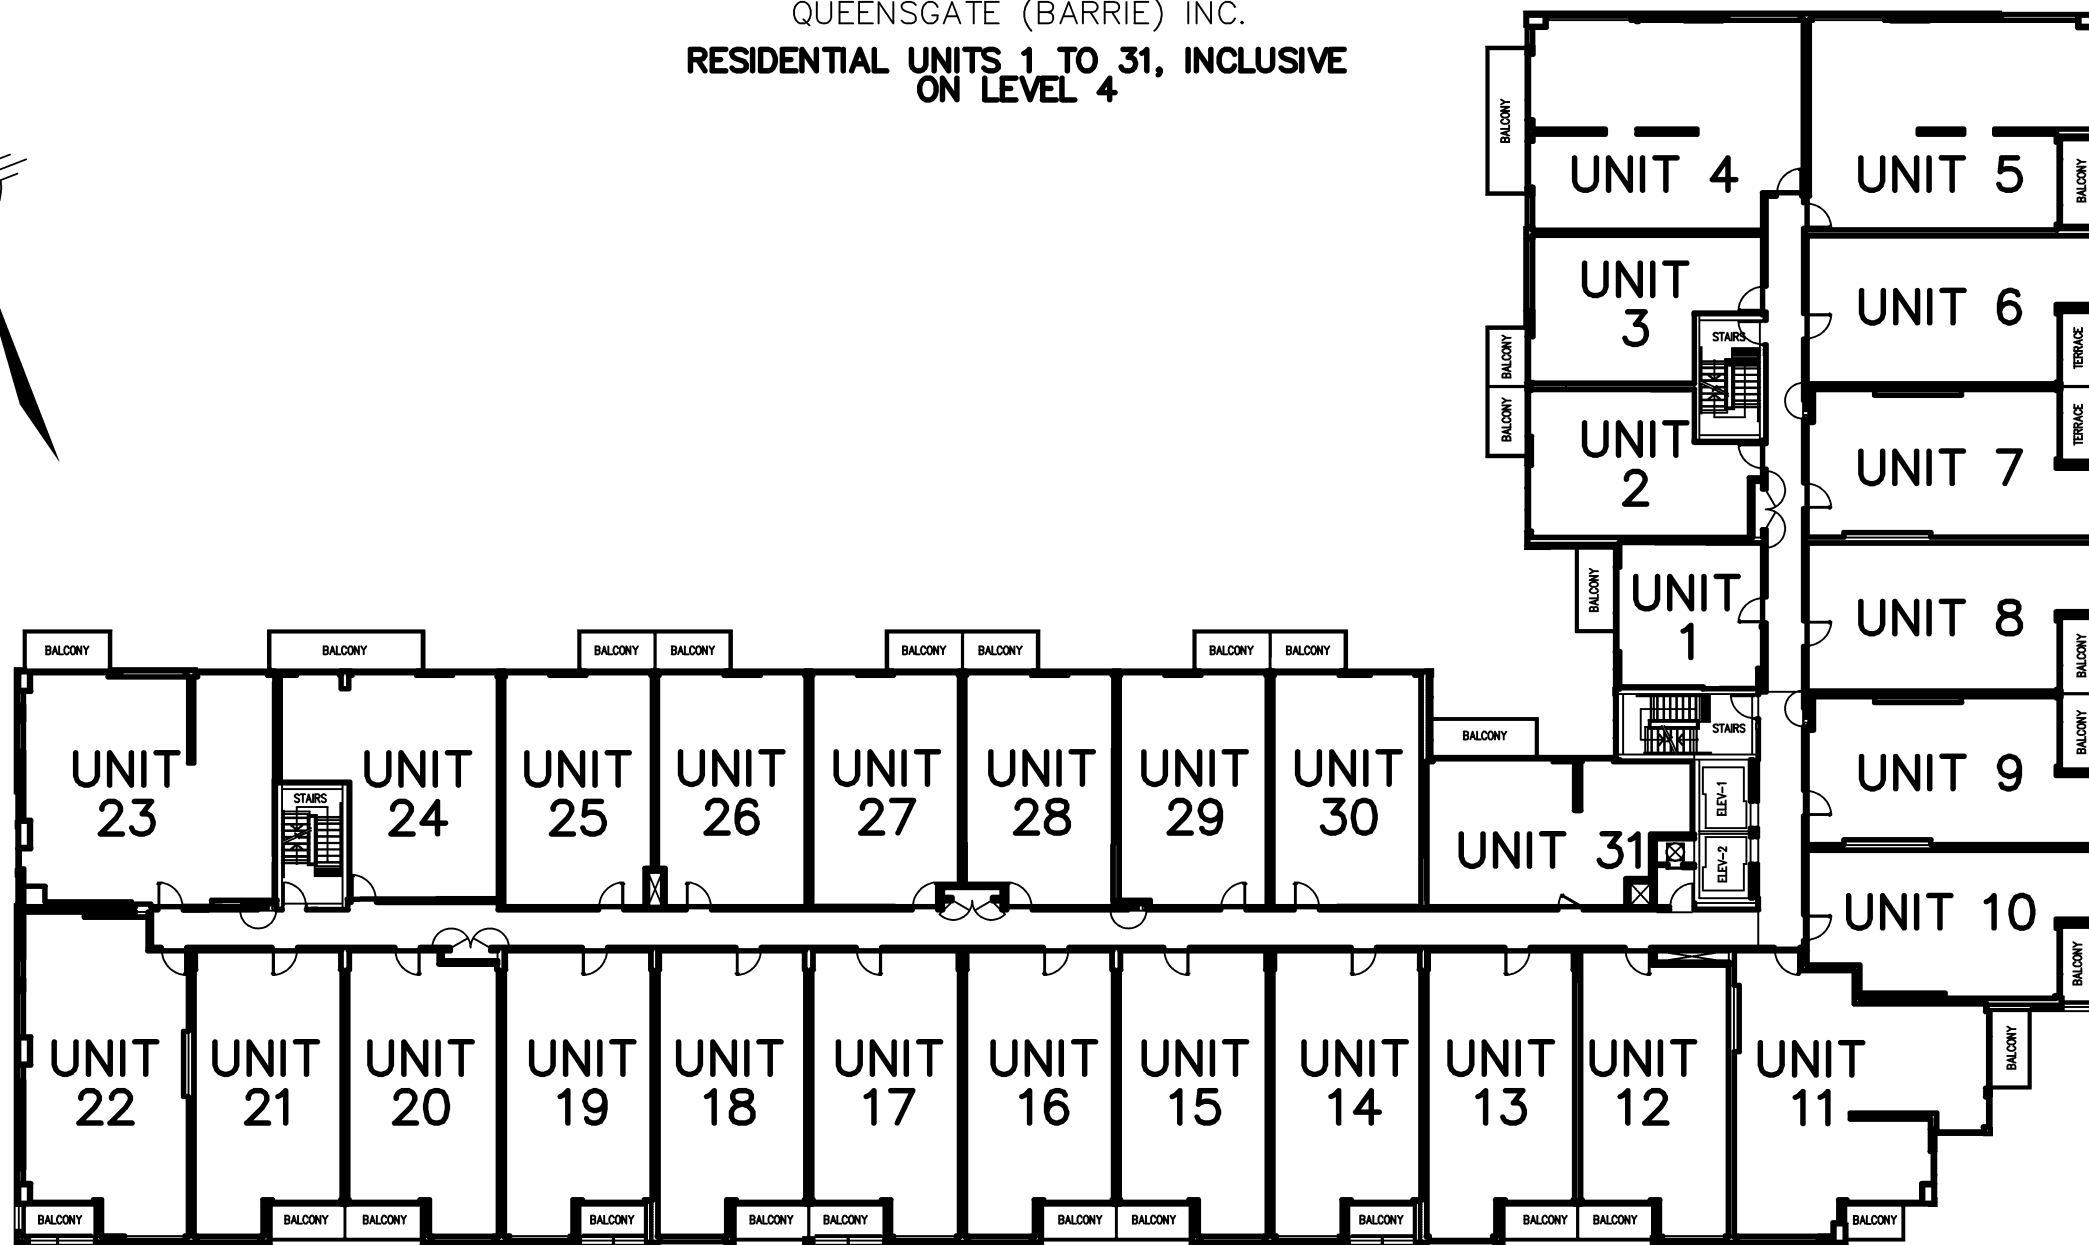

QUEENSGATE (BARRIE) INC.
**RESIDENTIAL UNITS 1 TO 31, INCLUSIVE
ON LEVEL 4**

	J.D. BARNES		SURVEYING
	LIMITED		MAPPING
	LAND INFORMATION SPECIALISTS		GIS
	411 RICHMOND ST. EAST, SUITE 107, TORONTO, ON M5A 3S5 T: (416) 368-3737 F: (416) 368-5308 www.jdbarnes.com		

GRR	DRAWN
SEL	CHECKED
08/19/19	DATED:
19-11-774-00	Ref. No.

G:\19-11-774\00\Drawing\19-11-774-00-Sales.dgn PLOTTED 8/19/2019