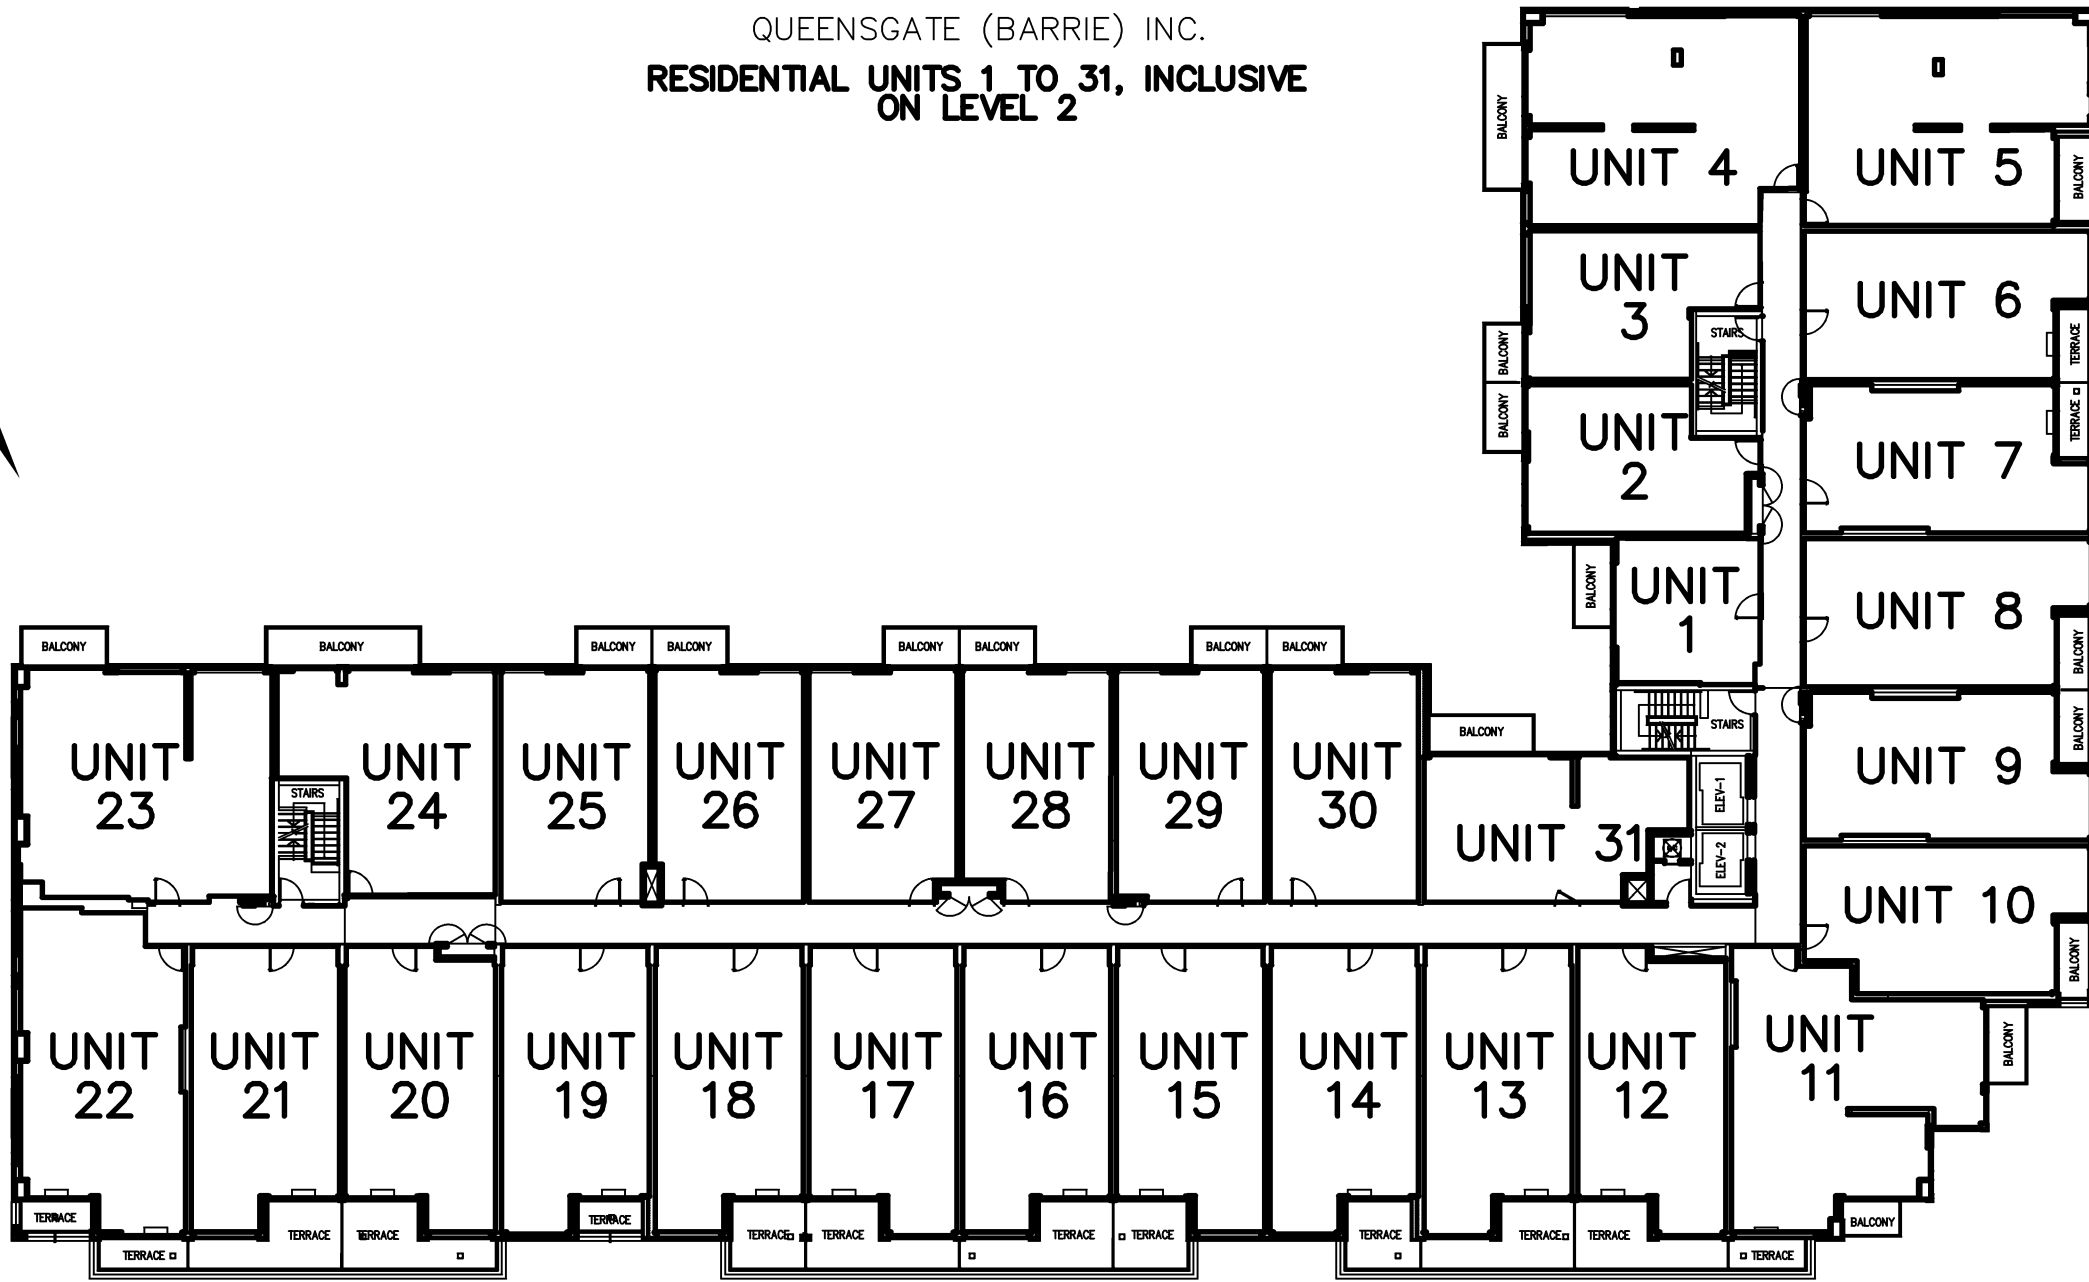

QUEENSGATE (BARRIE) INC.
**RESIDENTIAL UNITS 1 TO 31, INCLUSIVE
ON LEVEL 2**

	J.D. BARNES		SURVEYING
	LIMITED		MAPPING
	LAND INFORMATION SPECIALISTS		GIS
	411 RICHMOND ST. EAST, SUITE 107, TORONTO, ON M5A 3S5 T: (416) 368-3737 F: (416) 368-5308 www.jdbarnes.com		
GRR	DRAWN		
SEL	CHECKED		
		DATED:	08/19/19
		Ref. No.	19-11-774-00

G:\19-11-774\00\Drawing\19-11-774-00-Sales.dgn PLOTTED 8/19/2019