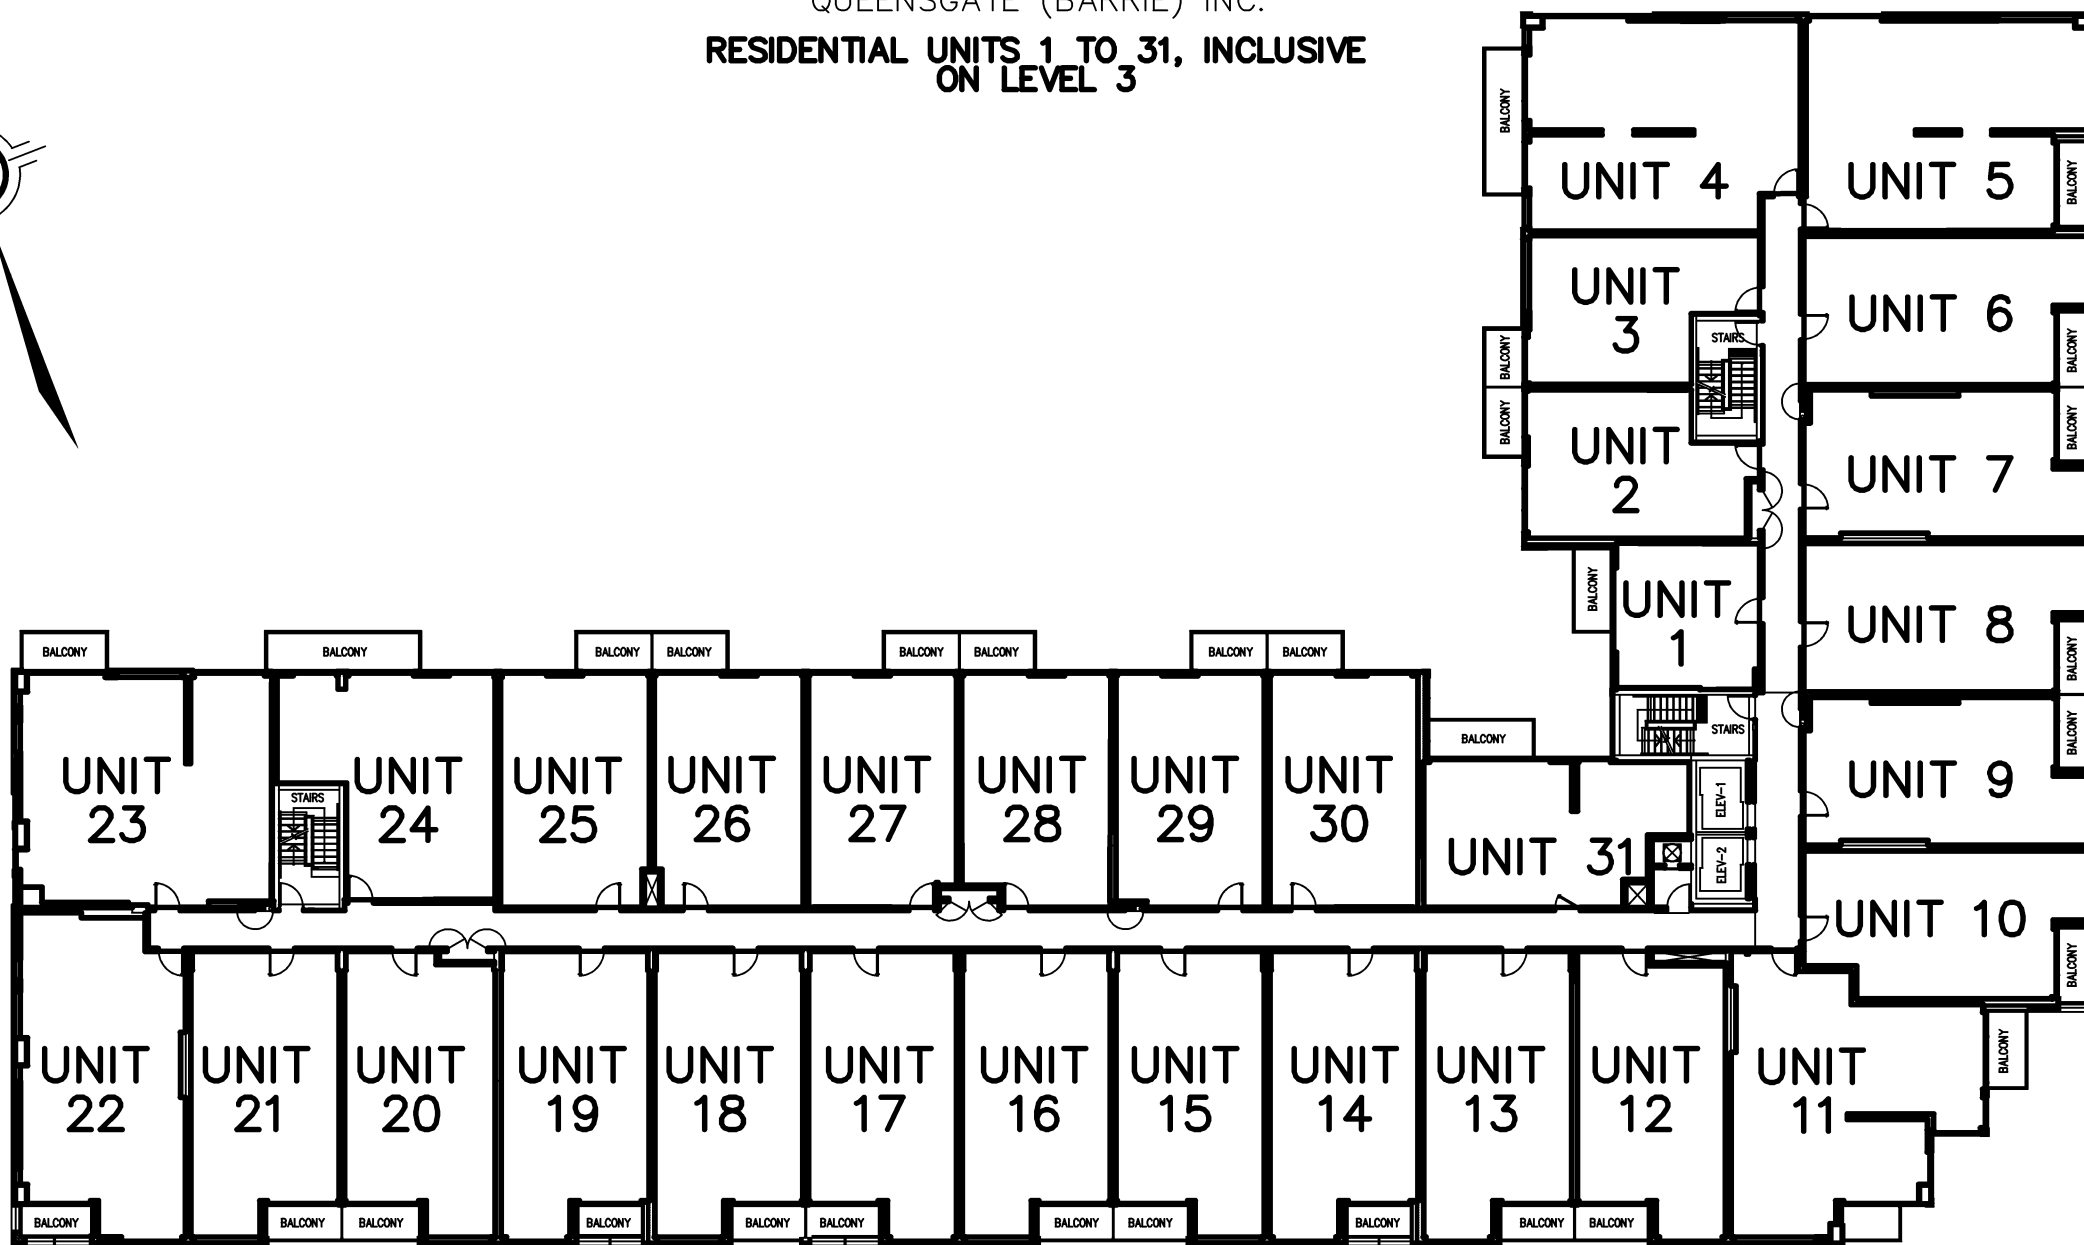

QUEENSGATE (BARRIE) INC.
RESIDENTIAL UNITS 1 TO 31, INCLUSIVE
ON LEVEL 3

J.D. BARNES LIMITED LAND INFORMATION SPECIALISTS 411 RICHMOND ST. EAST, SUITE 107, TORONTO, ON M5A 3S5 T: (416) 368-3737 F: (416) 368-5308 www.jdbarnes.com	GRR	DRAWN
	SEL	CHECKED
	DATED: 08/19/19	
	Ref. No. 19-11-774-00