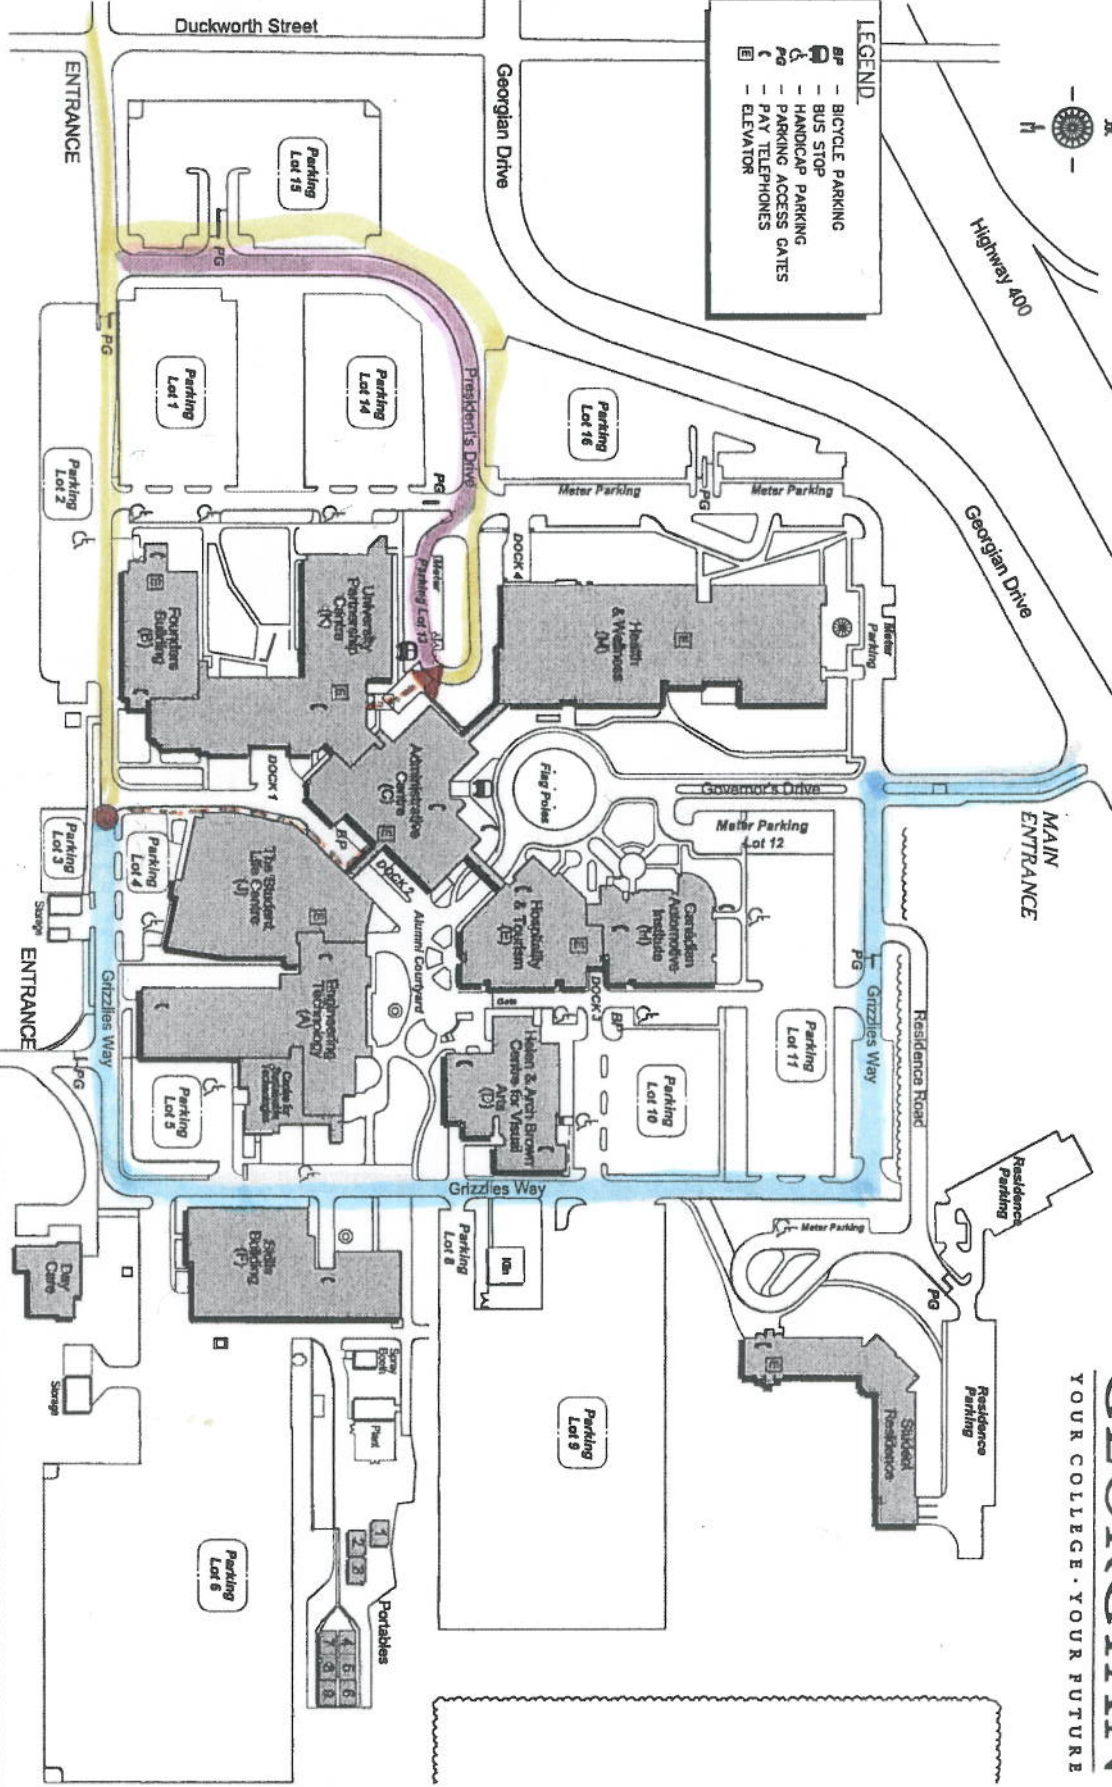

Bus Route/Georgian Theatre.

GEORGIAN

YOUR COLLEGE · YOUR FUTURE

LEGEND

- BP - BICYCLE PARKING
- BS - BUS STOP
- HP - HANDICAP PARKING
- PG - PARKING ACCESS GATES
- PT - PAY TELEPHONES
- E - ELEVATOR

Bus Entry Route

Drop off/Pick up Location

Sidewalk to Georgian Theatre

Bus Exit Route

Special Need Drop off/Pick up Route.