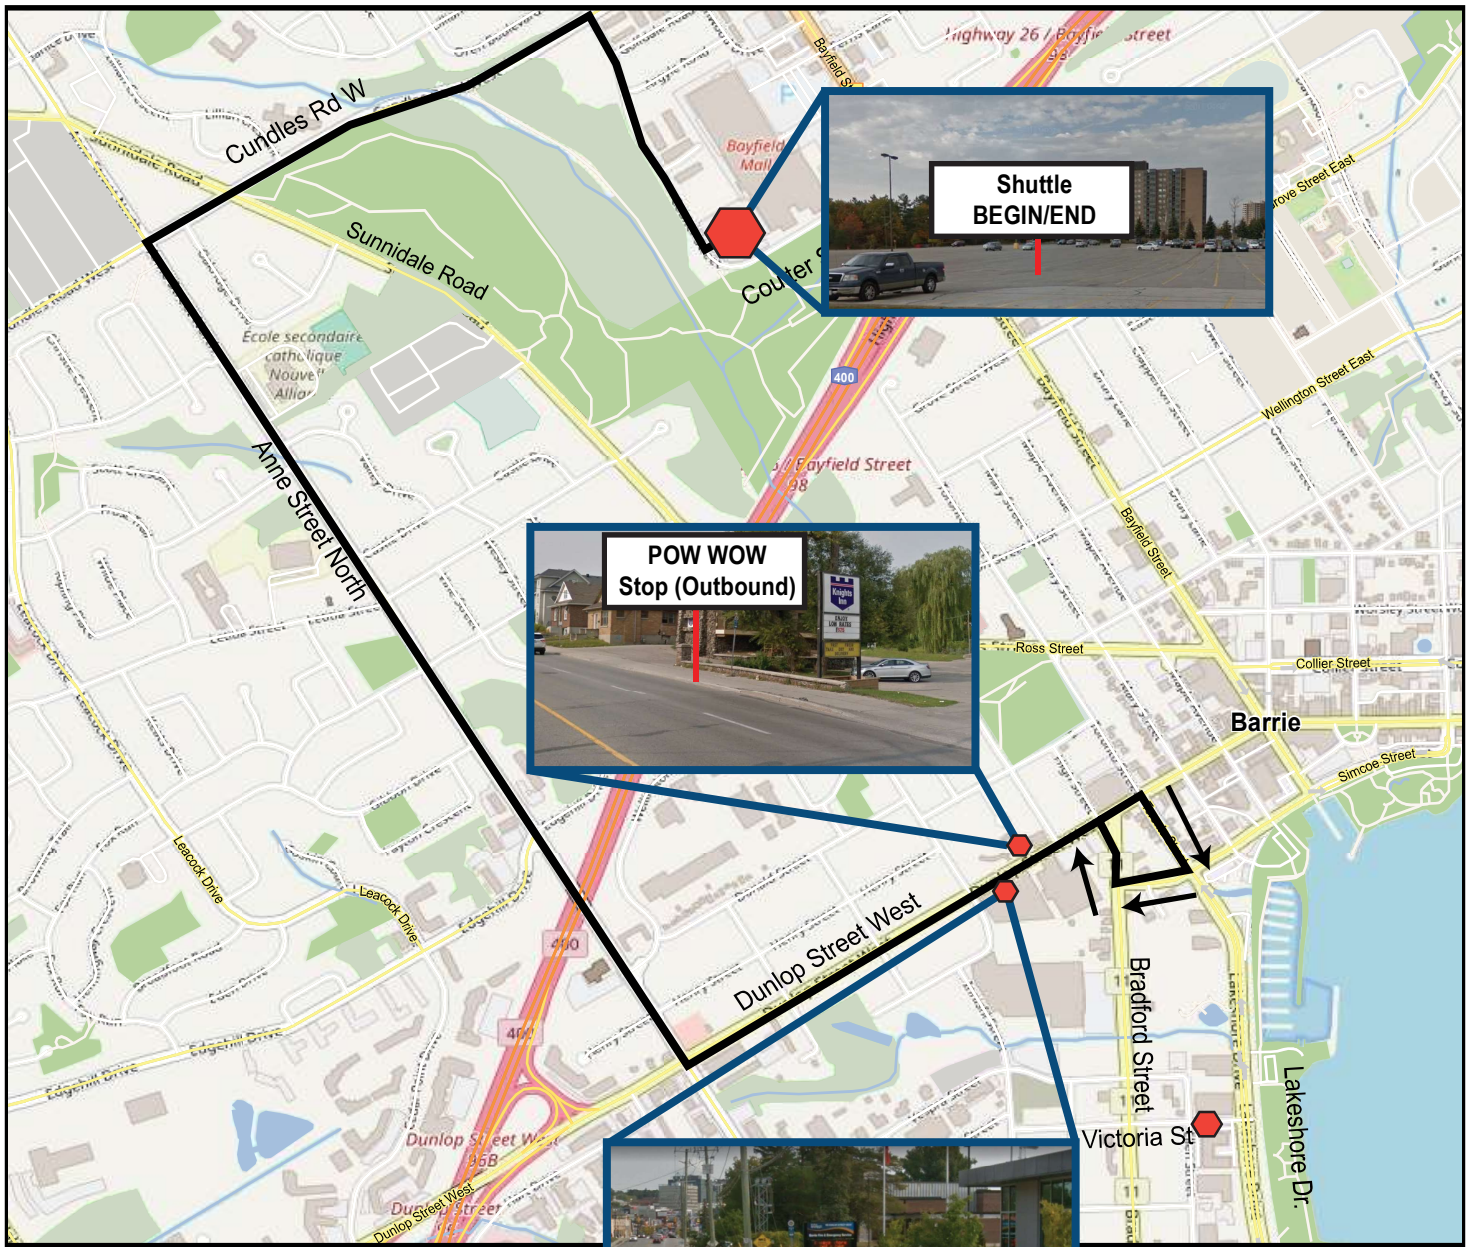

POW WOW SHUTTLE SERVICE

SUNDAY JUNE 3RD, 2018

Ride the Shuttle from Bayfield Mall to The Pow Wow FREE!

SUNDAY SHUTTLE SCHEDULE

FROM	DEPARTS	9:00 AM	9:30 AM	10:00 AM	10:30 AM	11:00 AM	11:30 AM	12:00 PM	12:30 PM	1:00 PM	1:30 PM	2:00 PM	2:30 PM	3:00 PM	3:30 PM	4:00 PM	4:30 PM	5:00 PM	5:30 PM	
BAYFIELD MALL TO POW WOW	Bayfield Mall																			
POW WOW TO BAYFIELD MALL	DEPARTS POW WOW	9:15 AM	9:45 AM	10:15 AM	10:45 AM	11:15 AM	11:45 AM	12:15 PM	12:45 PM	1:15 PM	1:45 PM	2:15 PM	2:45 PM	3:15 PM	3:45 PM	4:15 PM	4:45 PM	5:15 PM	5:45 PM	