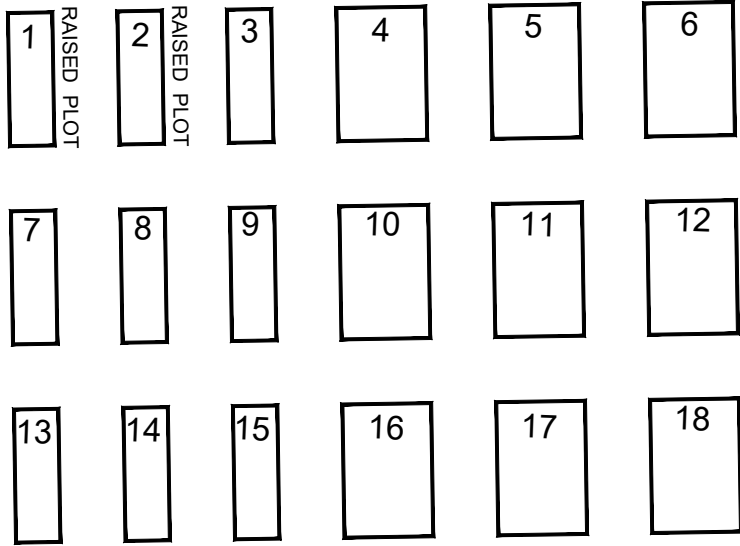

**SHEAR PARK
RENTAL GARDEN PLOTS
COMMUNITY GARDEN PROGRAM**

SOD

CONCRETE PAD

BALL
DIAMOND

TENNIS COURT/
WINTER OUTDOOR ICE
RINK

SOD

SOD

SINGLE RAISED PLOT: 4'x15'/1.2m x 4.5m
SINGLE FLAT PLOT: 5'x15'/ 1.5m X 4.5m
DOUBLE FLAT PLOT: 10'x15'/ 3m X 4.5m

MAINTAIN 2.2m OR 7' MOWER AISLES BETWEEN ALL PLOTS