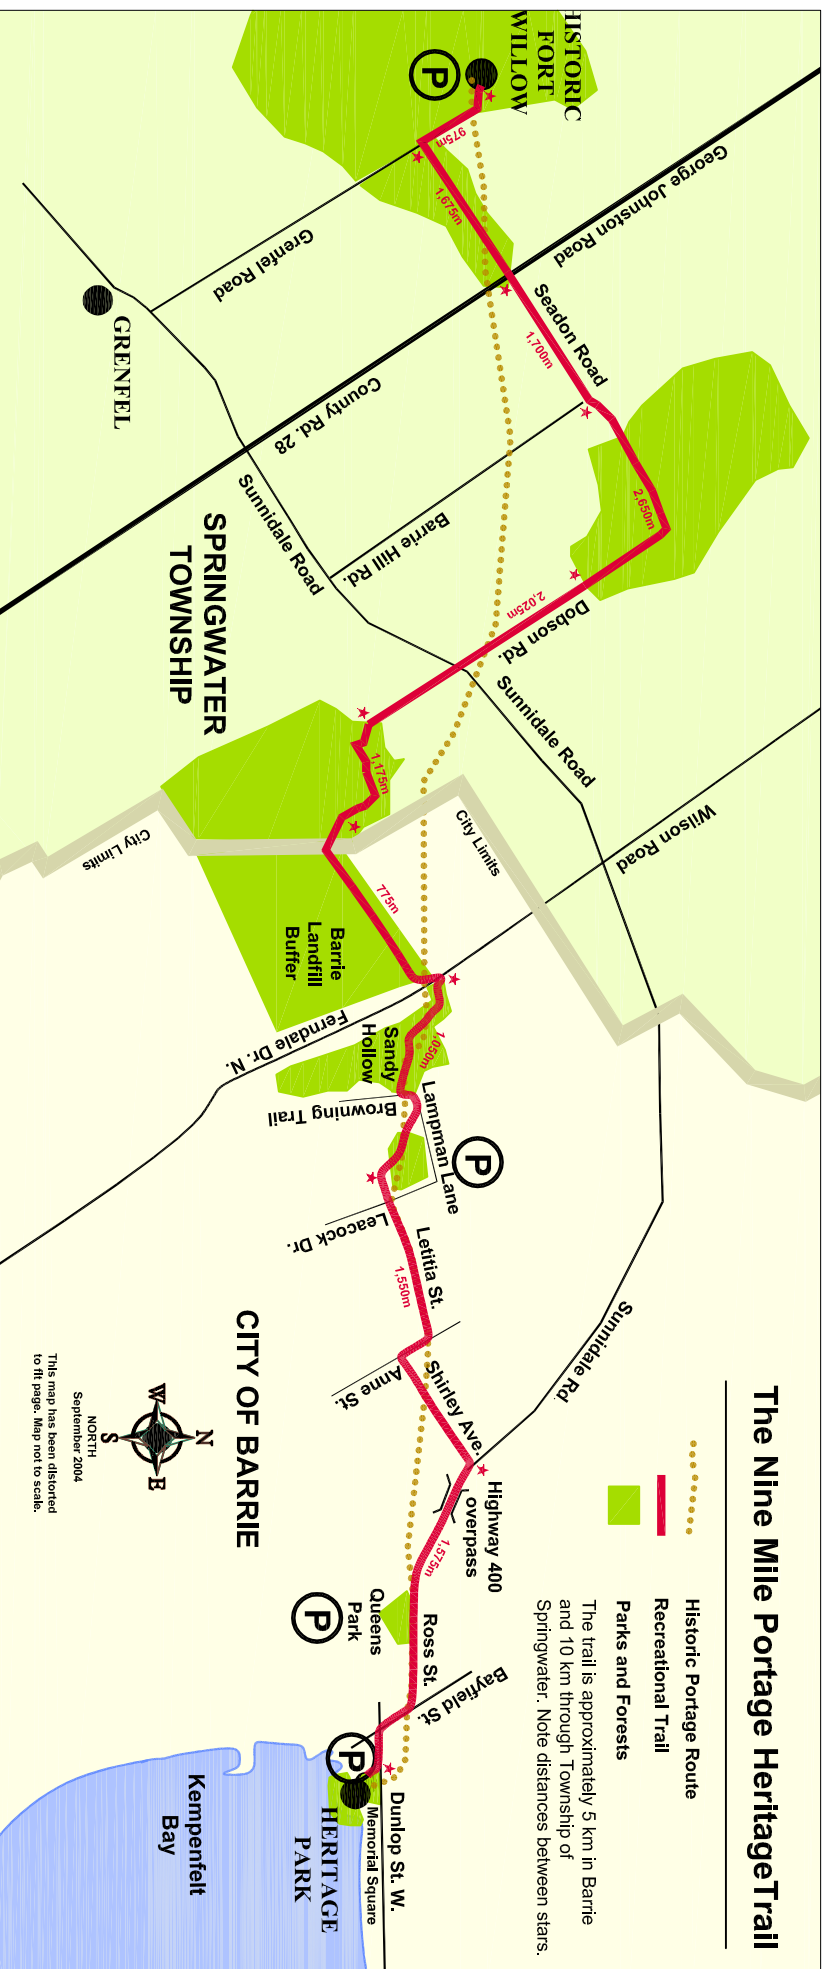

The Nine Mile Portage Heritage Trail

MAP

Trail Markers

This trail marker with the white centre indicates the location of the public recreation trail. Due to development and private property it is impossible to follow the actual historic Nine Mile Portage route, but the trail attempts to follow it as closely as possible.

This trail marker with the golden centre indicates that you are now on the actual historic Nine Mile Portage route, where the new recreational trail is able to overlap with the historic portage.