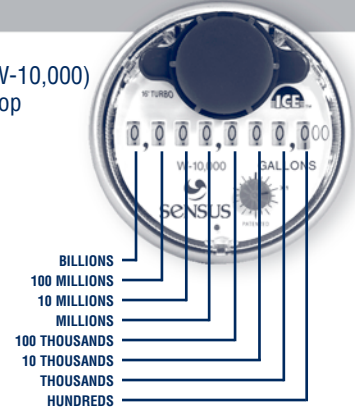

Visually Reading Sensus ICE Registers for Large Meters

As you can see on the photographs of the register faces, **ICE** register, whether for indicating gallons, cubic feet or cubic meters, have eight odometer wheels.

Shown below are the values the wheels represent on registers for the various types and sizes of meters listed. On larger meters the wheels will represent larger values.

Gallons Registers

Sensus
1.5" – 2" Turbo
(W120-160)
3" Turbo (W-350)
2" & 3" Compound
3" Prop

Sensus
4" Turbo (W-1000)
6" Turbo (W-2000)
8" Turbo (W-3500)
10" Turbo (W-5500)
4" & 6" Compound
4" – 24" Prop

Sensus
16" Turbo (W-10,000)
30" – 36" Prop

Cubic Feet Registers

Sensus
1.5" – 2" Turbo
(W120-160)
3" Turbo (W-350)
2" & 3" Compound
3" Prop

Sensus
4" Turbo (W-1000)
6" Turbo (W-2000)
8" Turbo (W-3500)
10" Turbo (W-5500)
4" & 6" Compound
4" – 24" Prop

Sensus
16" Turbo (W-10,000)
30" – 36" Prop

Cubic Meter Registers

Sensus
1.5" – 2" Turbo
(W120-160)
3" Turbo (W-350)
4" Turbo (W-1000)
6" Turbo (W-2000)
2" 3" 4" & 6"
Compound
3" – 4" Prop

Sensus
8" Turbo (W-3500)
10" Turbo (W-5500)
16" Turbo
(W-10,000)
6" – 36" Prop

P.O. Box 487 • 450 N. Gallatin Avenue • Uniontown, PA 15401
1-800-METER-IT (1-800-638-3748)

Fax: Direct to Factory
Local: 724-439-7729 • Toll Free: 1-800-888-2403

www.sensus.com (open "North America Water")

Email: h2oinfo@sensus.com