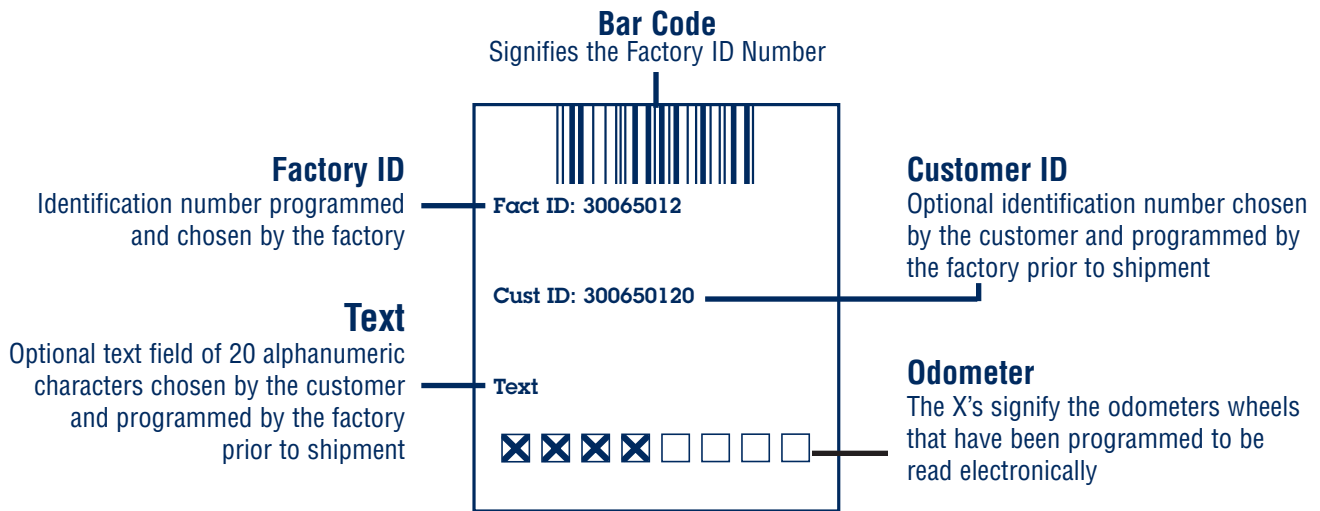

The Sensus ICE Label