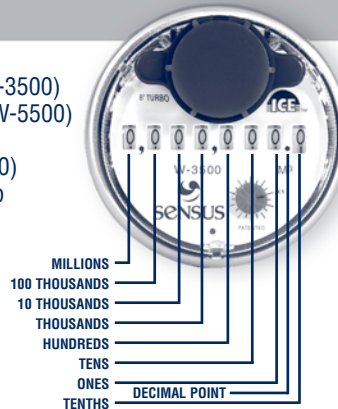

Sensus
8" Turbo (W-3500)
10" Turbo (W-5500)
16" Turbo
(W-10,000)
6" – 36" Prop