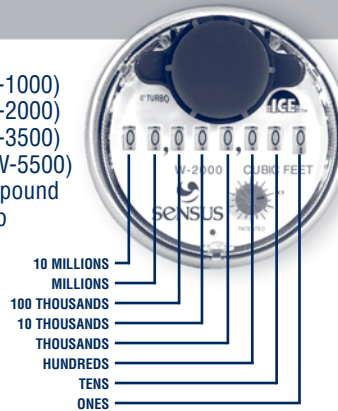

Sensus
4" Turbo (W-1000)
6" Turbo (W-2000)
8" Turbo (W-3500)
10" Turbo (W-5500)
4" & 6" Compound
4" – 24" Prop

Sensus
16" Turbo (W-10,000)
30" – 36" Prop