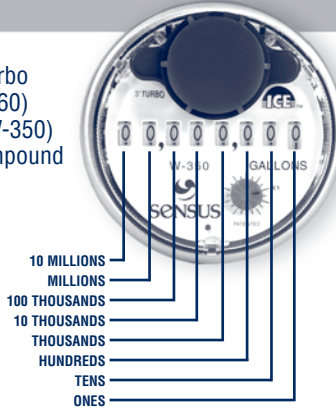

Combined Testing Pointer and Leak Detector

The register enclosed is an Intelligent Communications Encoder (ICE). ICE registers provide greater reliability, higher-resolution readings and other features that make them an advancement over any electronic communications registers previously available.

The Sensus ICE Label

Visually Reading Sensus ICE Registers for Large Meters

As you can see on the photographs of the register faces, **ICE** register, whether for indicating gallons, cubic feet or cubic meters, have eight odometer wheels.

Shown below are the values the wheels represent on registers for the various types and sizes of meters listed. On larger meters the wheels will represent larger values.

Gallons Registers

Sensus
1.5" – 2" Turbo
(W120-160)
3" Turbo (W-350)
2" & 3" Compound
3" Prop

Sensus
4" Turbo (W-1000)
6" Turbo (W-2000)
8" Turbo (W-3500)
10" Turbo (W-5500)
4" & 6" Compound
4" – 24" Prop

Sensus
16" Turbo (W-10,000)
30" – 36" Prop

Cubic Feet Registers

Sensus
1.5" – 2" Turbo
(W120-160)
3" Turbo (W-350)
2" & 3" Compound
3" Prop