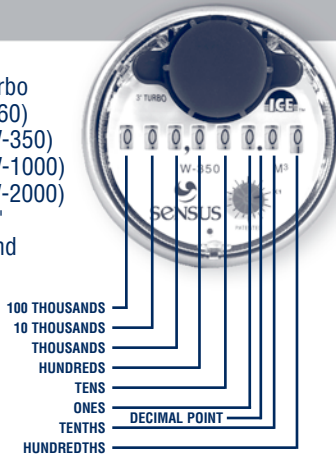

The Sensus ICE Label

Visually Reading Sensus ICE Registers for Large Meters

As you can see on the photographs of the register faces, **ICE** register, whether for indicating gallons, cubic feet or cubic meters, have eight odometer wheels.

Shown below are the values the wheels represent on registers for the various types and sizes of meters listed. On larger meters the wheels will represent larger values.

Gallons Registers

Sensus
1.5" – 2" Turbo
(W120-160)
3" Turbo (W-350)
2" & 3" Compound
3" Prop

Sensus
4" Turbo (W-1000)
6" Turbo (W-2000)
8" Turbo (W-3500)
10" Turbo (W-5500)
4" & 6" Compound
4" – 24" Prop

Sensus
16" Turbo (W-10,000)
30" – 36" Prop

Cubic Meter Registers

Sensus
1.5" – 2" Turbo
(W120-160)
3" Turbo (W-350)
4" Turbo (W-1000)
6" Turbo (W-2000)
2" 3" 4" & 6"
Compound
3" – 4" Prop