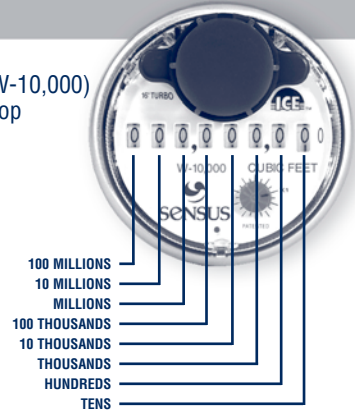

Visually Reading Sensus ICE Registers for Large Meters

As you can see on the photographs of the register faces, **ICE** register, whether for indicating gallons, cubic feet or cubic meters, have eight odometer wheels.

Shown below are the values the wheels represent on registers for the various types and sizes of meters listed. On larger meters the wheels will represent larger values.

Gallons Registers

Sensus
1.5" – 2" Turbo
(W120-160)
3" Turbo (W-350)
2" & 3" Compound
3" Prop

Sensus
4" Turbo (W-1000)
6" Turbo (W-2000)
8" Turbo (W-3500)
10" Turbo (W-5500)
4" & 6" Compound
4" – 24" Prop

Sensus
16" Turbo (W-10,000)
30" – 36" Prop

Cubic Feet Registers

Sensus
1.5" – 2" Turbo
(W120-160)
3" Turbo (W-350)
2" & 3" Compound
3" Prop

Sensus
4" Turbo (W-1000)
6" Turbo (W-2000)
8" Turbo (W-3500)
10" Turbo (W-5500)
4" & 6" Compound
4" – 24" Prop

Sensus
16" Turbo (W-10,000)
30" – 36" Prop

Cubic Meter Registers

Sensus
1.5" – 2" Turbo
(W120-160)
3" Turbo (W-350)
4" Turbo (W-1000)
6" Turbo (W-2000)
2" 3" 4" & 6"
Compound
3" – 4" Prop

Sensus
8" Turbo (W-3500)
10" Turbo (W-5500)
16" Turbo
(W-10,000)
6" – 36" Prop

P.O. Box 487 • 450 N. Gallatin Avenue • Uniontown, PA 15401
1-800-METER-IT (1-800-638-3748)

Fax: Direct to Factory
Local: 724-439-7729 • Toll Free: 1-800-888-2403

www.sensus.com (open "North America Water")

Email: h2oinfo@sensus.com