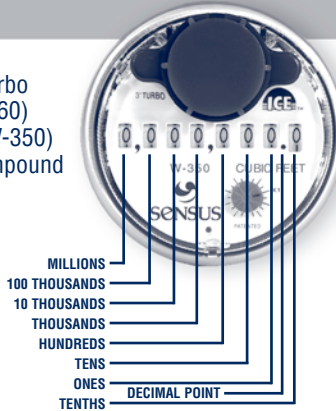

The Sensus ICE Label

Visually Reading Sensus ICE Registers for Large Meters

As you can see on the photographs of the register faces, **ICE** register, whether for indicating gallons, cubic feet or cubic meters, have eight odometer wheels.

Shown below are the values the wheels represent on registers for the various types and sizes of meters listed. On larger meters the wheels will represent larger values.

Gallons Registers

Sensus
1.5" – 2" Turbo
(W120-160)
3" Turbo (W-350)
2" & 3" Compound
3" Prop

Sensus
4" Turbo (W-1000)
6" Turbo (W-2000)
8" Turbo (W-3500)
10" Turbo (W-5500)
4" & 6" Compound
4" – 24" Prop

Sensus
16" Turbo (W-10,000)
30" – 36" Prop

Cubic Feet Registers

Sensus
1.5" – 2" Turbo
(W120-160)
3" Turbo (W-350)
2" & 3" Compound
3" Prop

Sensus
4" Turbo (W-1000)
6" Turbo (W-2000)
8" Turbo (W-3500)
10" Turbo (W-5500)
4" & 6" Compound
4" – 24" Prop

Sensus
16" Turbo (W-10,000)
30" – 36" Prop

Cubic Meter Registers

Sensus
1.5" – 2" Turbo
(W120-160)
3" Turbo (W-350)
4" Turbo (W-1000)
6" Turbo (W-2000)
2" 3" 4" & 6"
Compound
3" – 4" Prop