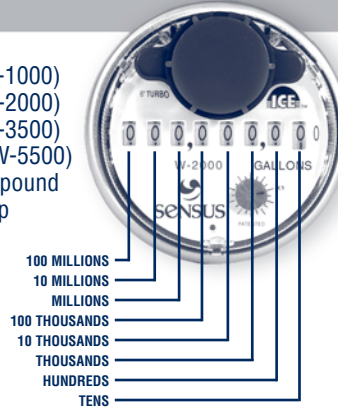

Sensus
4" Turbo (W-1000)
6" Turbo (W-2000)
8" Turbo (W-3500)
10" Turbo (W-5500)
4" & 6" Compound
4" – 24" Prop

Sensus
16" Turbo (W-10,000)
30" – 36" Prop