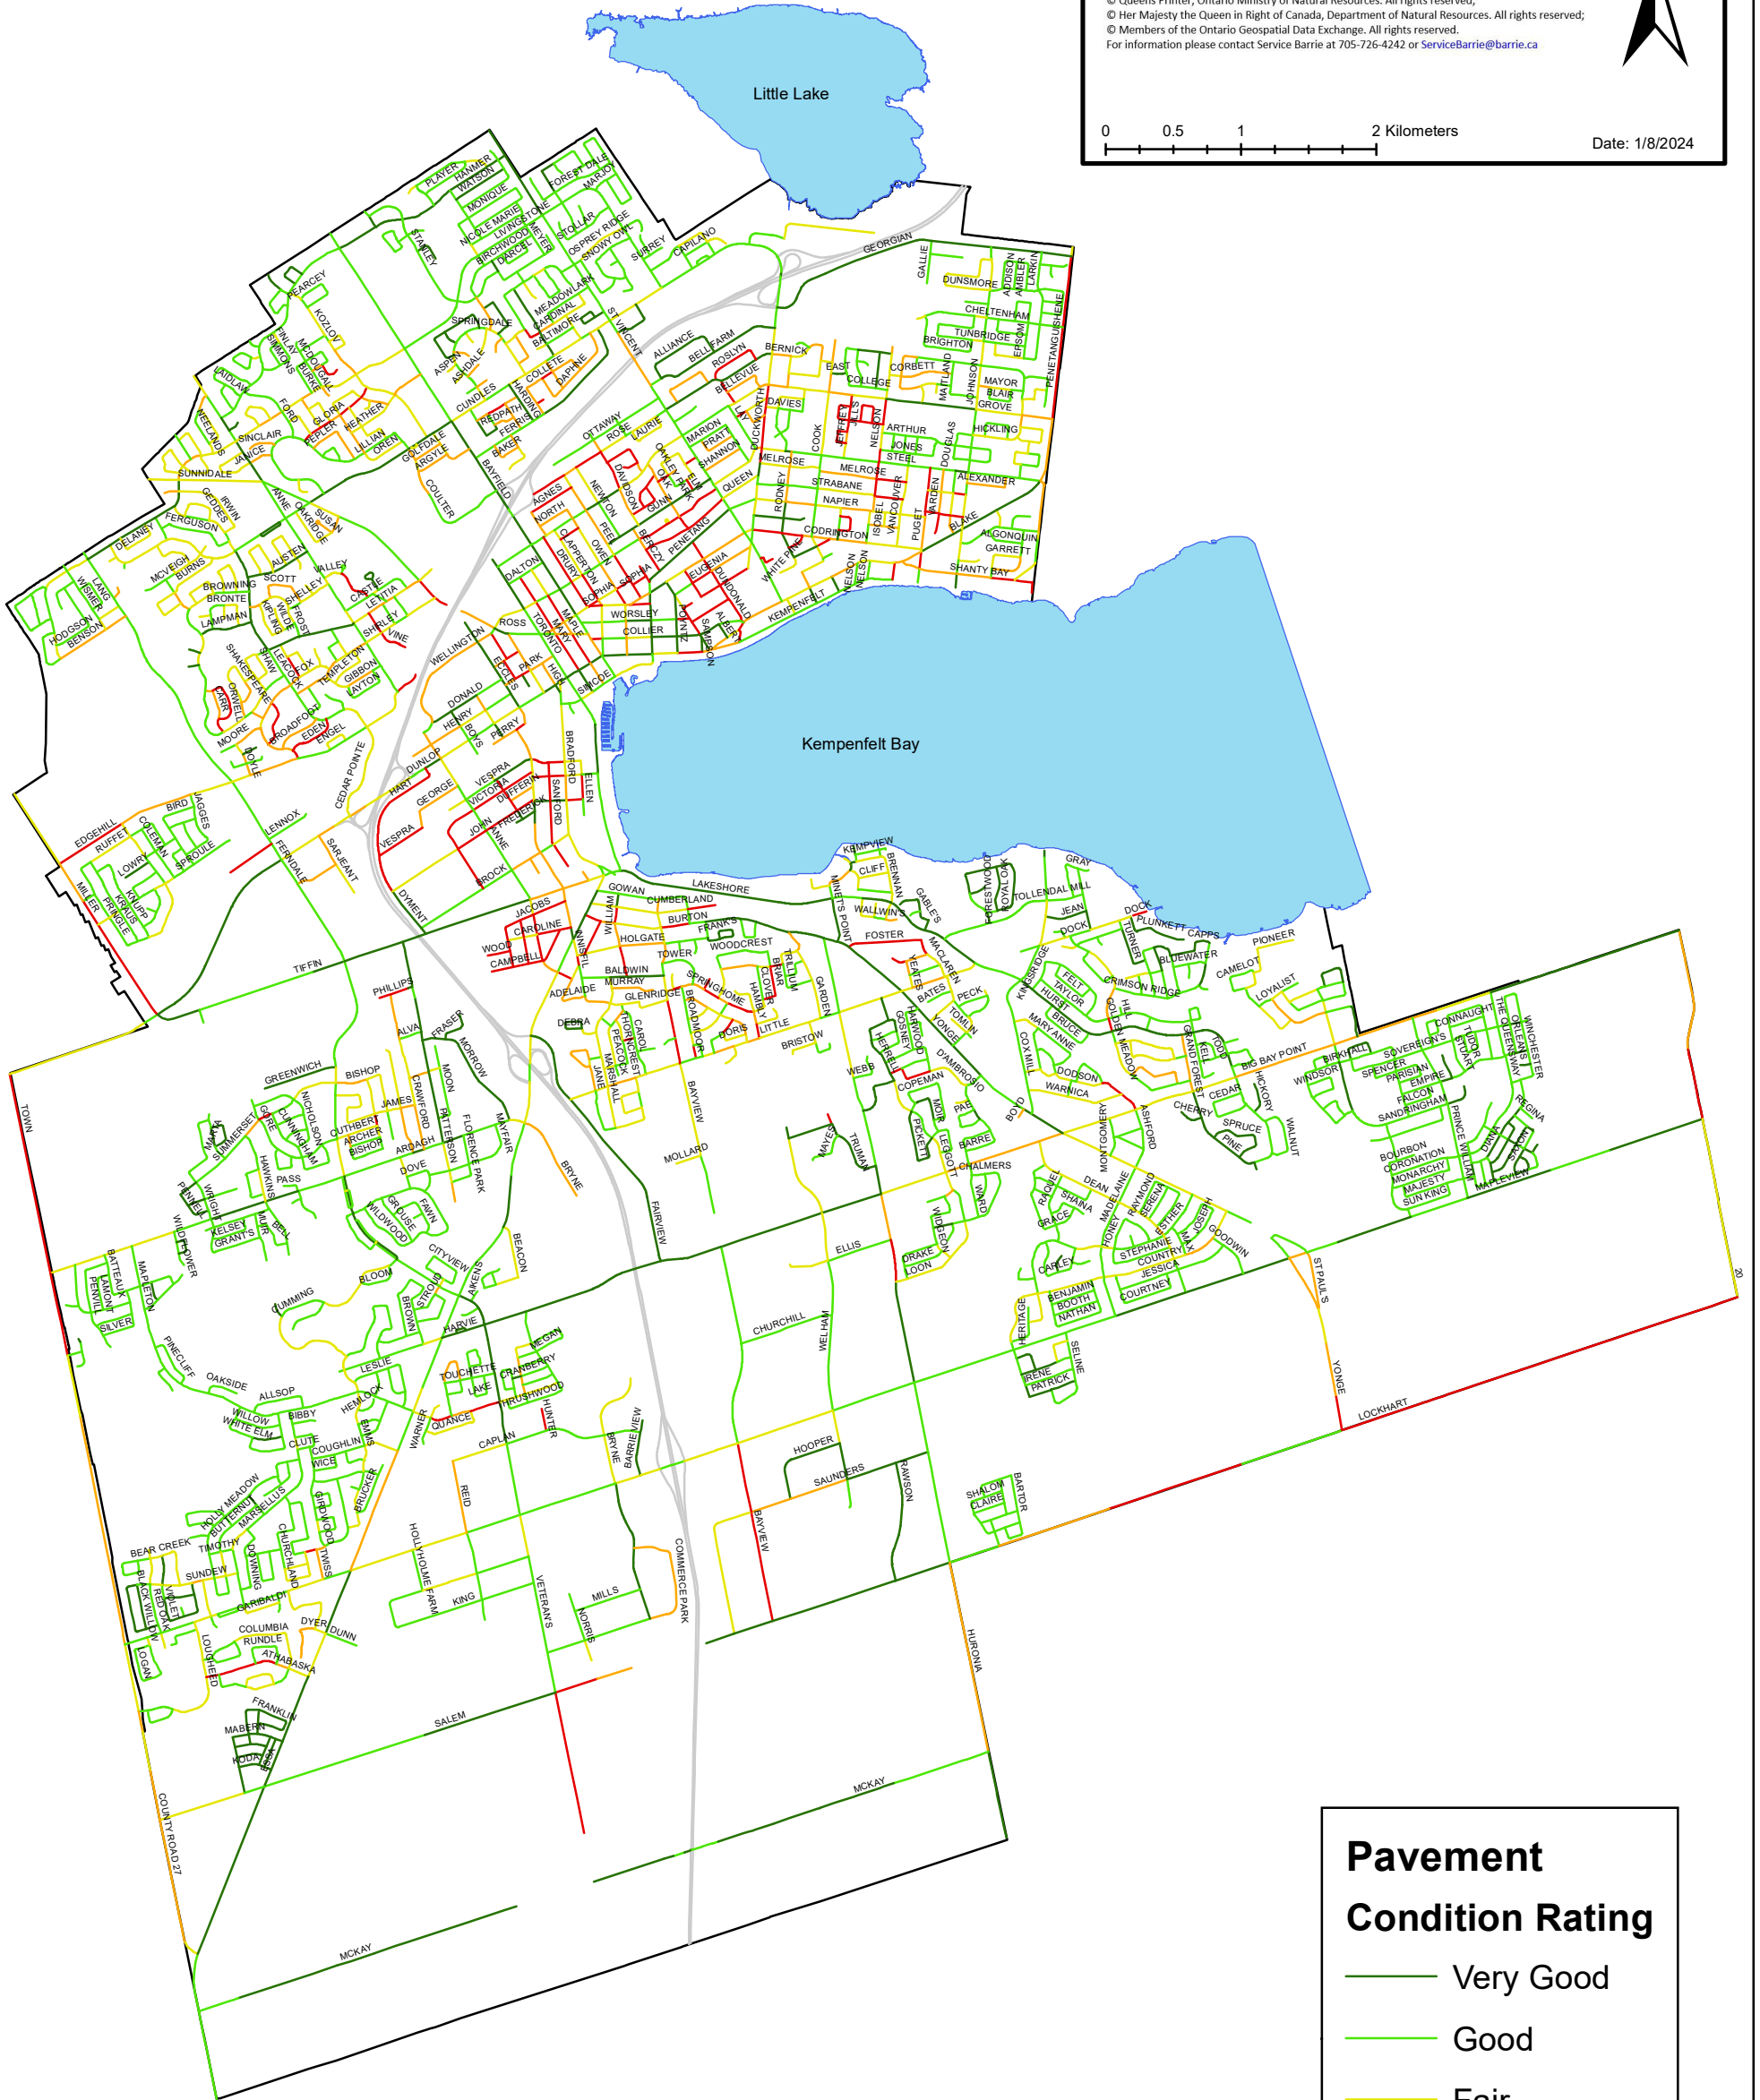

City of Barrie Pavement Condition Map 2024

The City of Barrie does not warrant the accuracy, completeness, content, or currency of the information provided.
This is not a legal Plan of Survey
Copyright ©City of Barrie 2020
Produced (in part) under license from:
© Queens Printer, Ontario Ministry of Natural Resources. All rights reserved;
© Her Majesty the Queen in Right of Canada, Department of Natural Resources. All rights reserved;
© Members of the Ontario Geospatial Data Exchange. All rights reserved.
For information please contact Service Barrie at 705-726-4242 or ServiceBarrie@barrie.ca

0 0.5 1 2 Kilometers

Date: 1/8/2024

Pavement Condition Rating

- Very Good
- Good
- Fair
- Poor
- Very Poor