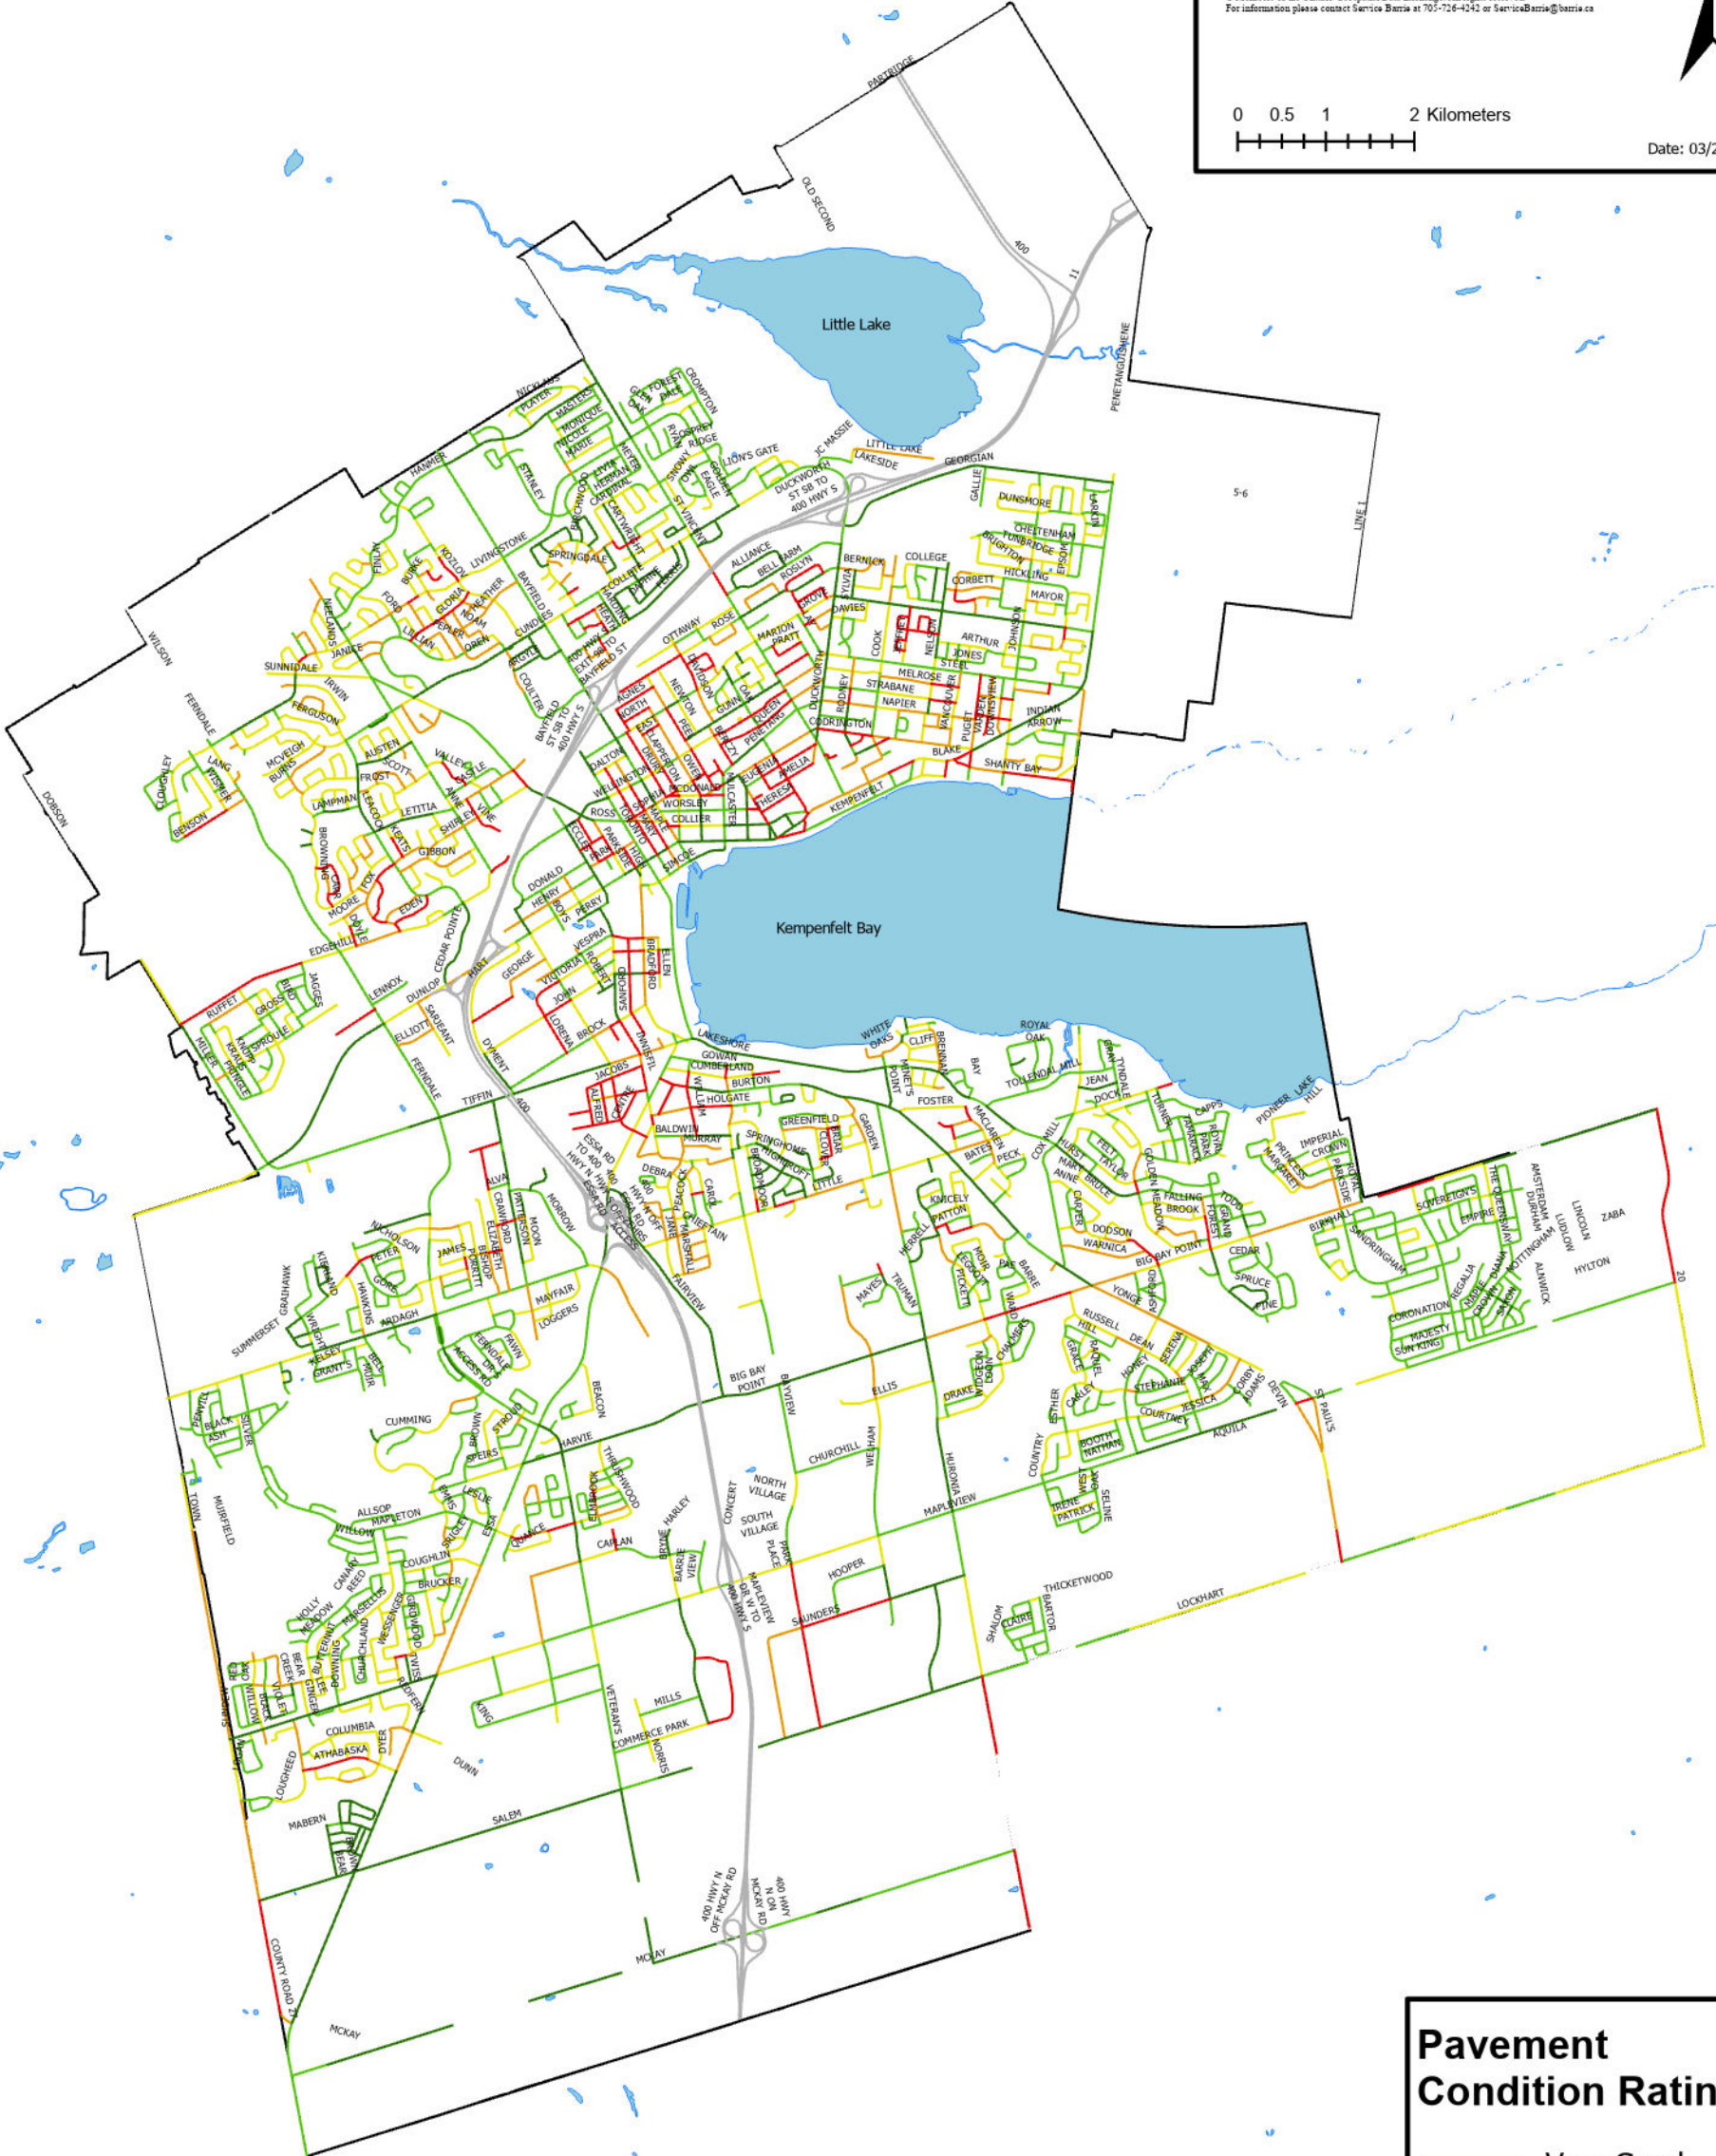

City of Barrie Pavement Condition Map 2026

0 0.5 1 2 Kilometers

Date: 03/20/2026

Pavement Condition Rating

- Very Good
- Good
- Fair
- Poor
- Very Poor