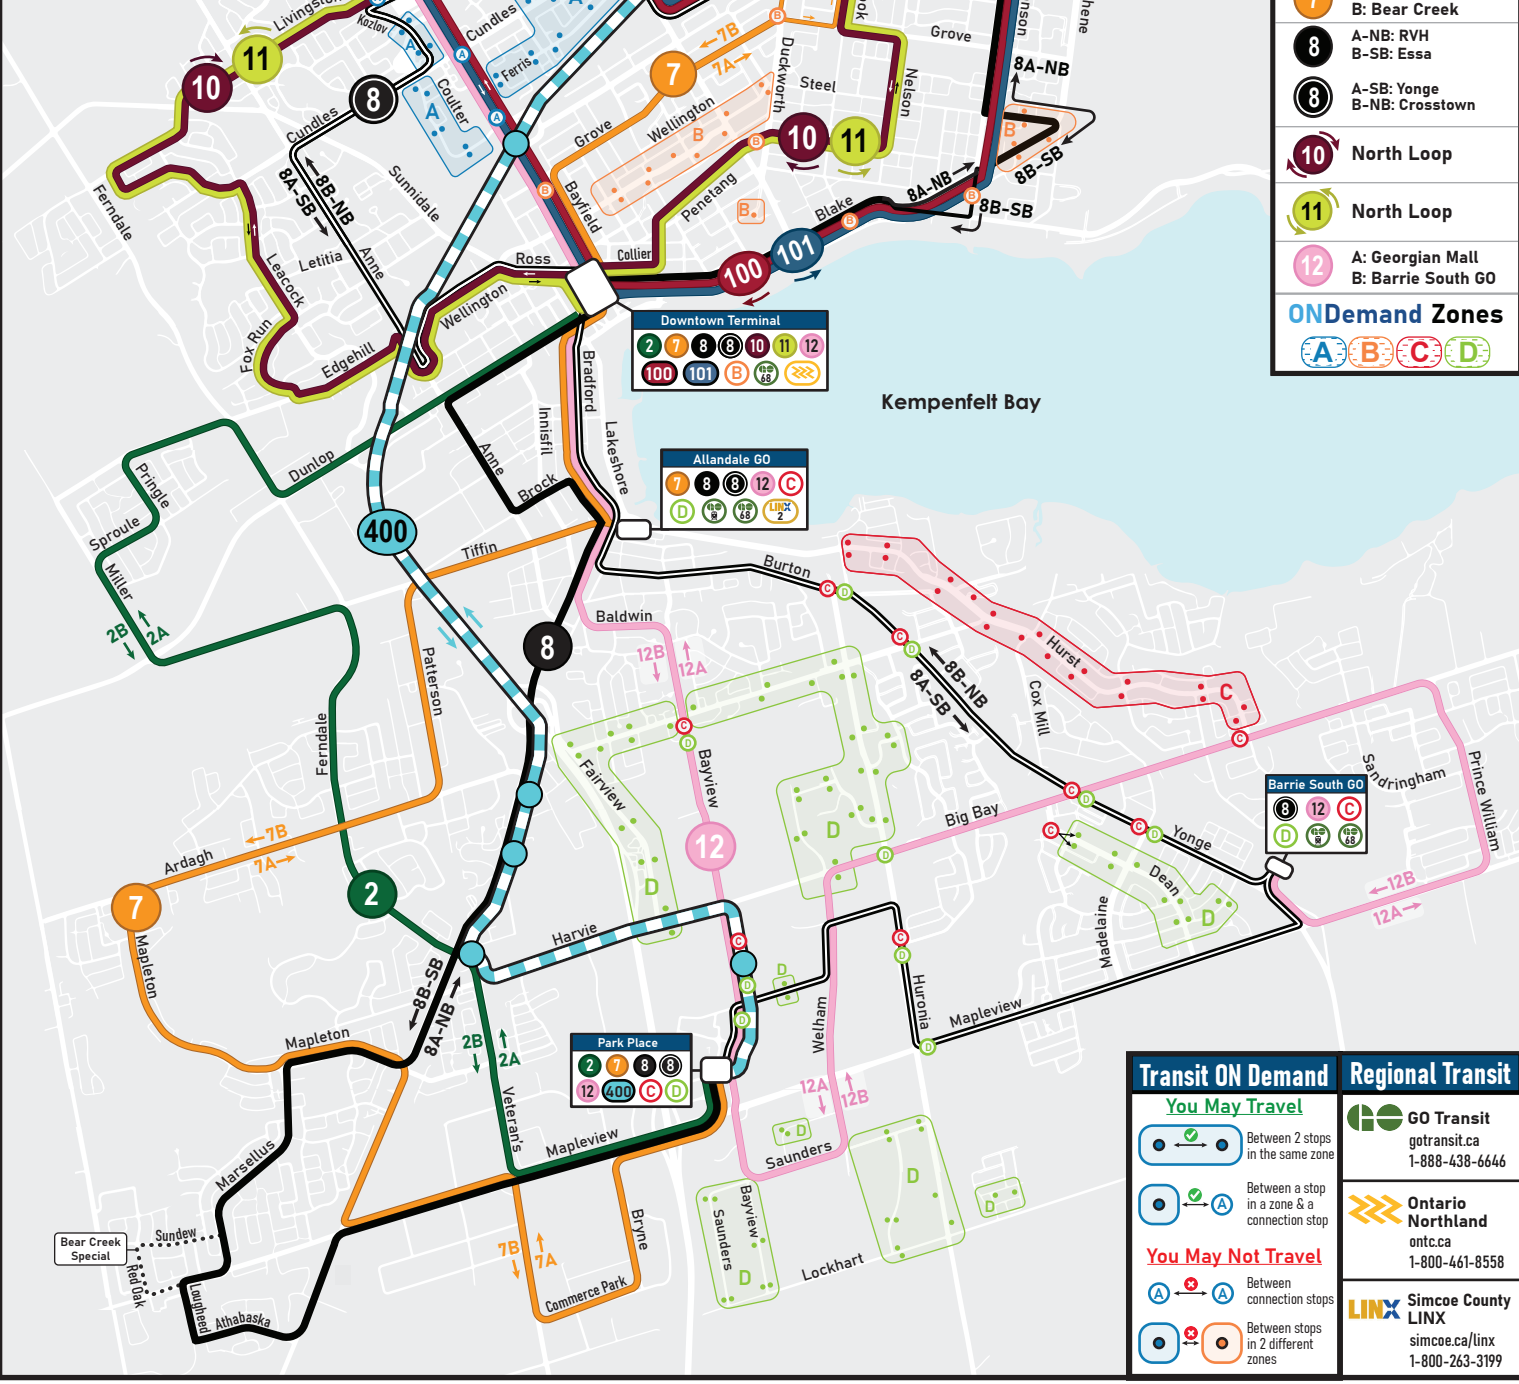

Barrie Transit Network Map

Map Legend

- ON Demand Zone
- ON Demand Stop
- Fixed Route Connection Stop
- Express Stop
- Hub

Route Legend

- 400 Express**
- 100 Red**
- 101 Blue**
- 2** A: Dunlop B: Park Place
- 7** A: Grove B: Bear Creek
- 8** A-NB: RVH B-SB: Essa
- 8** A-SB: Yonge B-NB: Crosstown
- 10** North Loop
- 11** North Loop
- 12** A: Georgian Mall B: Barrie South GO

ONDemand Zones

- A B C D**

Transit ON Demand	Regional Transit
<p>You May Travel</p> <ul style="list-style-type: none"> Between 2 stops in the same zone Between a stop in a zone & a connection stop <p>You May Not Travel</p> <ul style="list-style-type: none"> Between connection stops Between stops in 2 different zones 	<p> GO Transit gotransit.ca 1-888-438-6646</p> <p> Ontario Northland ontc.ca 1-800-461-8558</p> <p> Simcoe County LINX simcoe.ca/linx 1-800-263-3199</p>