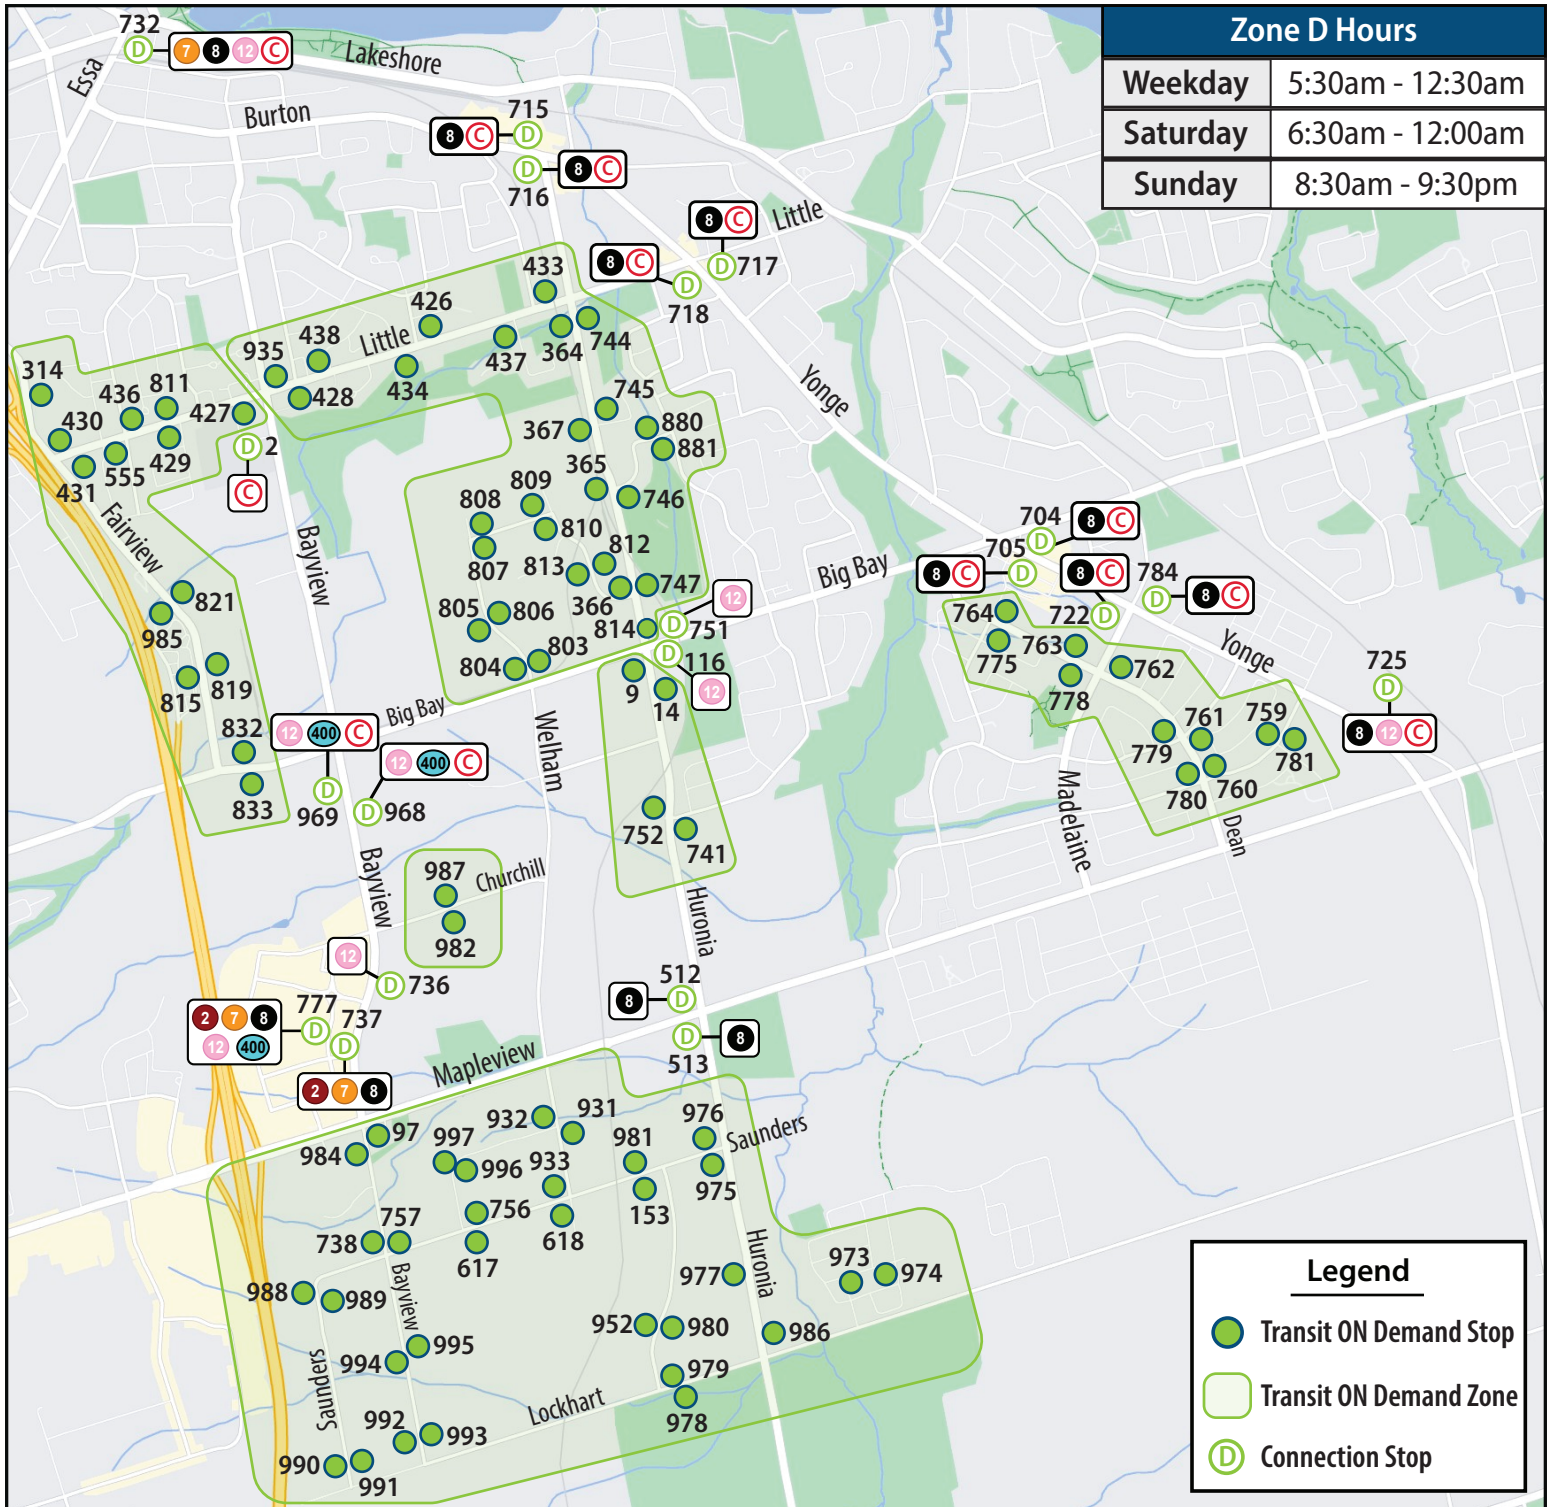

# Transit ON Demand Zone D

Zone D Hours	
Weekday	5:30am - 12:30am
Saturday	6:30am - 12:00am
Sunday	8:30am - 9:30pm

**Legend**

- Transit ON Demand Stop
- Transit ON Demand Zone
- Connection Stop