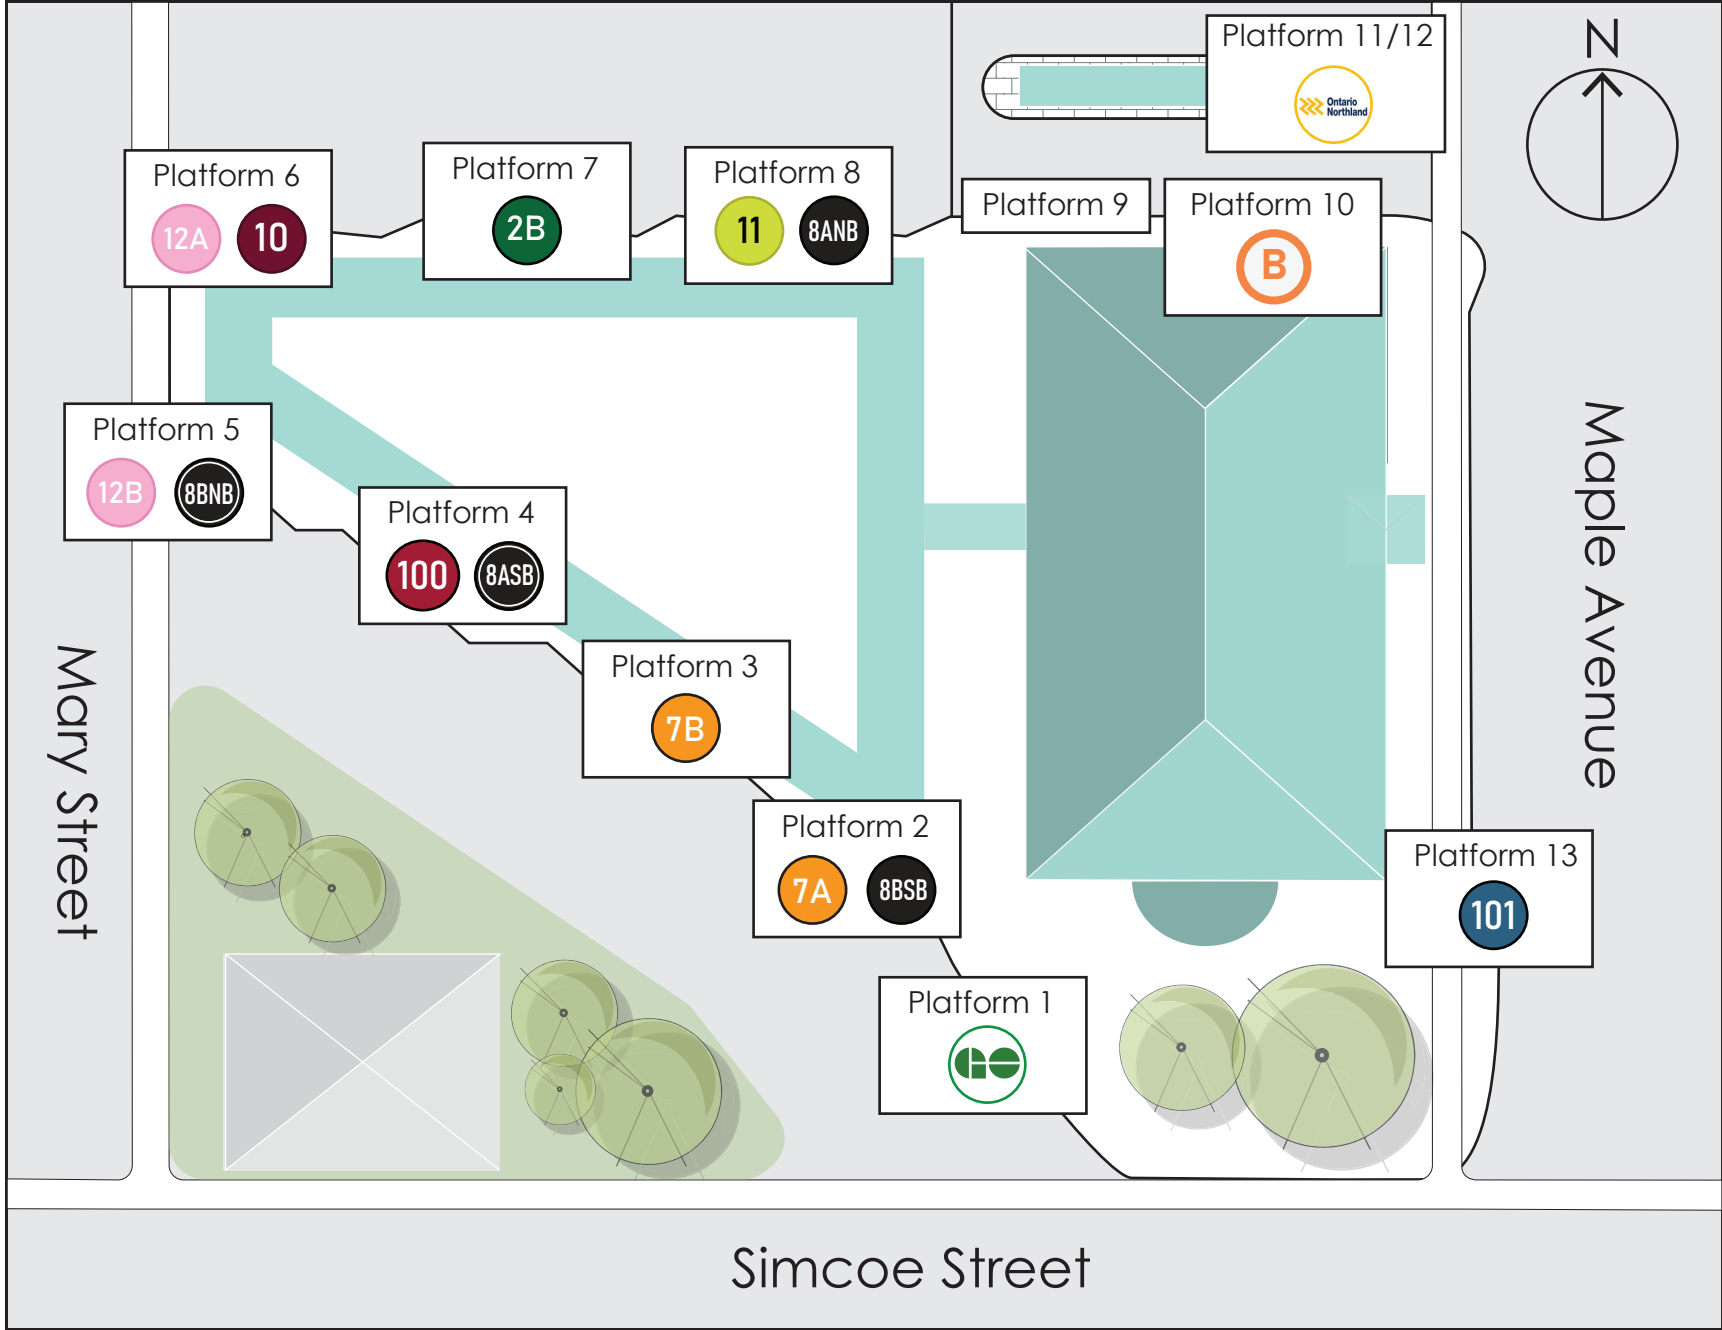

Downtown Terminal

Park Place

Barrie South GO