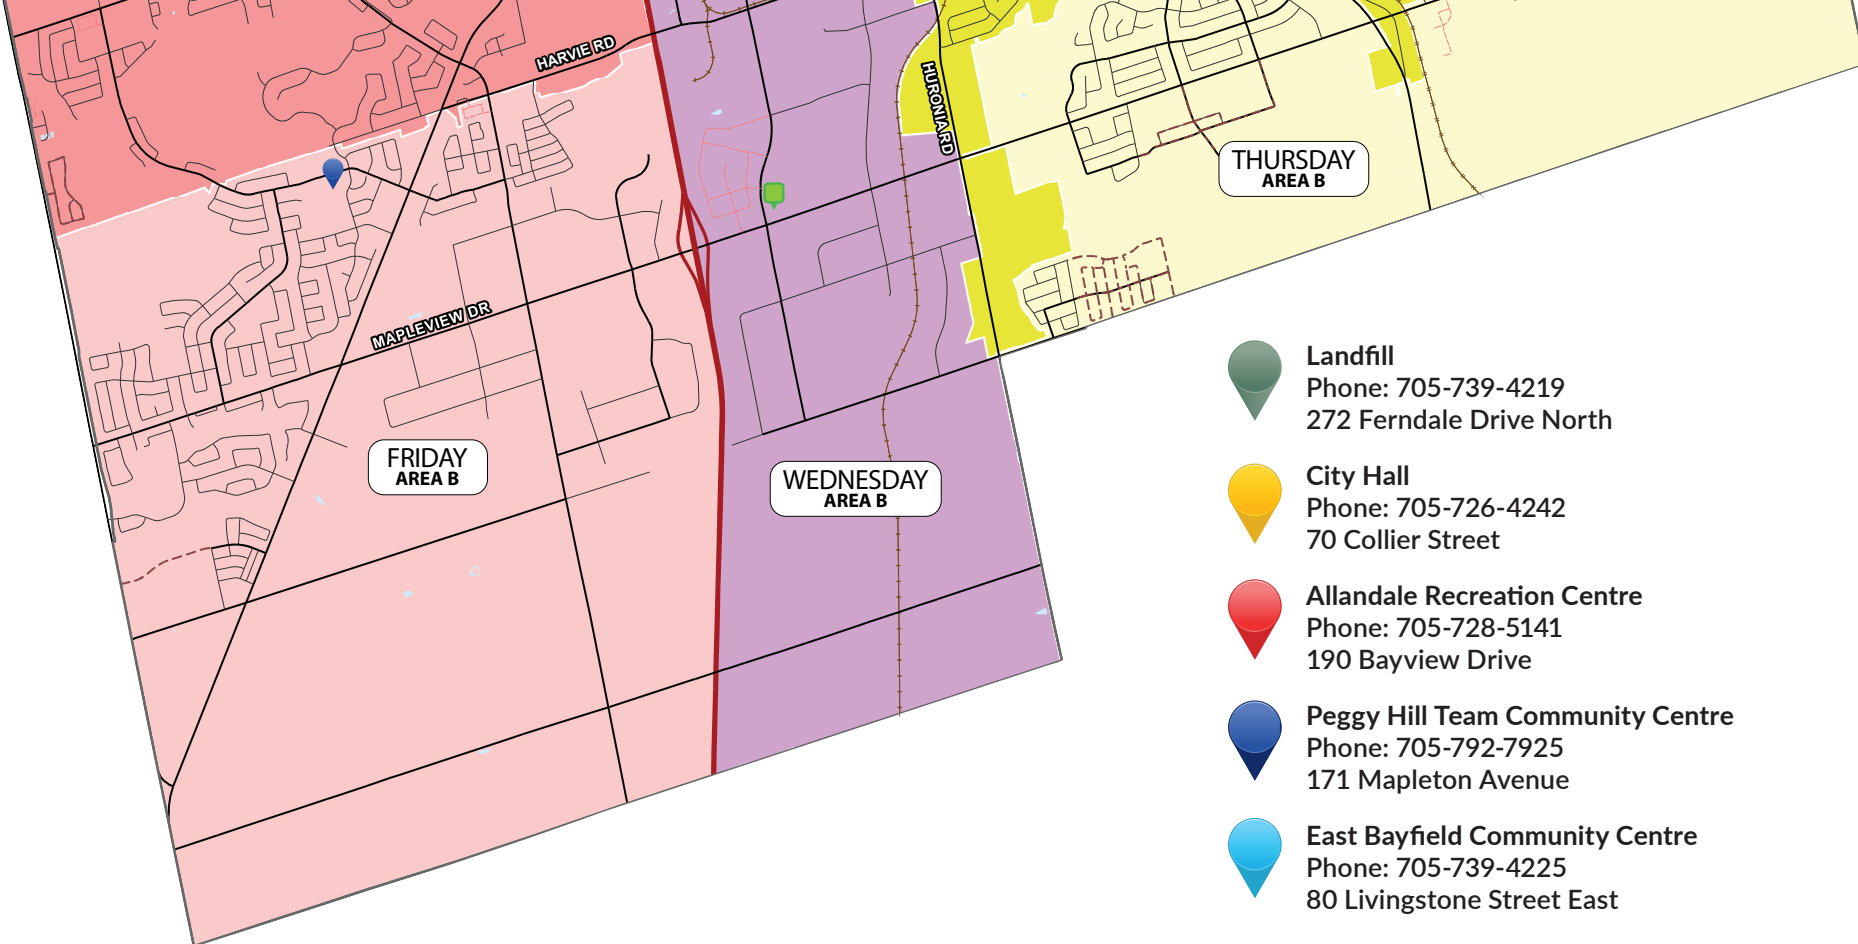

Understanding Your Waste Collection Schedule

Step 1: Determine your collection day and area (A or B) on the collection map above or look up your address at barrie.ca/CollectionSchedule.

Step 2: Look for these symbols each month throughout the calendar to help identify which materials are collected in your collection area.

- Containers
- Paper
- Organics
- Garbage
- Yard Waste

Textile Donation Bin Locations

- City Operations Centre
  165 Ferndale Drive North
- Barrie Wastewater Maintenance Facility
  167 Bradford Street
- Allandale Recreation Centre
  190 Bayview Drive
- Sadlon Arena
  555 Bayview Drive