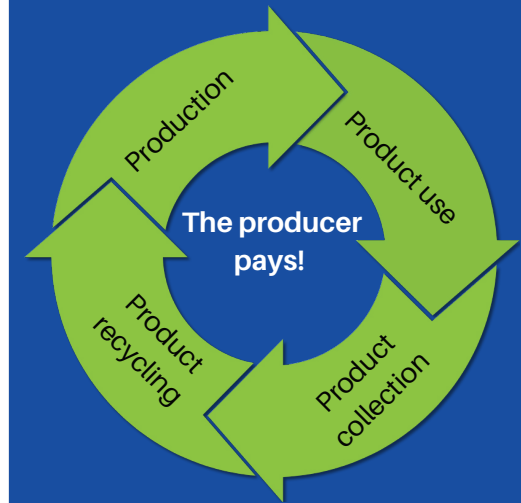

Companies (aka "producers") who supply recyclable materials will be responsible for the collection and recycling of these materials.

For more information about these changes, visit barrie.ca/CurbsideCollectionChanges