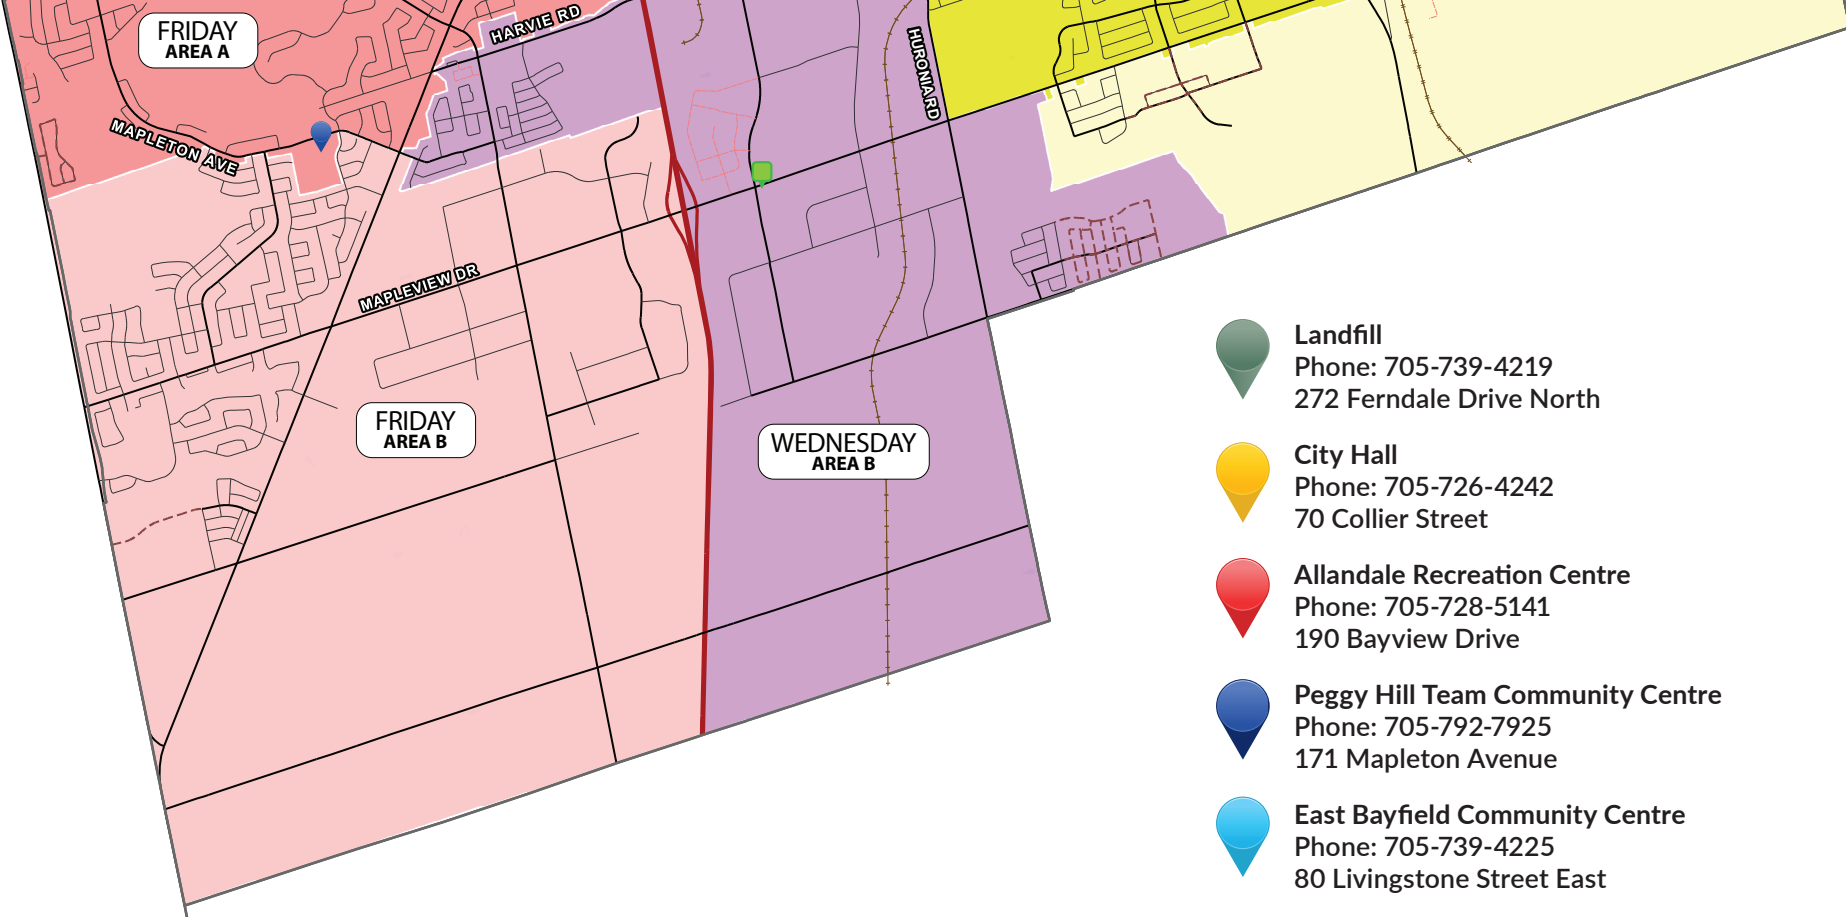

- **Landfill**
  Phone: 705-739-4219
  272 Ferndale Drive North
- **City Hall**
  Phone: 705-726-4242
  70 Collier Street
- **Allandale Recreation Centre**
  Phone: 705-728-5141
  190 Bayview Drive
- **Peggy Hill Team Community Centre**
  Phone: 705-792-7925
  171 Mapleton Avenue
- **East Bayfield Community Centre**
  Phone: 705-739-4225
  80 Livingstone Street East

Understanding Your Waste Collection Schedule

Step 1: Determine your collection day and area (A or B) on the collection map above or look up your address at barrie.ca/CollectionSchedule.

Step 2: Look for these symbols each month throughout the calendar to help identify which materials are collected in your collection area.

- **Containers**
- **Paper**
- **Organics**
- **Garbage**
- **Yard Waste**

Textile Donation Bin Locations

- **City Operations Centre**
  165 Ferndale Drive North
- **Barrie Wastewater Maintenance Facility**
  167 Bradford Street
- **Allandale Recreation Centre**
  190 Bayview Drive
- **Sadlon Arena**
  555 Bayview Drive