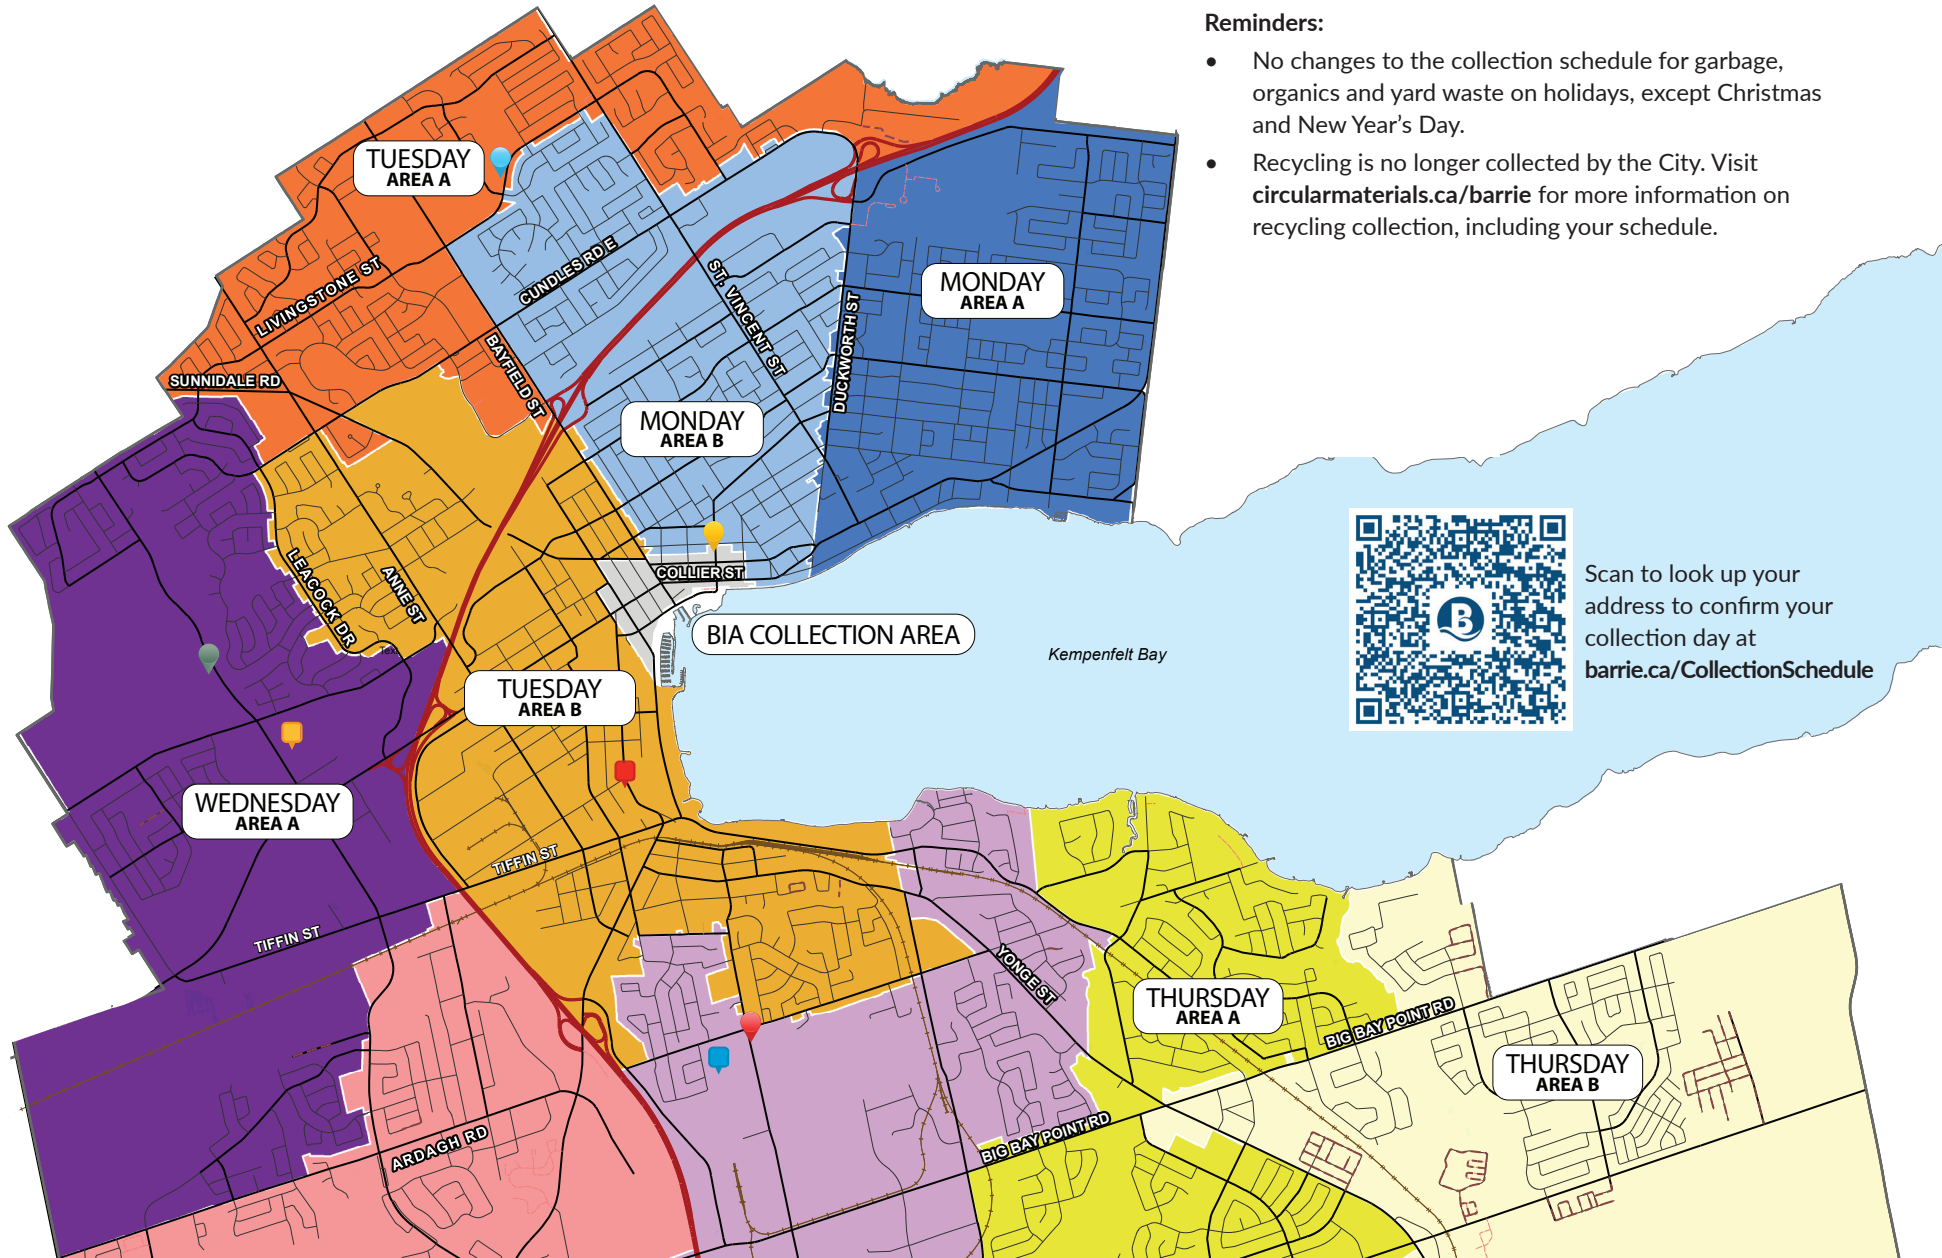

Curbside Waste Collection Schedule Effective May 1, 2024

Reminders:

- No changes to the collection schedule for garbage, organics and yard waste on holidays, except Christmas and New Year's Day.
- Recycling is no longer collected by the City. Visit circularmaterials.ca/barrie for more information on recycling collection, including your schedule.