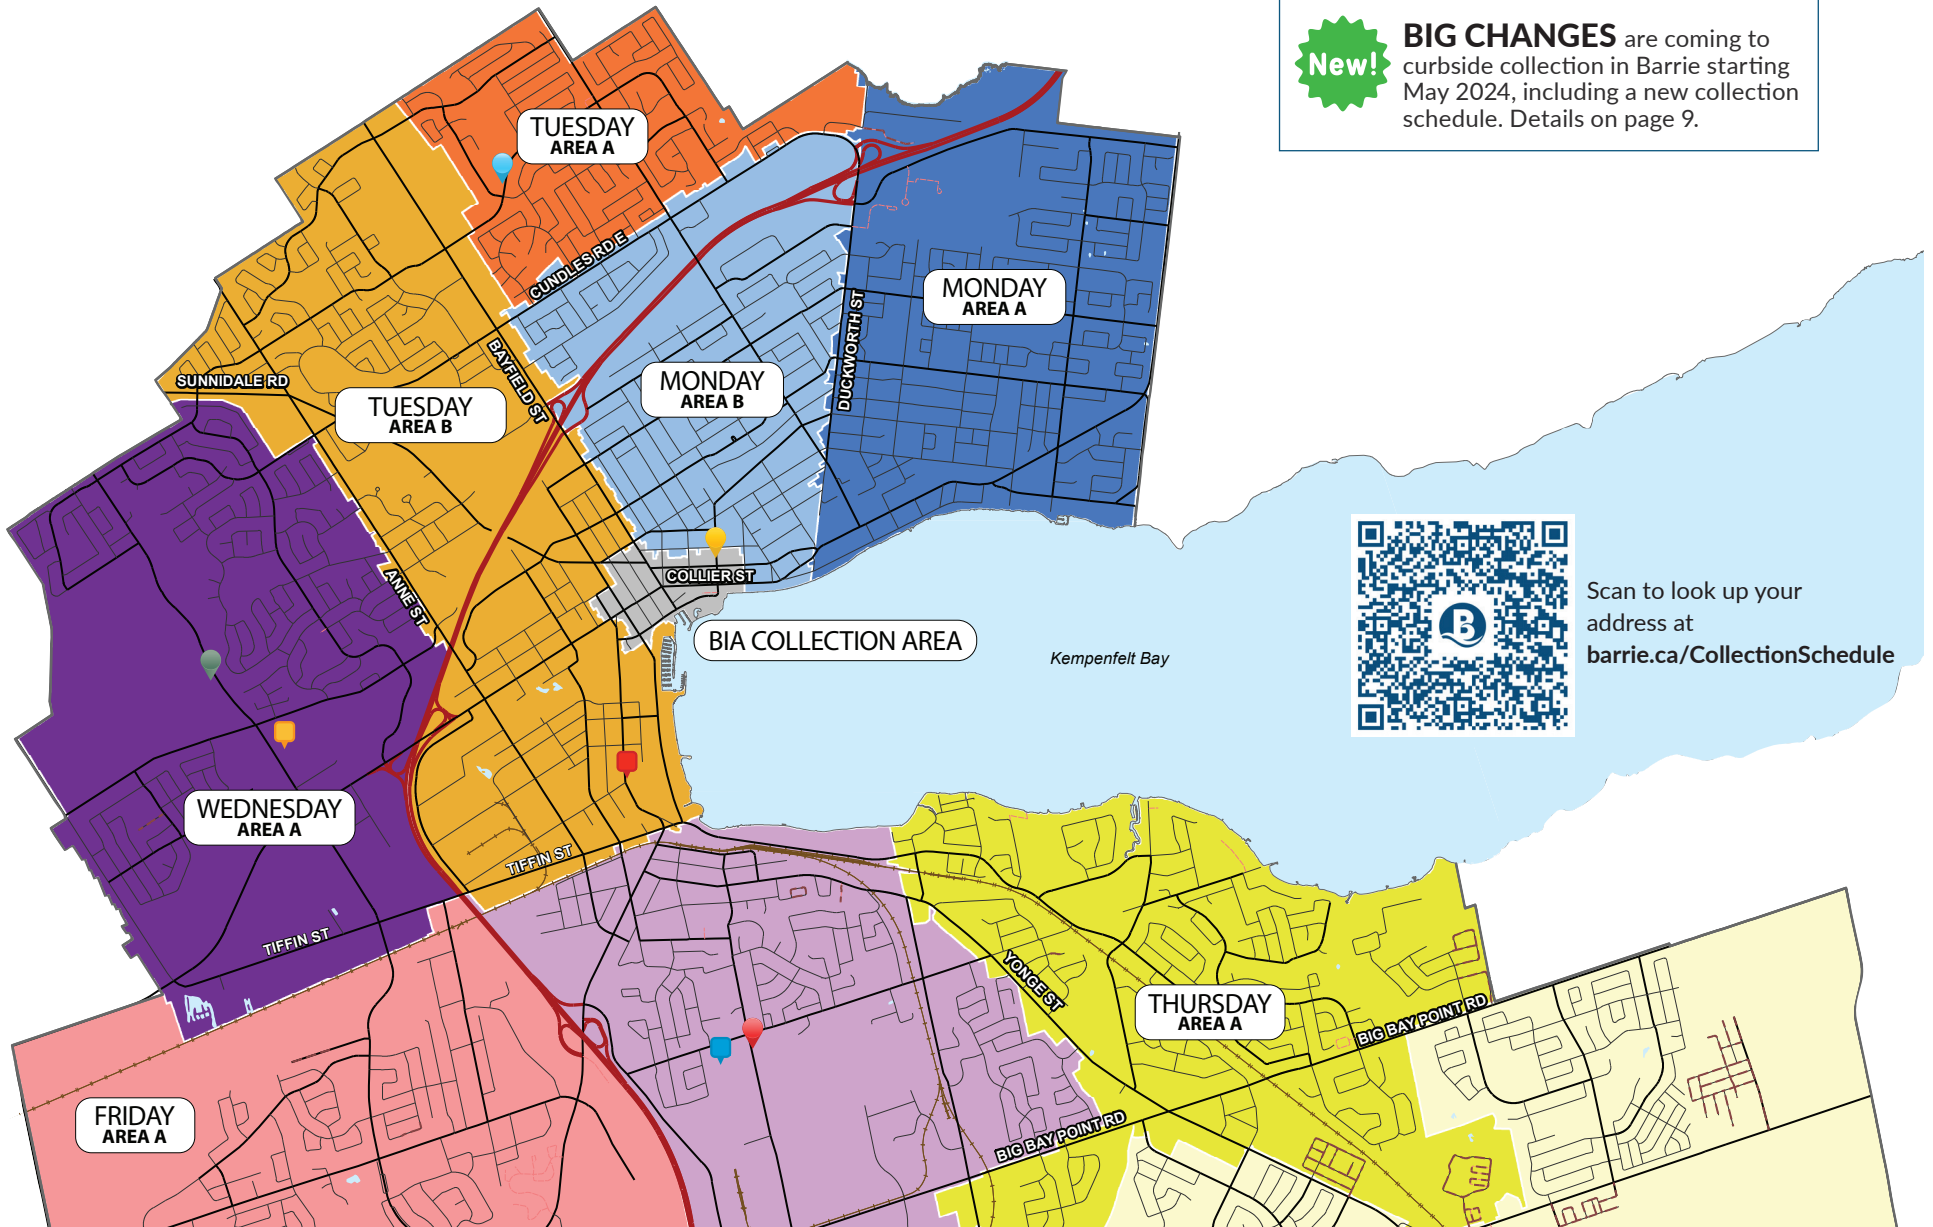

# Curbside Waste Collection & Waste Facility Map

Effective January 1 to April 30, 2024

**BIG CHANGES** are coming to curbside collection in Barrie starting May 2024, including a new collection schedule. Details on page 9.