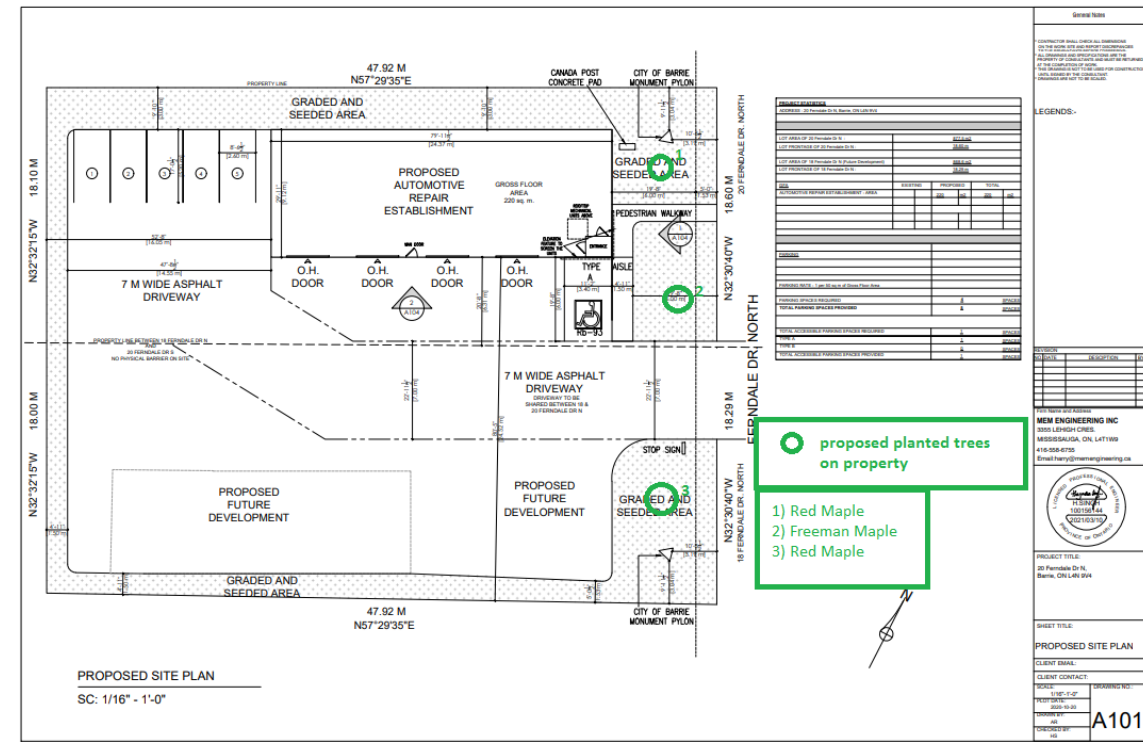

Tree Cost Evaluation and Planting Plan
Branching Out Tree Services
10 Pochon Ave. Port Hope, Ont
905-269-1673

Location:

18 Ferndale Dr. N. Barrie, Ontario

20 Ferndale Dr. N, Barrie, Ontario

Description:

This is intended to be a landscape submission with a planting list and cost estimate for the proposed site development of 18 Ferndale Dr. N.

Trees to be Planted

There is 3 trees to be planted on this property as it is to be used for commercial use as a motor vehicle shop. Upon inspection there is a few places to position trees in appropriate places and I have proposed a plan with enough space for these trees to grow and thrive.

Subtotal \$1,350

Tax \$175.5

Total \$1,525.50

Location on Property

John McCreesh

I.S.A. Certified Arborist (ON-2116A)