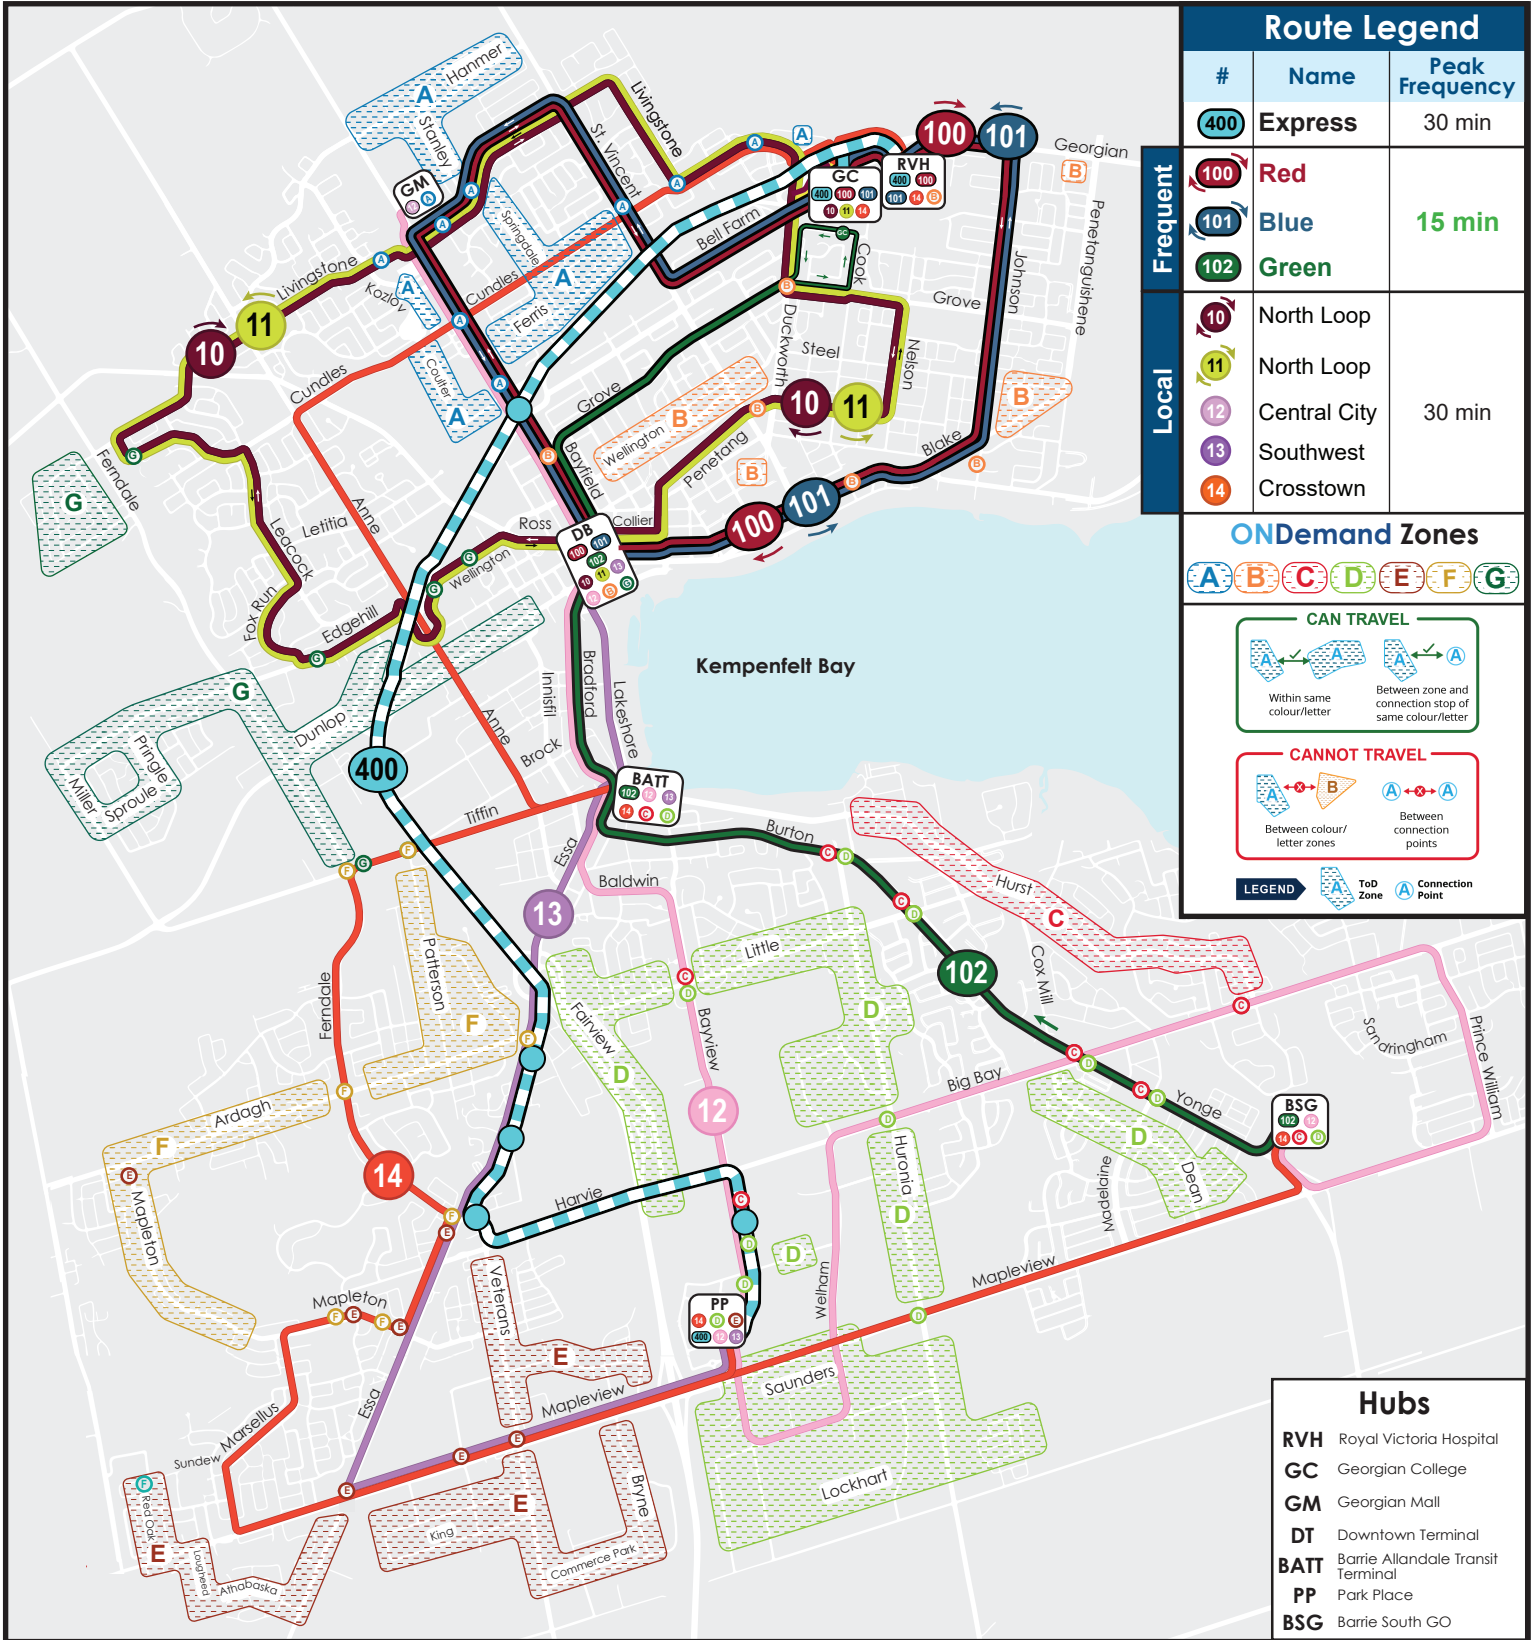

2025

Phase 2 Transit Network

Route Legend

#	Name	Peak Frequency
400	Express	30 min
100	Red	15 min
101	Blue	
102	Green	
10	North Loop	30 min
11	North Loop	
12	Central City	
13	Southwest	
14	Crosstown	

ONDemand Zones

CAN TRAVEL

- Within same colour/letter
- Between zone and connection stop of same colour/letter

CANNOT TRAVEL

- Between colour/letter zones
- Between connection points

LEGEND

- ToD Zone
- Connection Point

Hubs

- RVH** Royal Victoria Hospital
- GC** Georgian College
- GM** Georgian Mall
- DT** Downtown Terminal
- BATT** Barrie Allandale Transit Terminal
- PP** Park Place
- BSG** Barrie South GO

Visit MyRideBarrie.ca for real-time bus arrival and trip planning