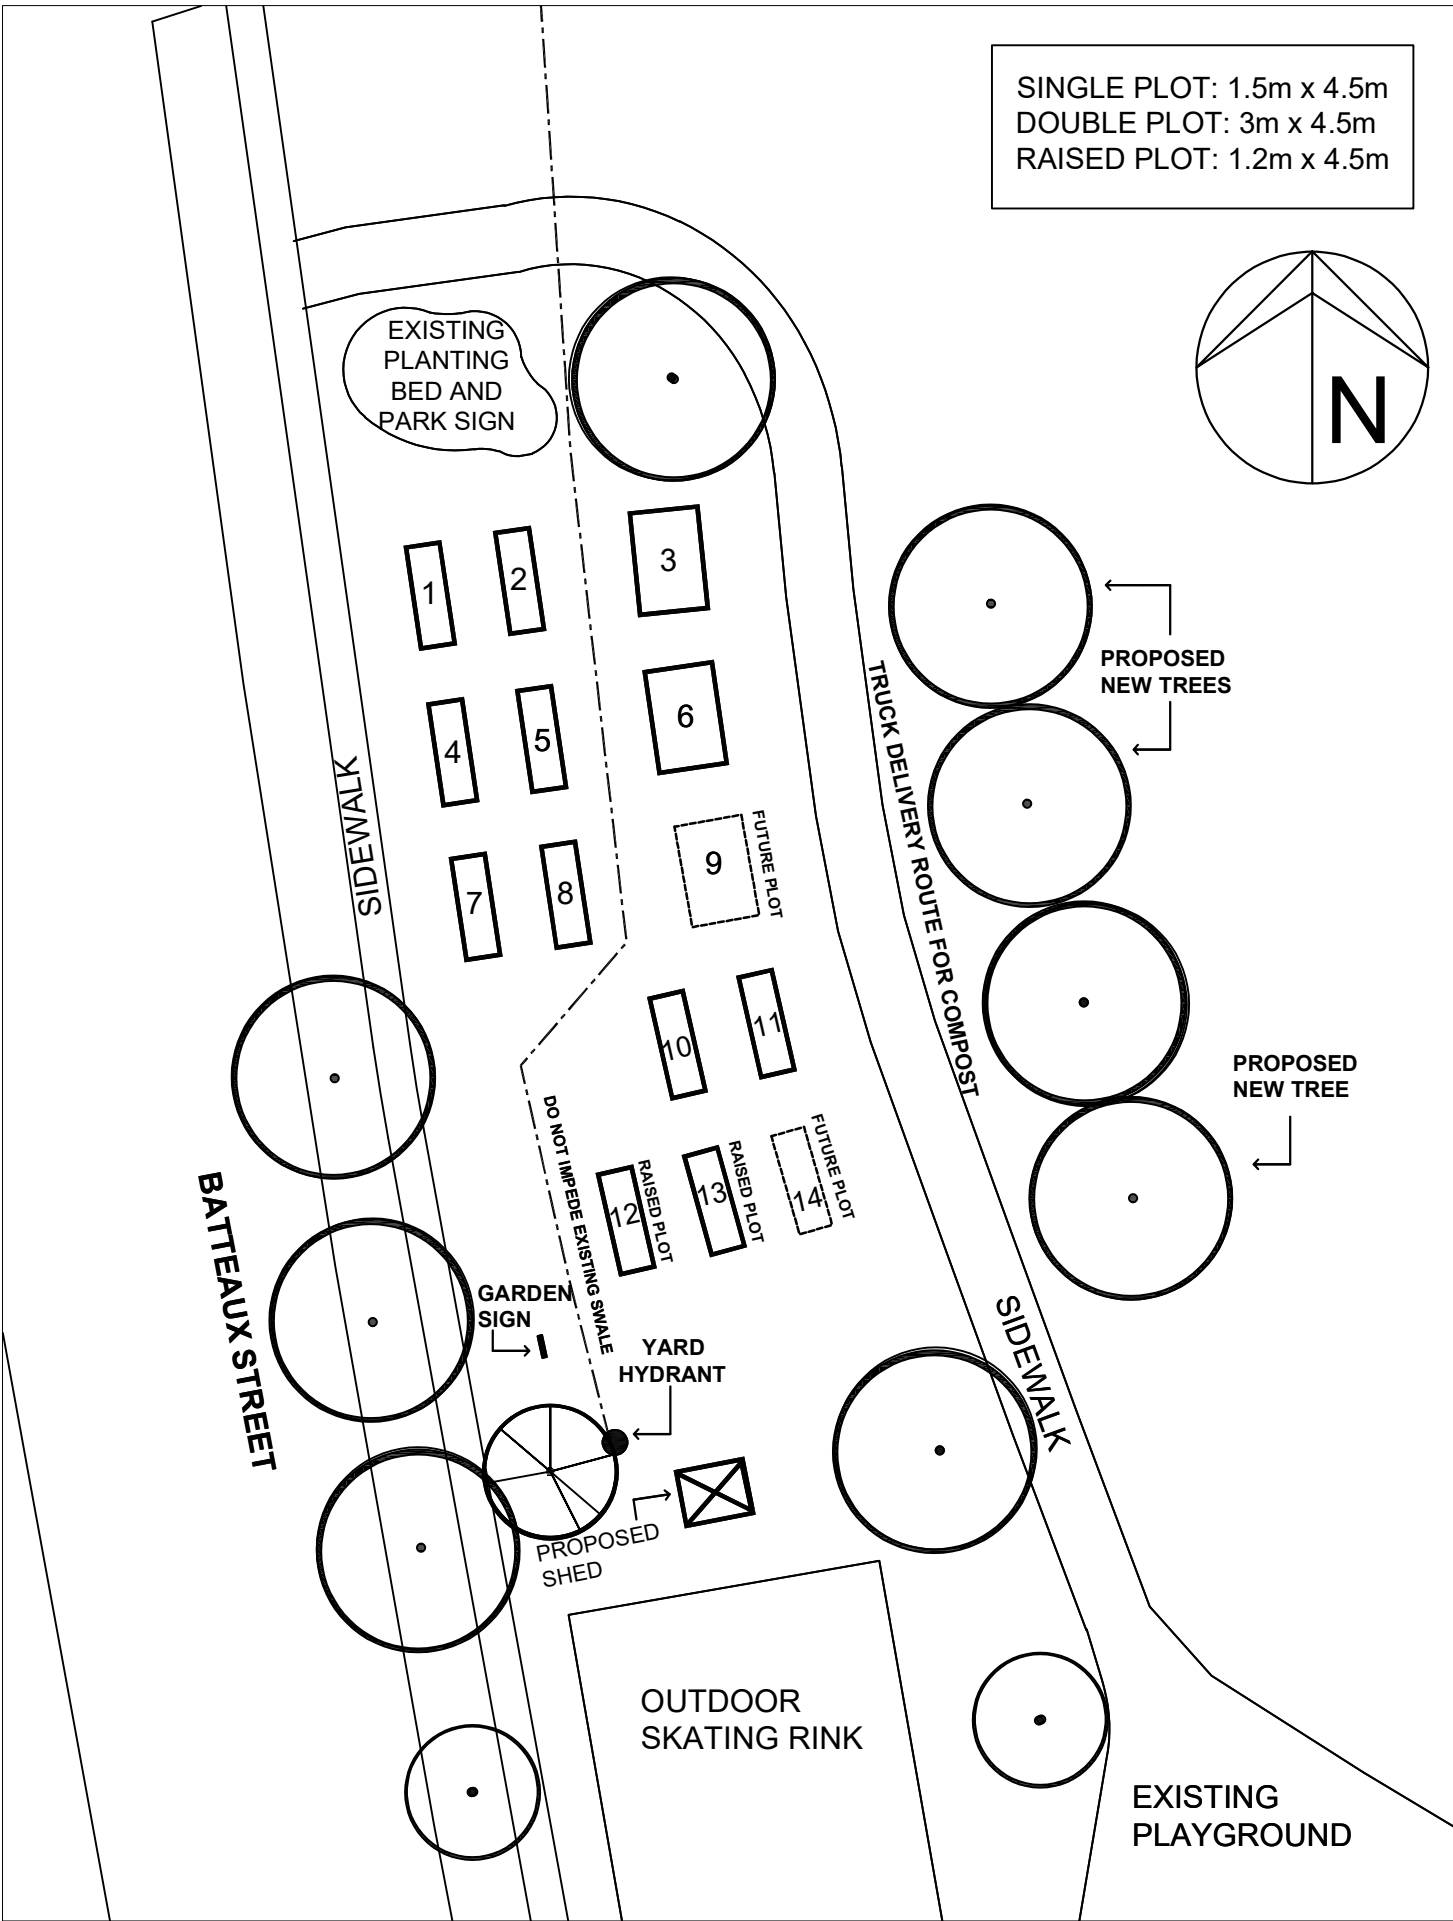

SINGLE PLOT: 1.5m x 4.5m
 DOUBLE PLOT: 3m x 4.5m
 RAISED PLOT: 1.2m x 4.5m

BATTEAUX COMMUNITY GARDEN LAYOUT
 443 MAPLETON AVENUE, BARRIE - WARD 6